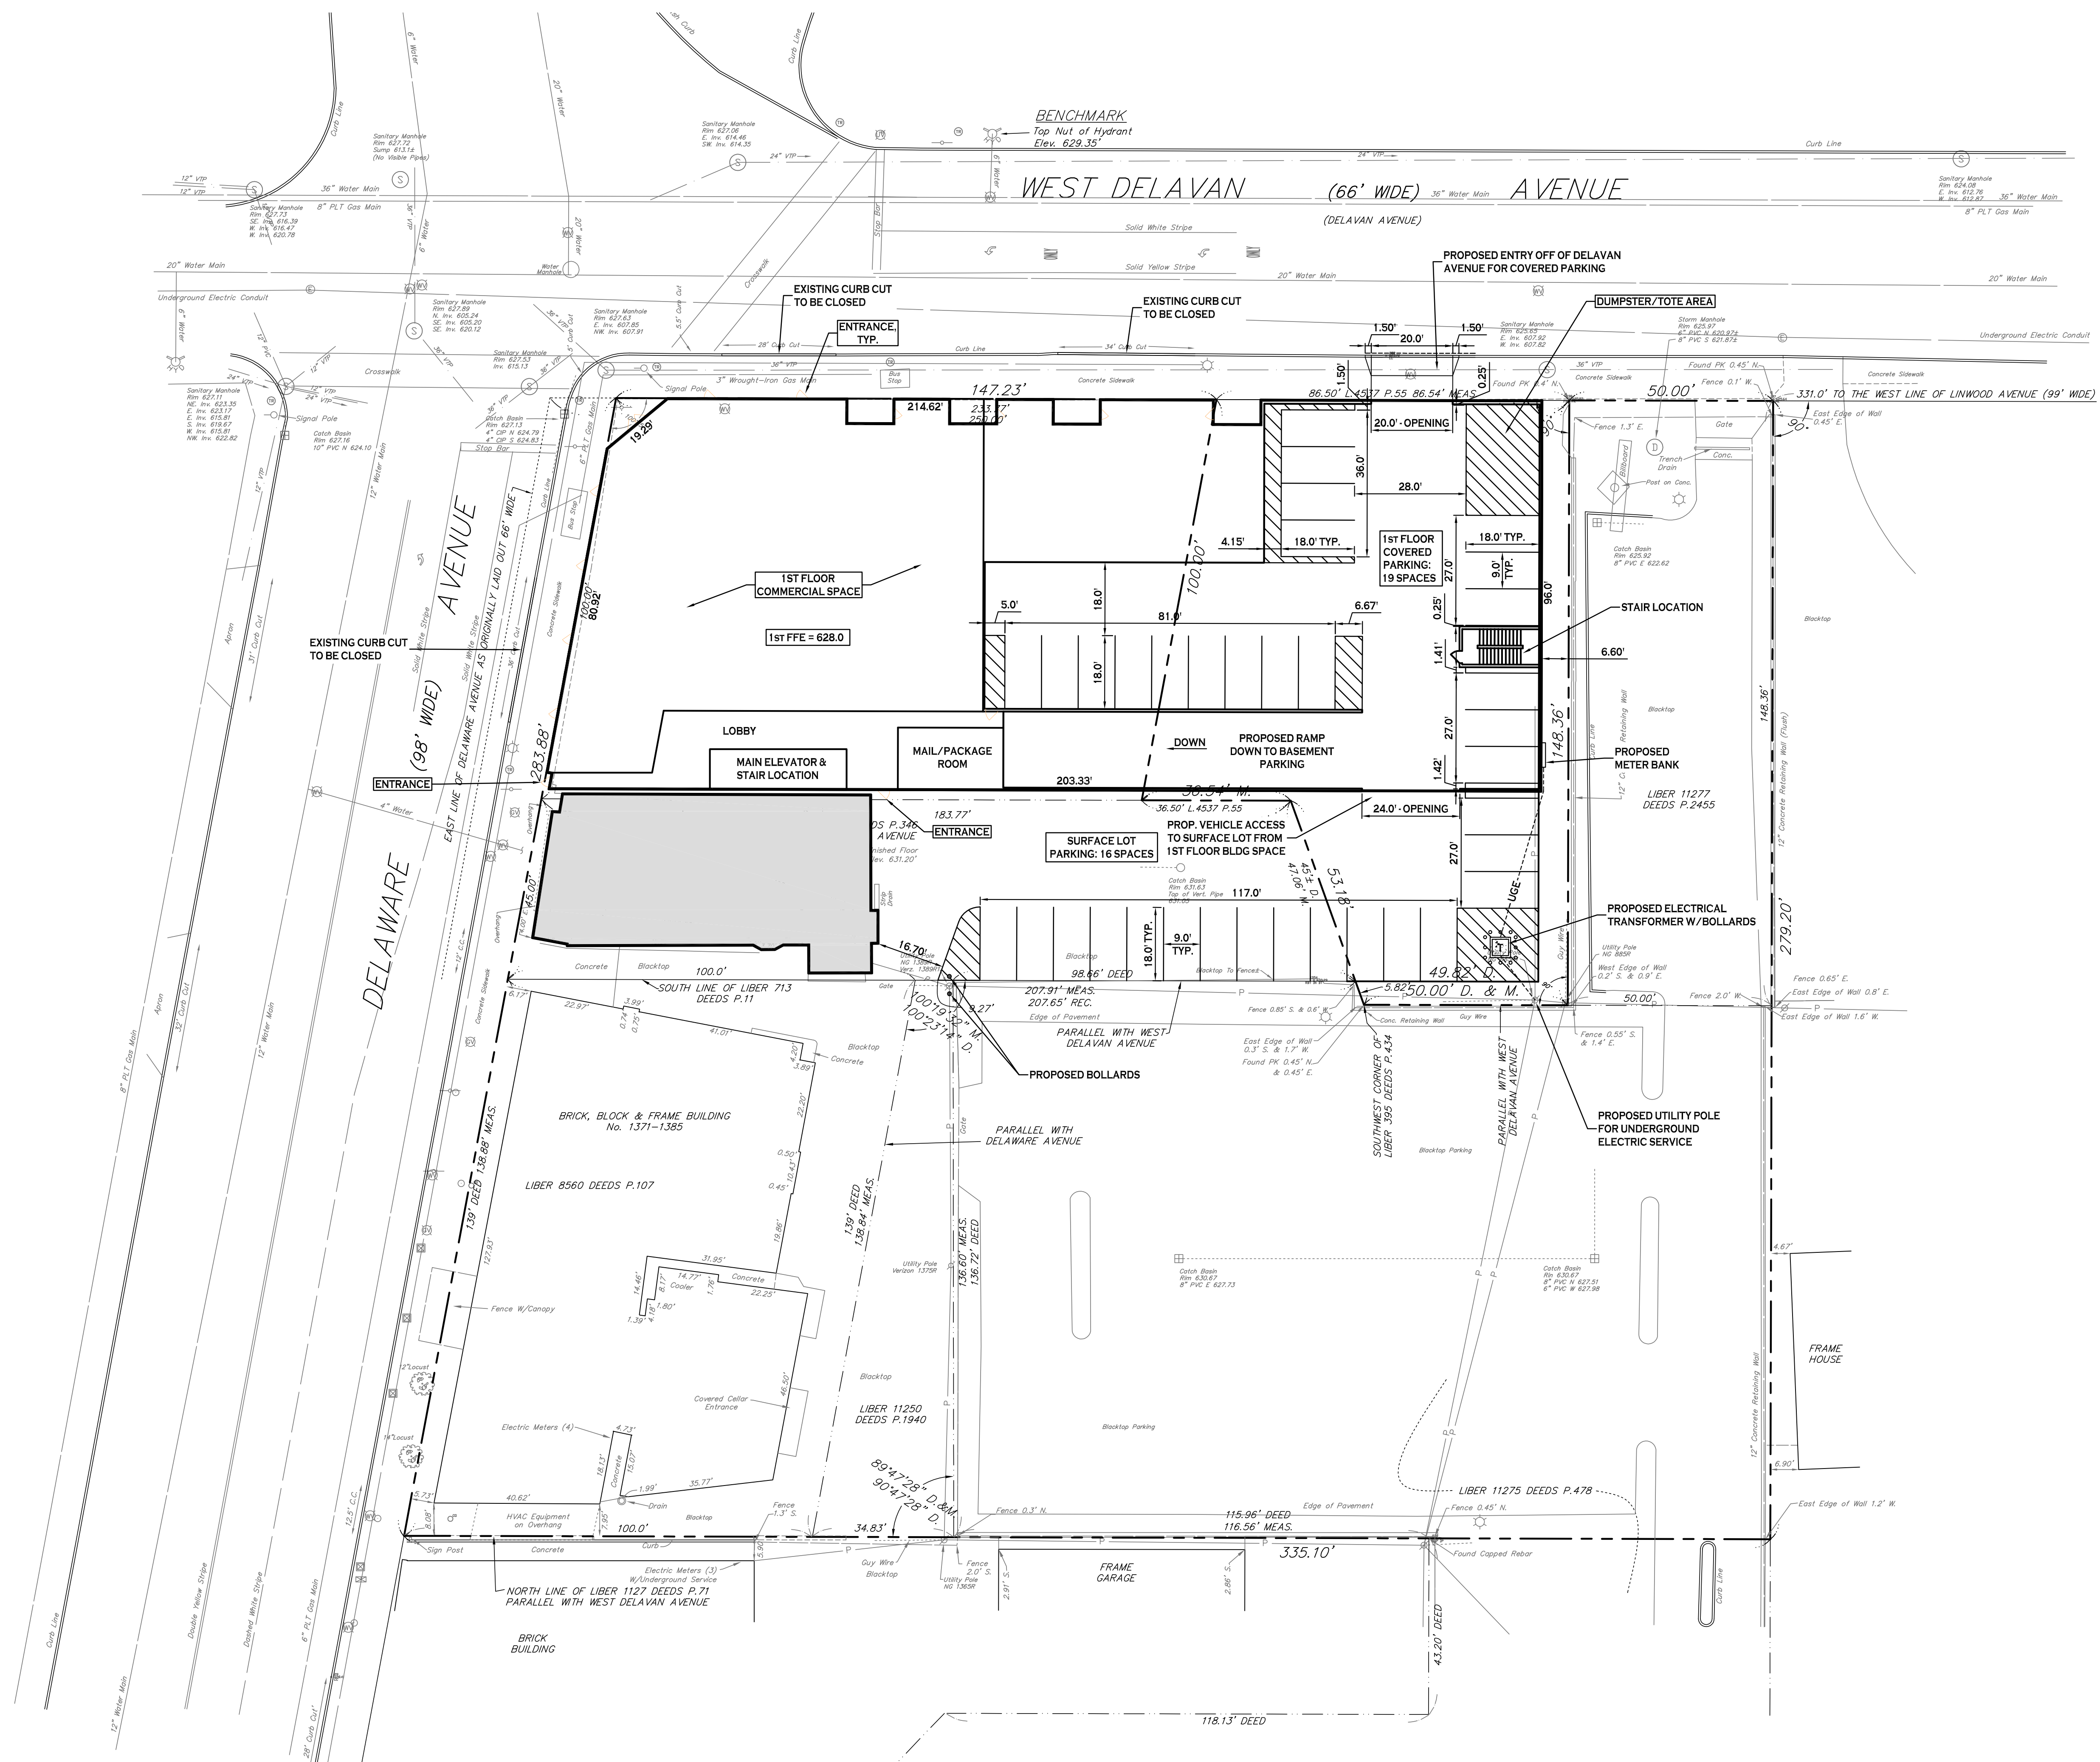

© CARMINA WOOD DESIGN

SITE PLAN - 1ST FLOOR
SCALE: 1"=20'

NOTE: BOUNDARY AND TOPOGRAPHIC INFORMATION PROVIDED BY OTHERS. CARMINA WOOD DESIGN ASSUMES NO RESPONSIBILITY FOR ITS ACCURACY.

CARMINA WOOD DESIGN
111 Bain Street, Suite 332
Buffalo, NY 14203
Phone: (336) 937-9029

Mixed Use Building
1395 Delaware Ave @ West Delavan Ave
Buffalo, New York

REVISIONS:	No.	Description	Date

PRELIMINARY
NOT FOR CONSTRUCTION

DRAWING NAME:
Landscape Plan

Date: 11.16.23
Drawn By: C. Wood
Scale: As Noted

DRAWING NO.
C-100
Project No: 19.187