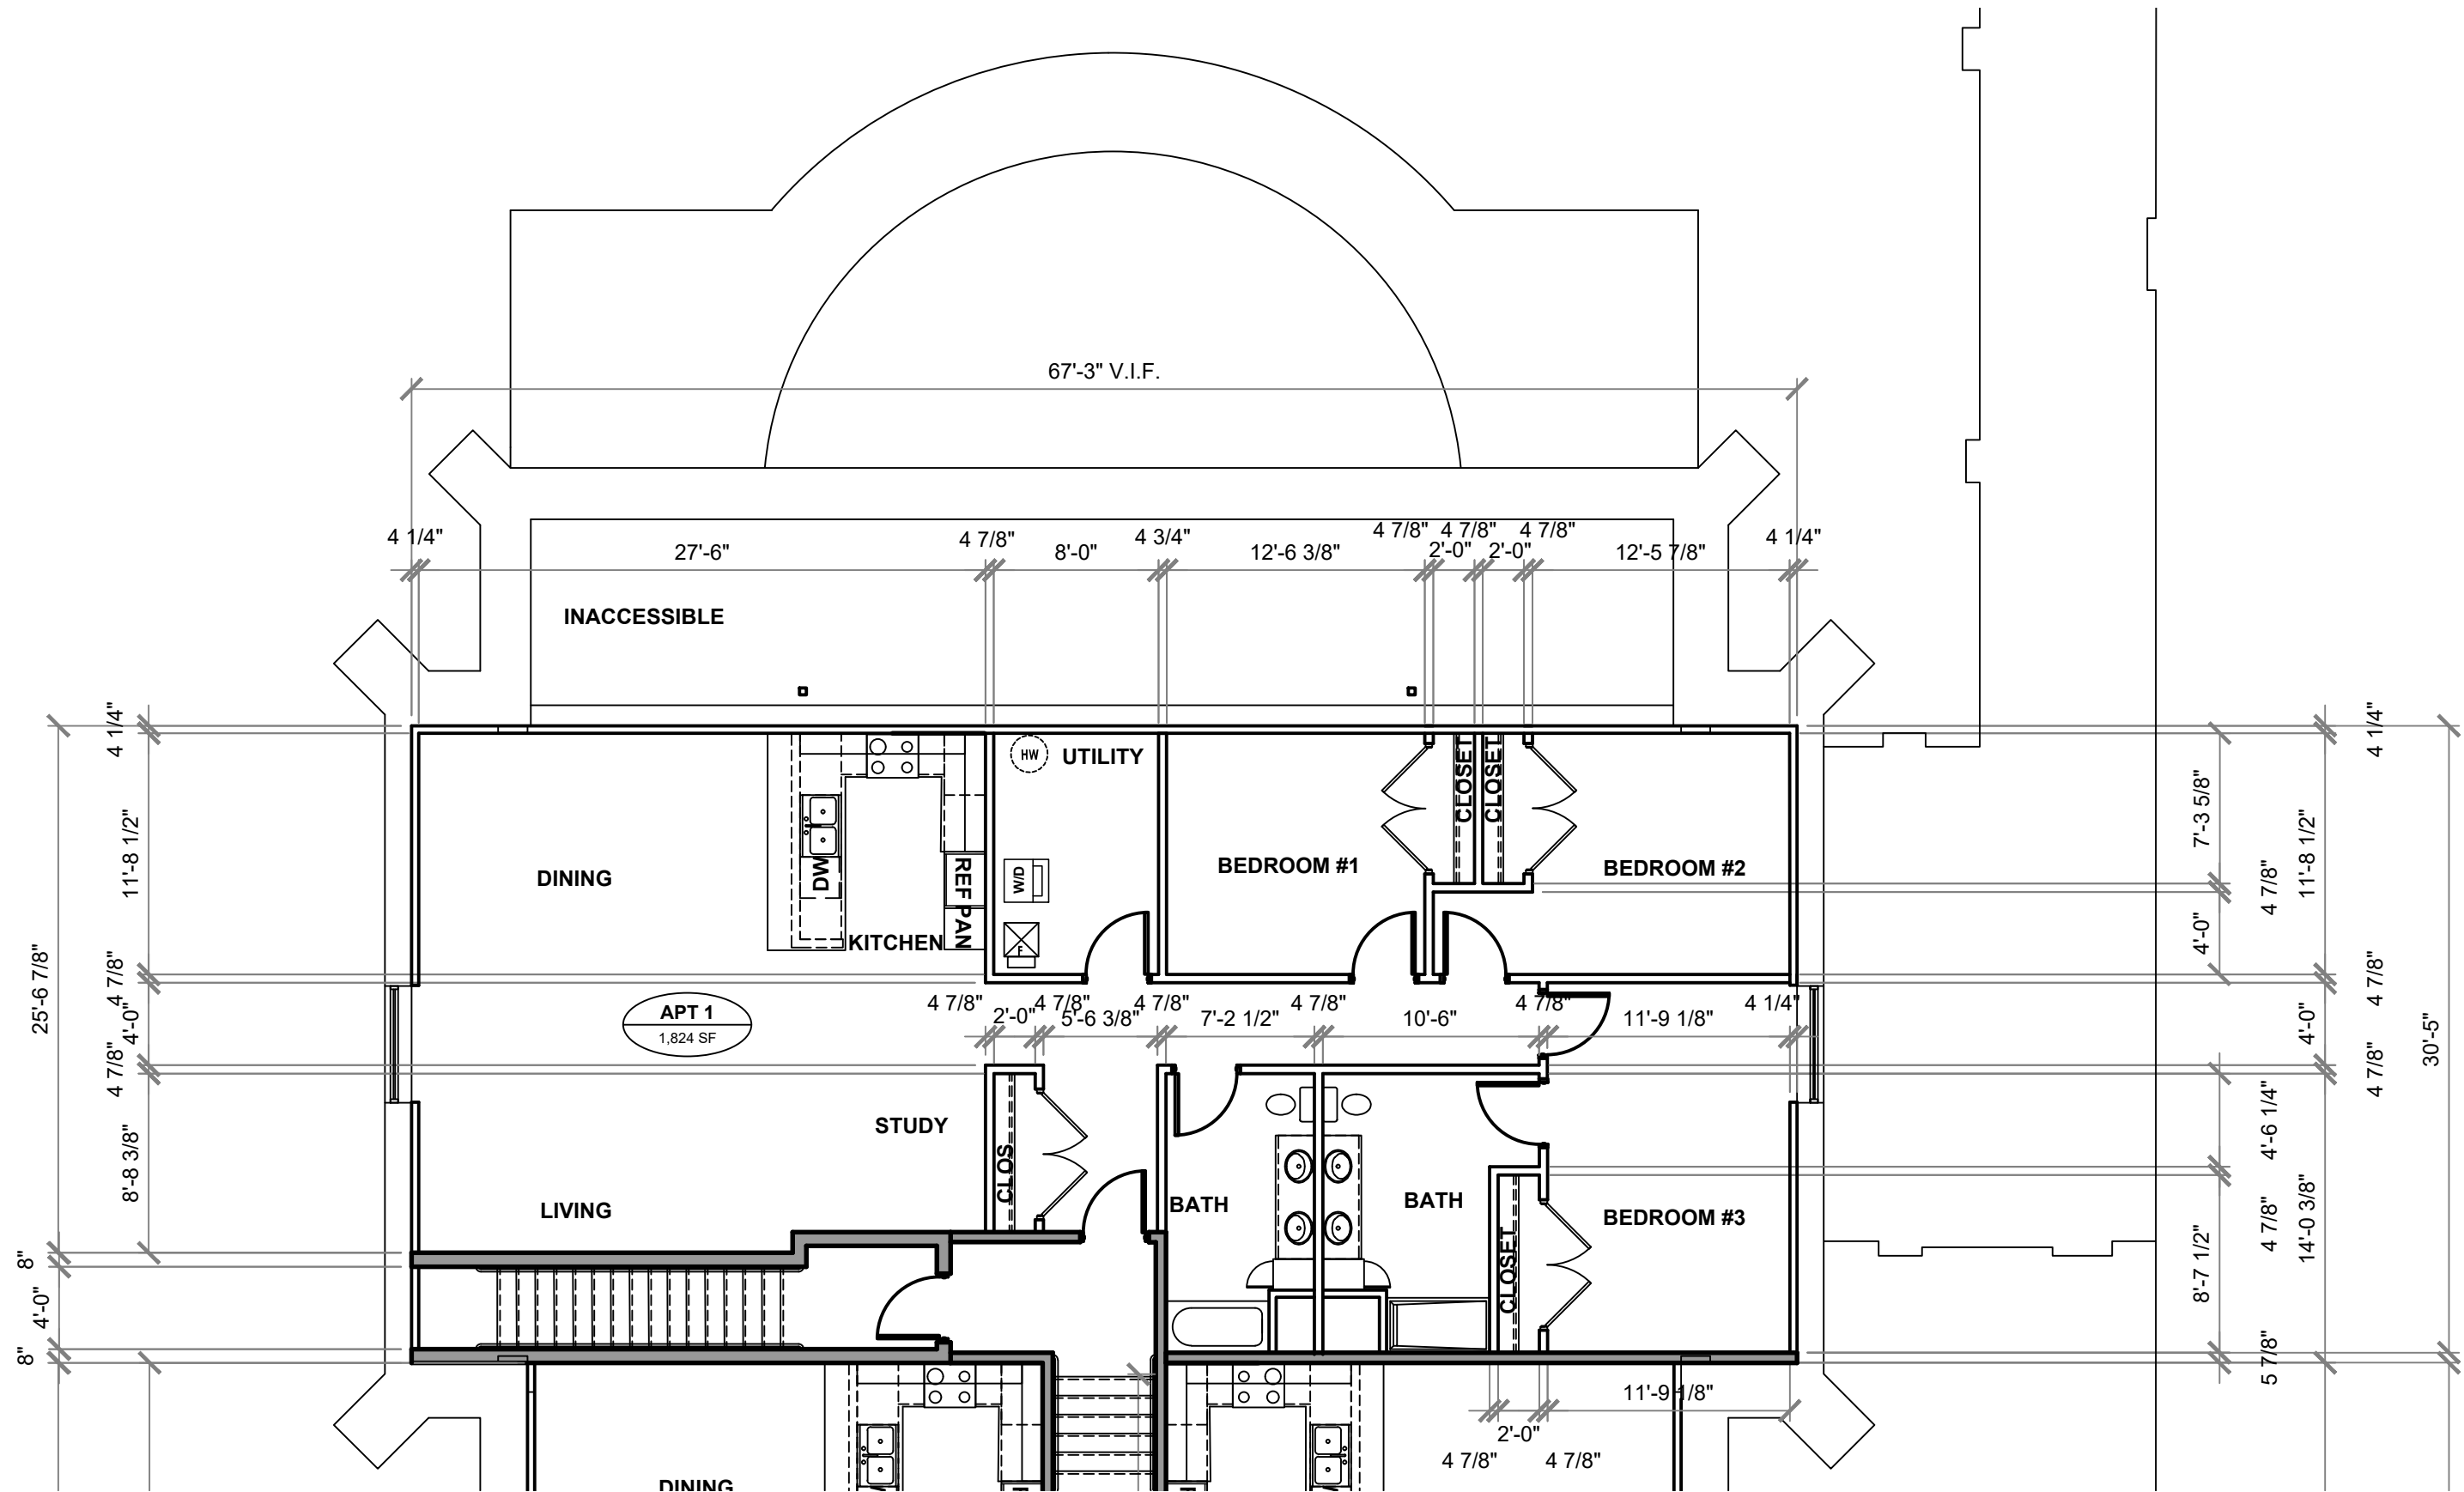

ENLARGED FLOOR PLAN

SCALE: 1/8"=1'-0"

ENLARGED FLOOR PLAN

SCALE: 1/8"=1'-0"

ENLARGED FLOOR PLAN

SCALE: 1/8"=1'-0"