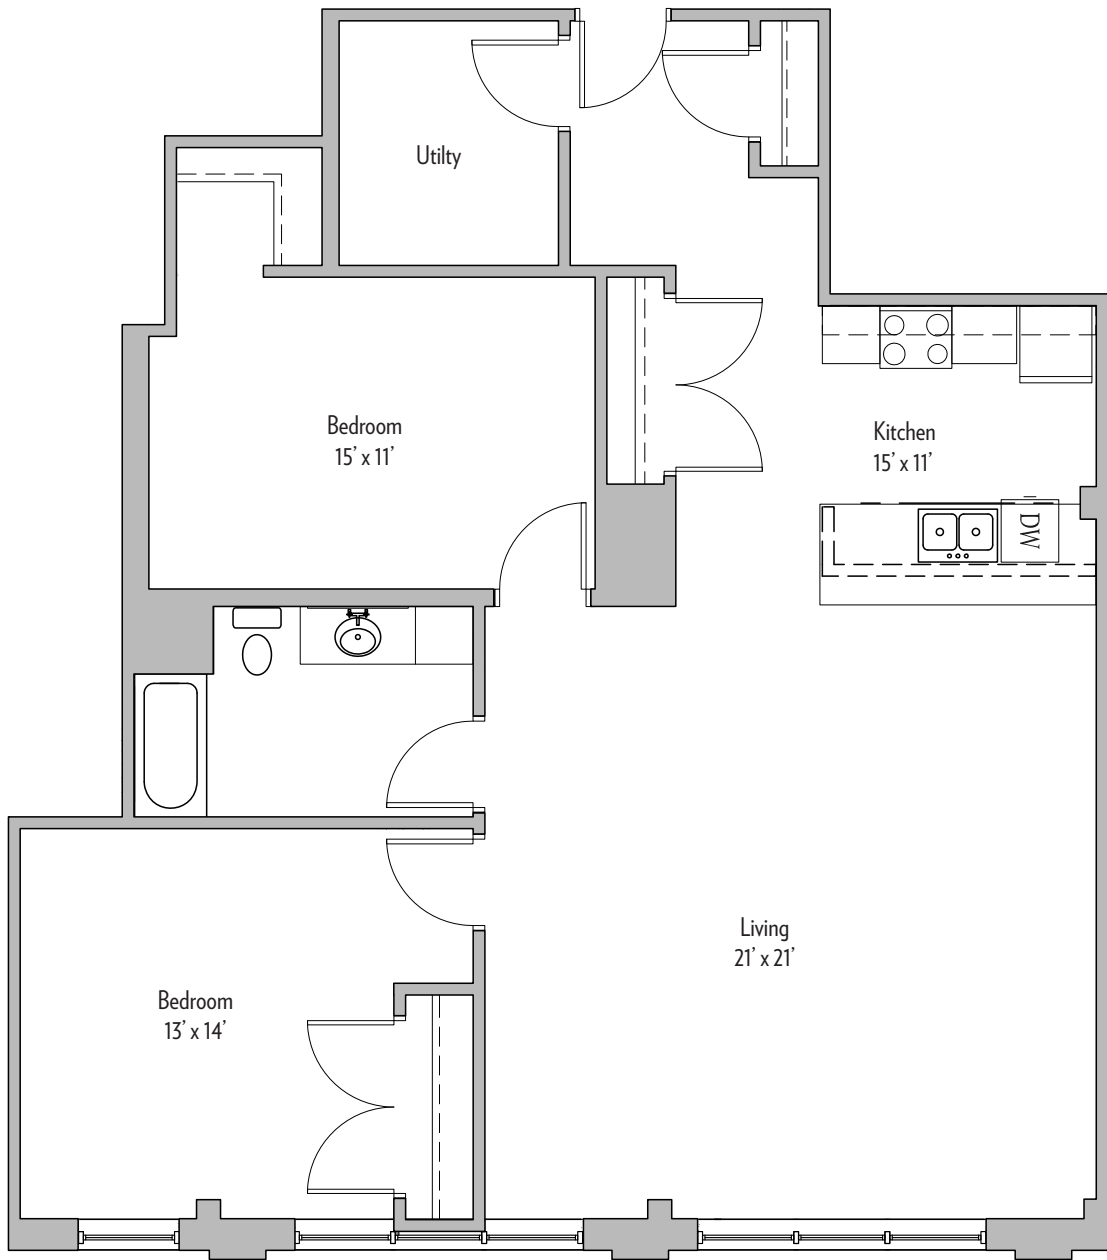

1088 NIAGARA

FLOOR PLANS

1088 NIAGARA STREET
BUFFALO, NY 14213

APT. 201
1,878 SF

1088 NIAGARA STREET

BUFFALO, NY 14213

APT. 202

1,333 SF

1088 NIAGARA STREET
BUFFALO, NY 14213

APT. 203
1,488 SF