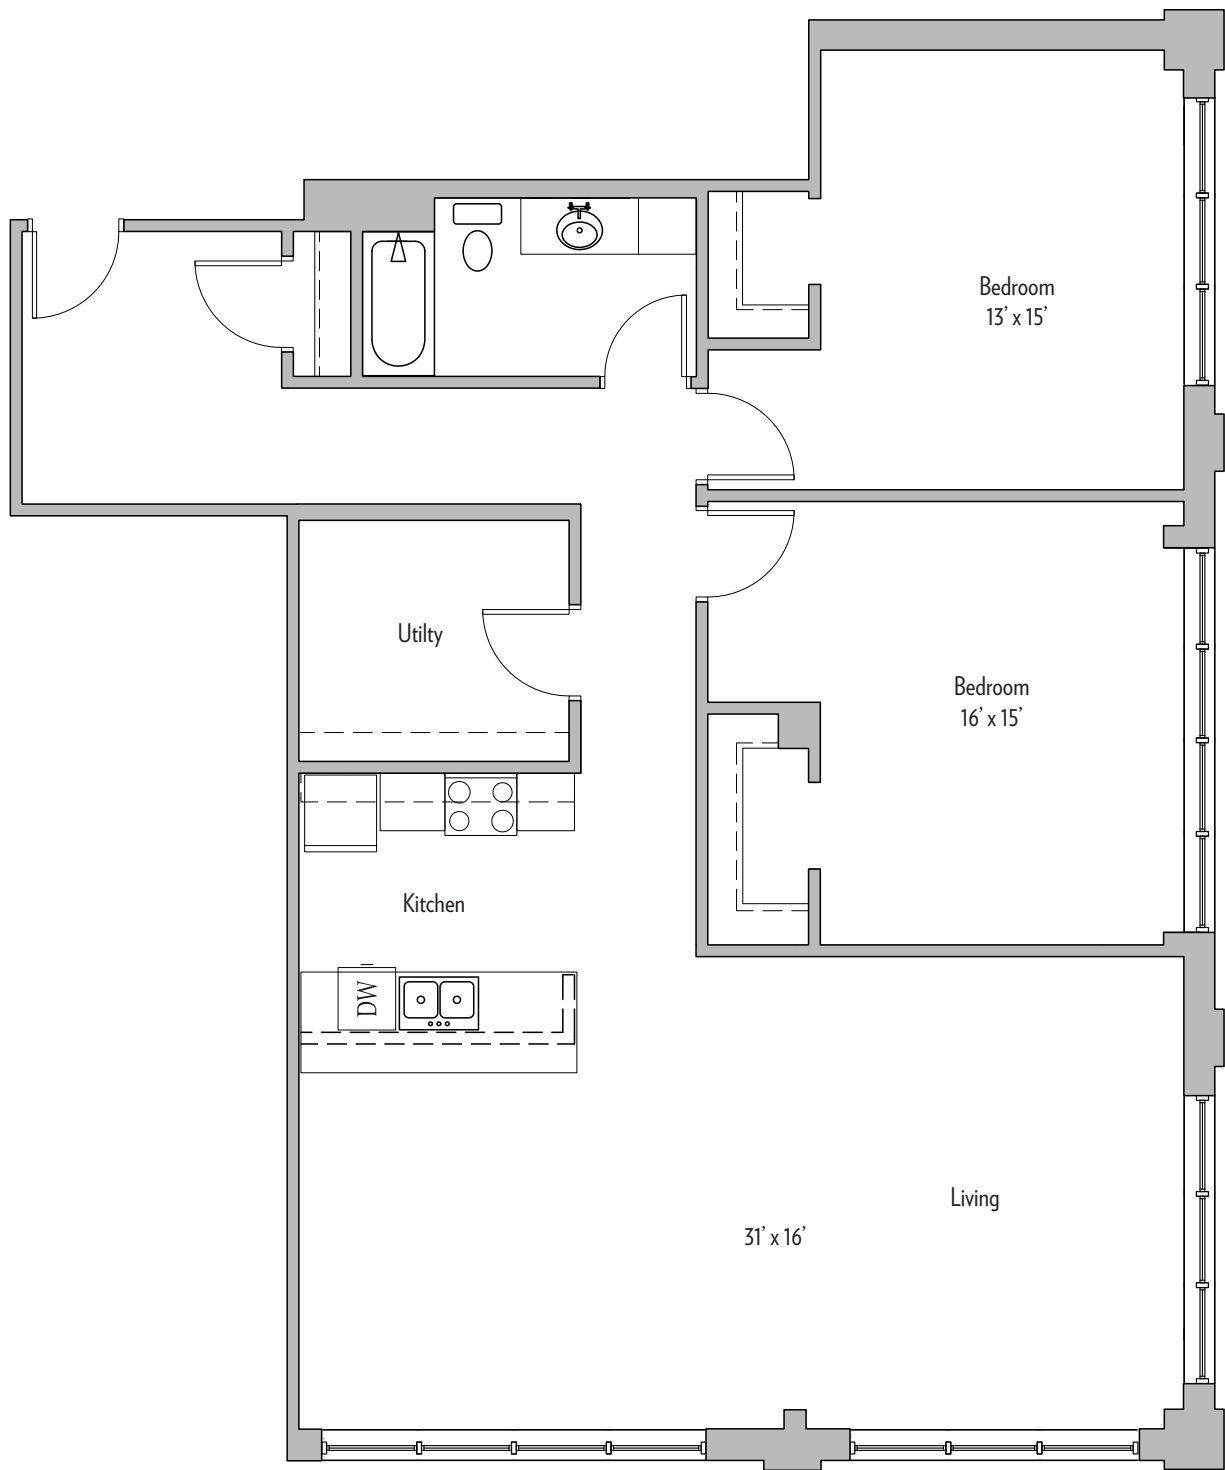

1088 NIAGARA

FLOOR PLANS

1088 NIAGARA STREET
BUFFALO, NY 14213

APT. 201
1,878 SF

1088 NIAGARA STREET

BUFFALO, NY 14213

APT. 202

1,333 SF

1088 NIAGARA STREET
BUFFALO, NY 14213

APT. 203
1,488 SF