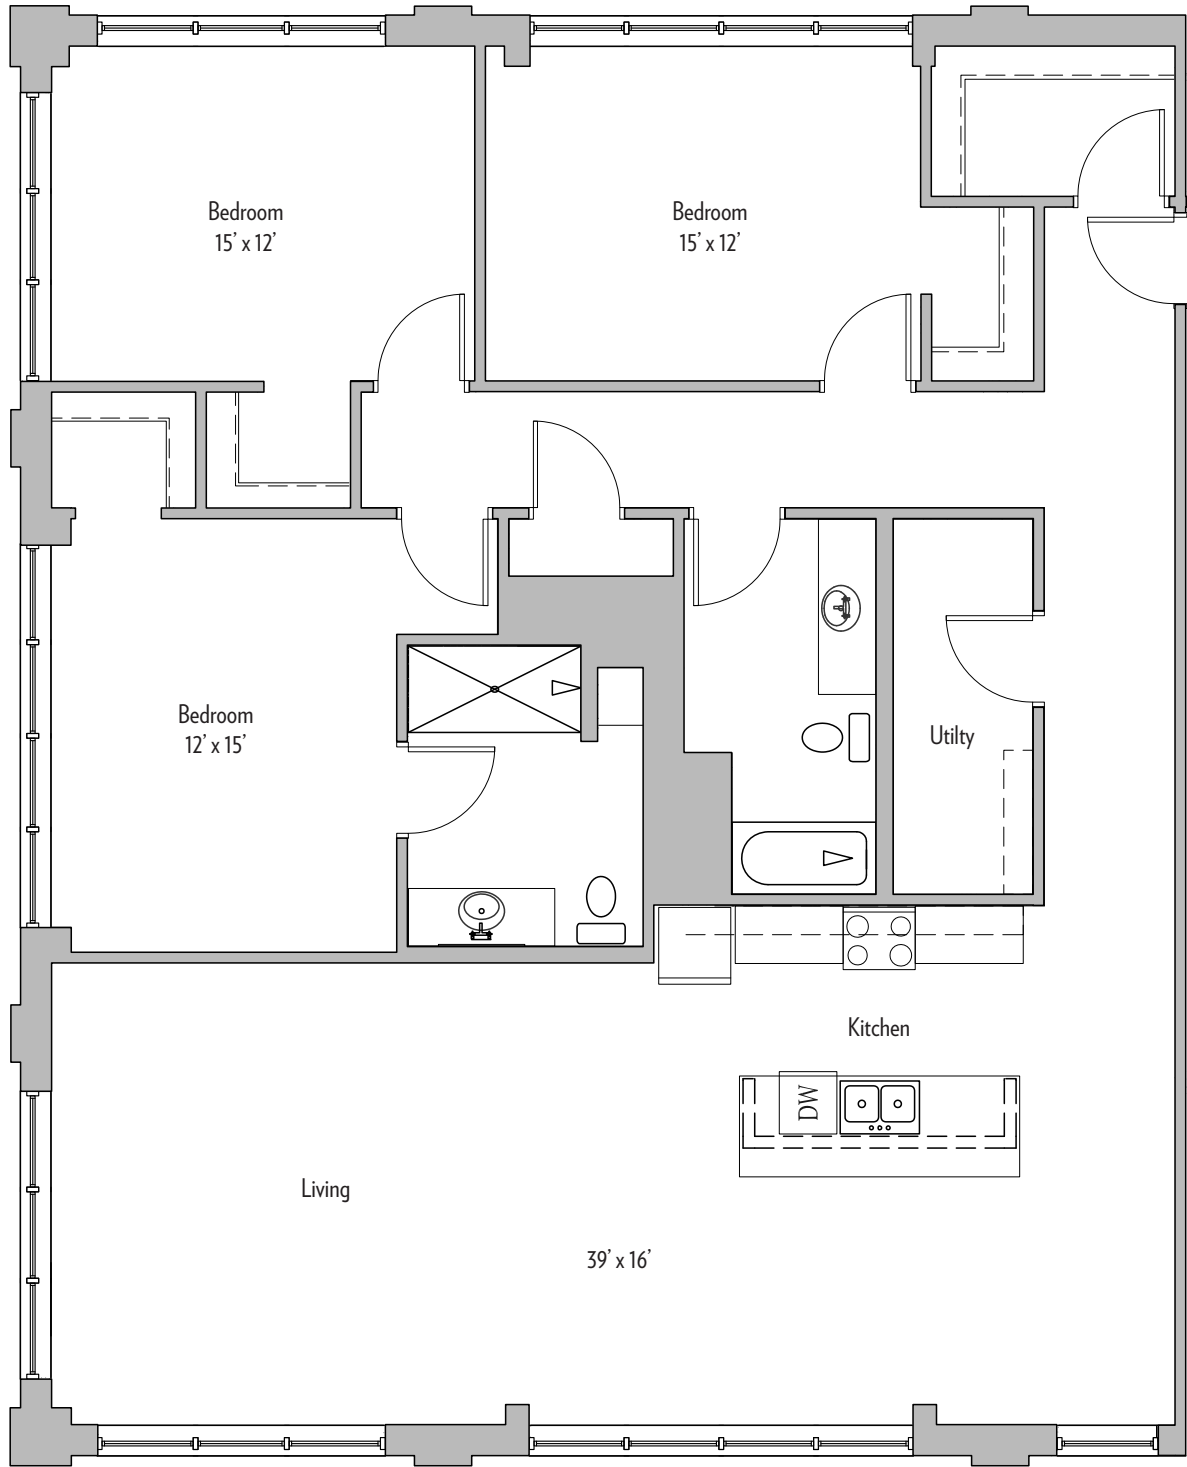

1088 NIAGARA

FLOOR PLANS

1088 NIAGARA STREET
BUFFALO, NY 14213

APT. 201
1,878 SF

1088 NIAGARA STREET

BUFFALO, NY 14213

APT. 202

1,333 SF

1088 NIAGARA STREET
BUFFALO, NY 14213

APT. 203
1,488 SF