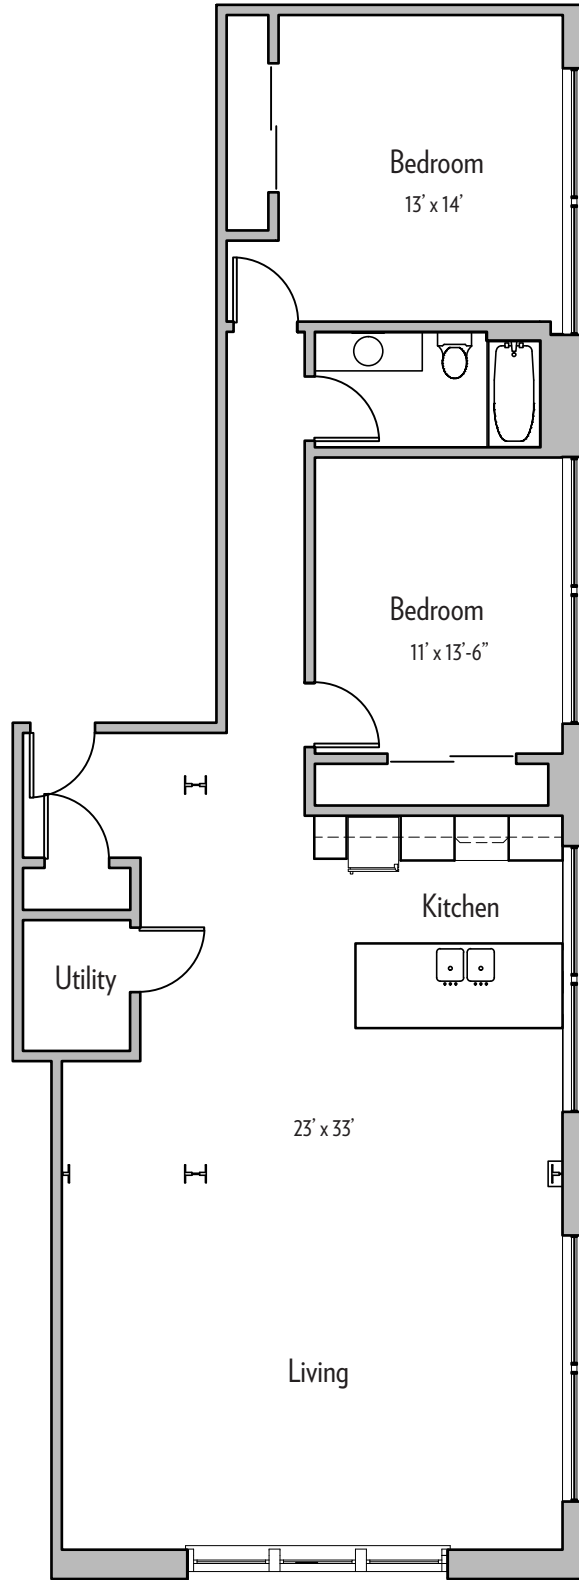

960 BUSTI AVENUE

FLOOR PLANS

960 BUSTI AVENUE
BUFFALO, NY 14213

APT. 301, 401
837 SF

960 BUSTI AVENUE
 BUFFALO, NY 14213

APT. 302, 402
 1,689 SF

960 BUSTI AVENUE
BUFFALO, NY 14213

APT. 303, 403
1,276 SF

960 BUSTI AVENUE
BUFFALO, NY 14213

APT. 305, 405
1,142 SF

960 BUSTI AVENUE
BUFFALO, NY 14213

APT. 306, 406
1,292 SF

960 BUSTI AVENUE
 BUFFALO, NY 14213

APT. 307, 407
 1,180 SF

960 BUSTI AVENUE
BUFFALO, NY 14213

APT. 308, 408
1,421 SF

960 BUSTI AVENUE
 BUFFALO, NY 14213

APT. 309, 409
 1,581 SF