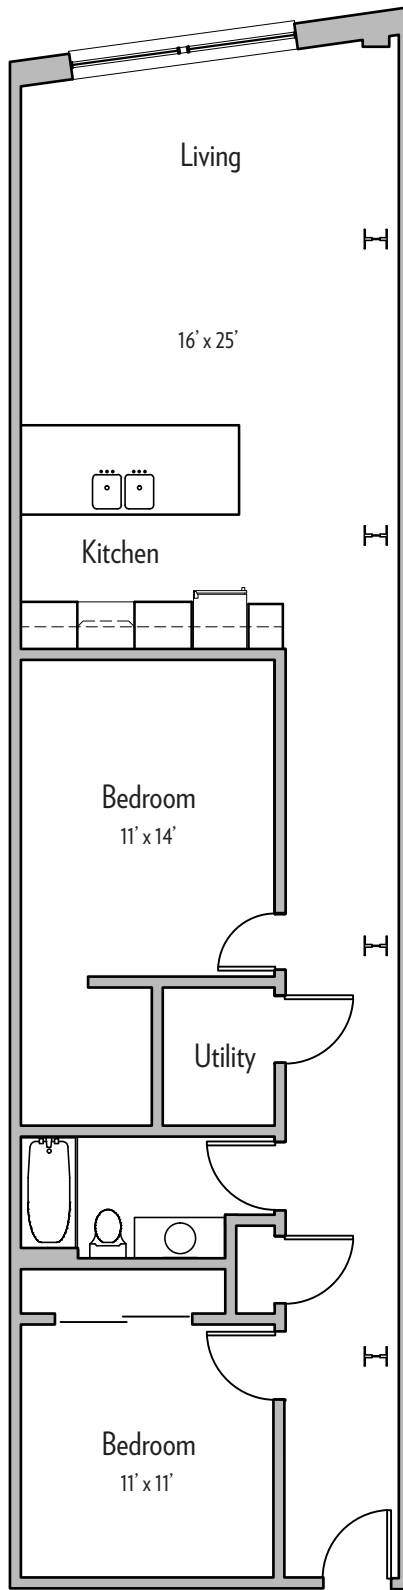

960 BUSTI AVENUE

FLOOR PLANS

960 BUSTI AVENUE
BUFFALO, NY 14213

APT. 301, 401
837 SF

960 BUSTI AVENUE
 BUFFALO, NY 14213

APT. 302, 402
 1,689 SF

960 BUSTI AVENUE
BUFFALO, NY 14213

APT. 303, 403
1,276 SF

960 BUSTI AVENUE
BUFFALO, NY 14213

APT. 305, 405
1,142 SF

960 BUSTI AVENUE
BUFFALO, NY 14213

APT. 306, 406
1,292 SF

960 BUSTI AVENUE
 BUFFALO, NY 14213

APT. 307, 407
 1,180 SF

960 BUSTI AVENUE
BUFFALO, NY 14213

APT. 308, 408
1,421 SF

960 BUSTI AVENUE
 BUFFALO, NY 14213

APT. 309, 409
 1,581 SF