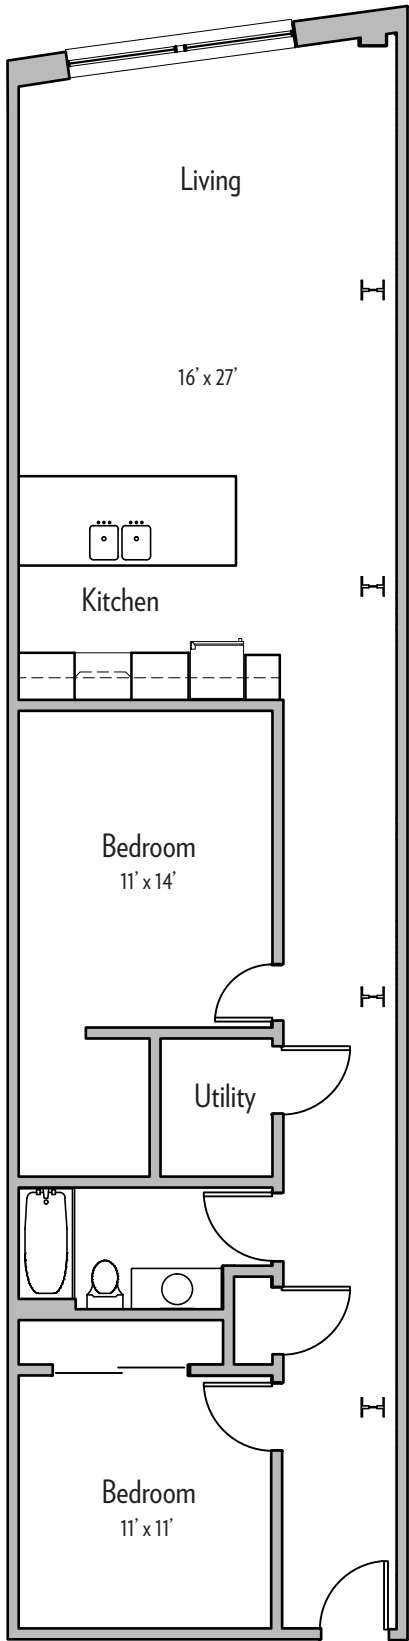

960 BUSTI AVENUE

FLOOR PLANS

960 BUSTI AVENUE
BUFFALO, NY 14213

APT. 301, 401
837 SF

960 BUSTI AVENUE
 BUFFALO, NY 14213

APT. 302, 402
 1,689 SF

960 BUSTI AVENUE
BUFFALO, NY 14213

APT. 303, 403
1,276 SF

960 BUSTI AVENUE
BUFFALO, NY 14213

APT. 305, 405
1,142 SF

960 BUSTI AVENUE
BUFFALO, NY 14213

APT. 306, 406
1,292 SF

960 BUSTI AVENUE
 BUFFALO, NY 14213

APT. 307, 407
 1,180 SF

960 BUSTI AVENUE
BUFFALO, NY 14213

APT. 308, 408
1,421 SF

960 BUSTI AVENUE
 BUFFALO, NY 14213

APT. 309, 409
 1,581 SF