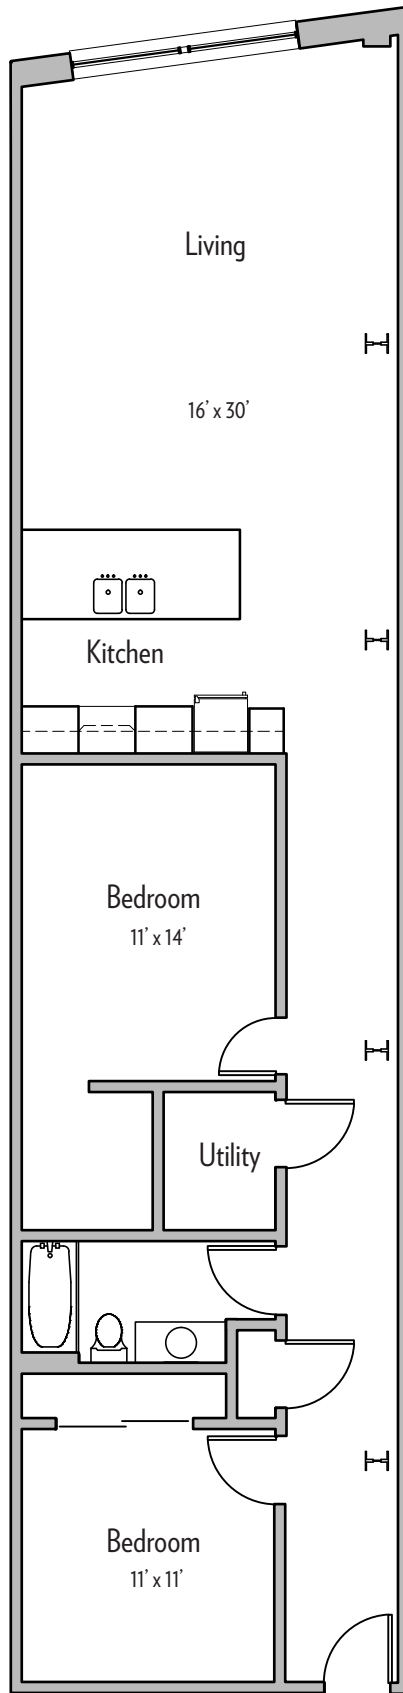

960 BUSTI AVENUE

FLOOR PLANS

960 BUSTI AVENUE
BUFFALO, NY 14213

APT. 301, 401
837 SF

960 BUSTI AVENUE
 BUFFALO, NY 14213

APT. 302, 402
 1,689 SF

960 BUSTI AVENUE
BUFFALO, NY 14213

APT. 303, 403
1,276 SF

960 BUSTI AVENUE
BUFFALO, NY 14213

APT. 305, 405
1,142 SF

960 BUSTI AVENUE
BUFFALO, NY 14213

APT. 306, 406
1,292 SF

960 BUSTI AVENUE
 BUFFALO, NY 14213

APT. 307, 407
 1,180 SF

960 BUSTI AVENUE
BUFFALO, NY 14213

APT. 308, 408
1,421 SF

960 BUSTI AVENUE
 BUFFALO, NY 14213

APT. 309, 409
 1,581 SF