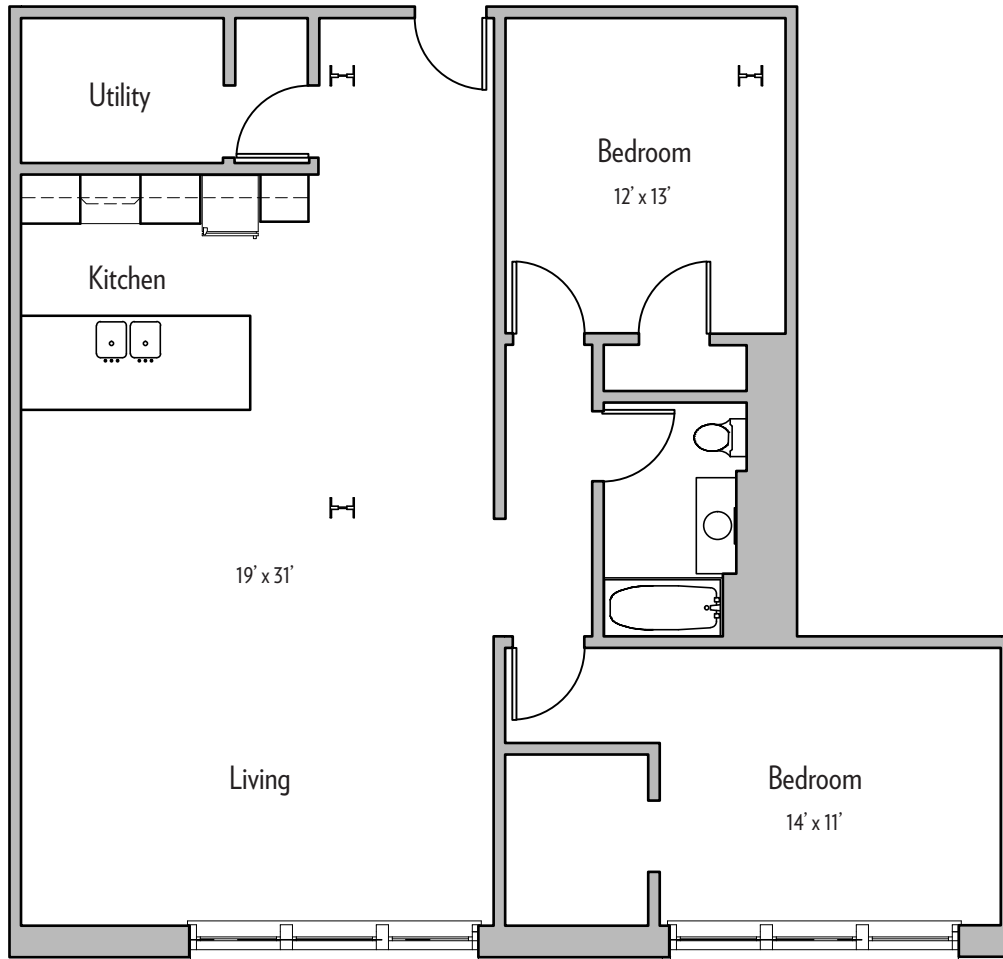

960 BUSTI AVENUE

FLOOR PLANS

960 BUSTI AVENUE
BUFFALO, NY 14213

APT. 301, 401
837 SF

960 BUSTI AVENUE
 BUFFALO, NY 14213

APT. 302, 402
 1,689 SF

960 BUSTI AVENUE
BUFFALO, NY 14213

APT. 303, 403
1,276 SF

960 BUSTI AVENUE
BUFFALO, NY 14213

APT. 305, 405
1,142 SF

960 BUSTI AVENUE
BUFFALO, NY 14213

APT. 306, 406
1,292 SF

960 BUSTI AVENUE
 BUFFALO, NY 14213

APT. 307, 407
 1,180 SF

960 BUSTI AVENUE
BUFFALO, NY 14213

APT. 308, 408
1,421 SF

960 BUSTI AVENUE
 BUFFALO, NY 14213

APT. 309, 409
 1,581 SF