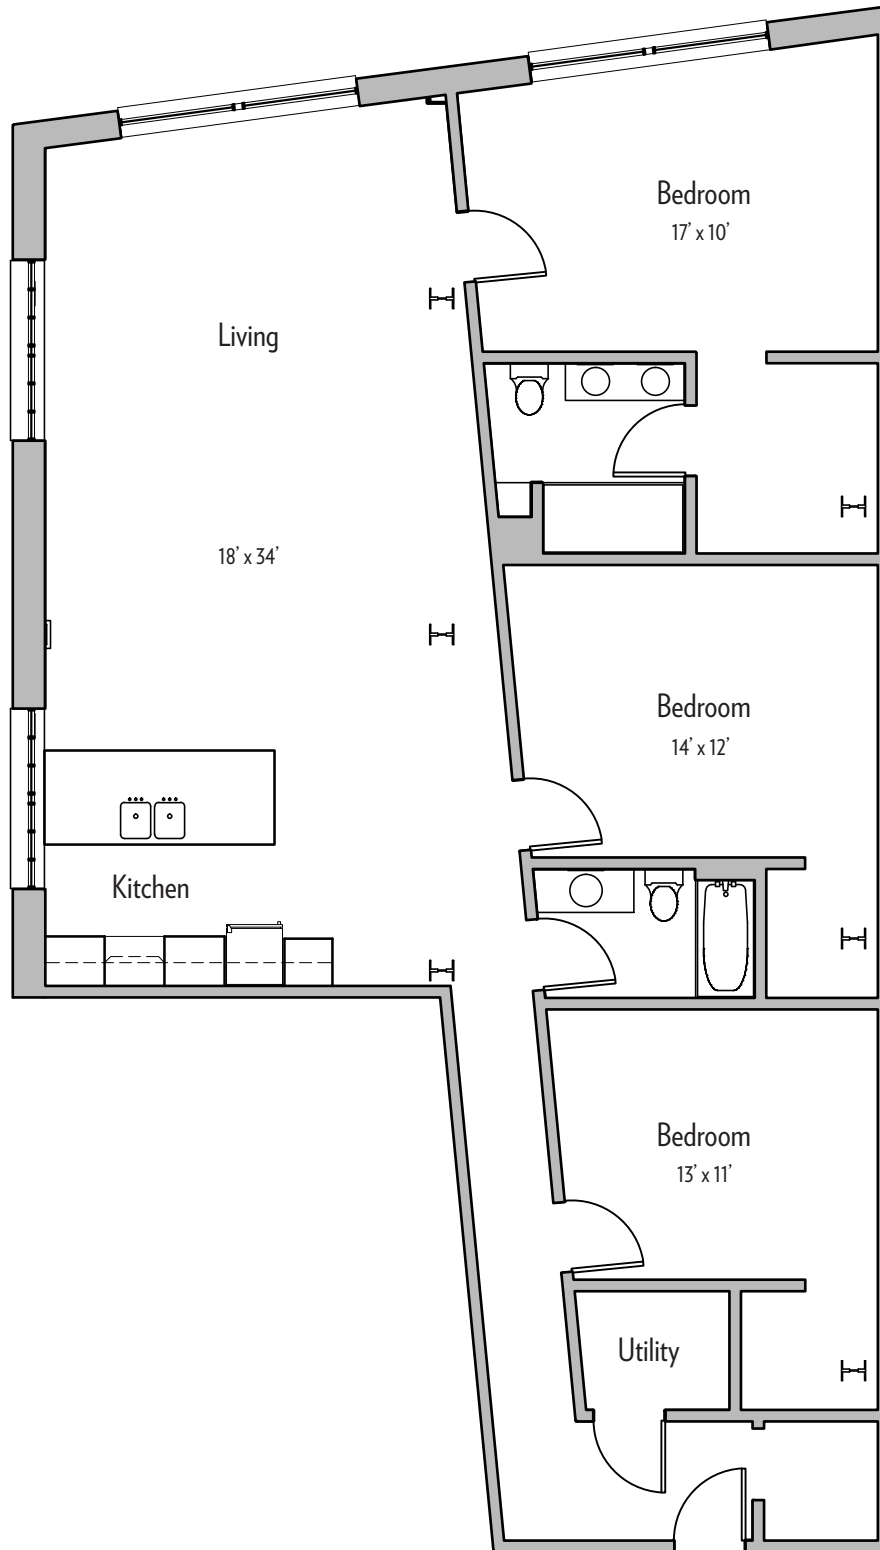

960 BUSTI AVENUE

FLOOR PLANS

960 BUSTI AVENUE
BUFFALO, NY 14213

APT. 301, 401
837 SF

960 BUSTI AVENUE
 BUFFALO, NY 14213

APT. 302, 402
 1,689 SF

960 BUSTI AVENUE
BUFFALO, NY 14213

APT. 303, 403
1,276 SF

960 BUSTI AVENUE
BUFFALO, NY 14213

APT. 305, 405
1,142 SF

960 BUSTI AVENUE
BUFFALO, NY 14213

APT. 306, 406
1,292 SF

960 BUSTI AVENUE
 BUFFALO, NY 14213

APT. 307, 407
 1,180 SF

960 BUSTI AVENUE
BUFFALO, NY 14213

APT. 308, 408
1,421 SF

960 BUSTI AVENUE
 BUFFALO, NY 14213

APT. 309, 409
 1,581 SF