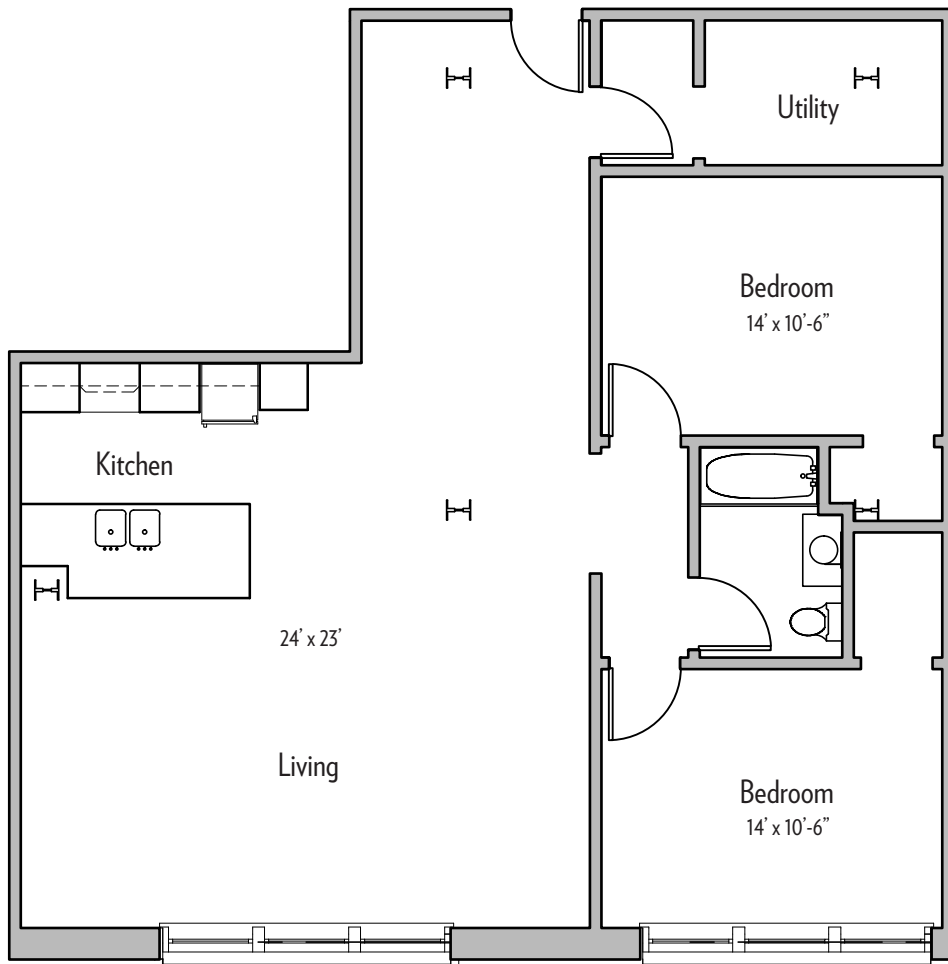

960 BUSTI AVENUE

FLOOR PLANS

960 BUSTI AVENUE
BUFFALO, NY 14213

APT. 301, 401
837 SF

960 BUSTI AVENUE
 BUFFALO, NY 14213

APT. 302, 402
 1,689 SF

960 BUSTI AVENUE
BUFFALO, NY 14213

APT. 303, 403
1,276 SF

960 BUSTI AVENUE
BUFFALO, NY 14213

APT. 305, 405
1,142 SF

960 BUSTI AVENUE
BUFFALO, NY 14213

APT. 306, 406
1,292 SF

960 BUSTI AVENUE
 BUFFALO, NY 14213

APT. 307, 407
 1,180 SF

960 BUSTI AVENUE
BUFFALO, NY 14213

APT. 308, 408
1,421 SF

960 BUSTI AVENUE
 BUFFALO, NY 14213

APT. 309, 409
 1,581 SF