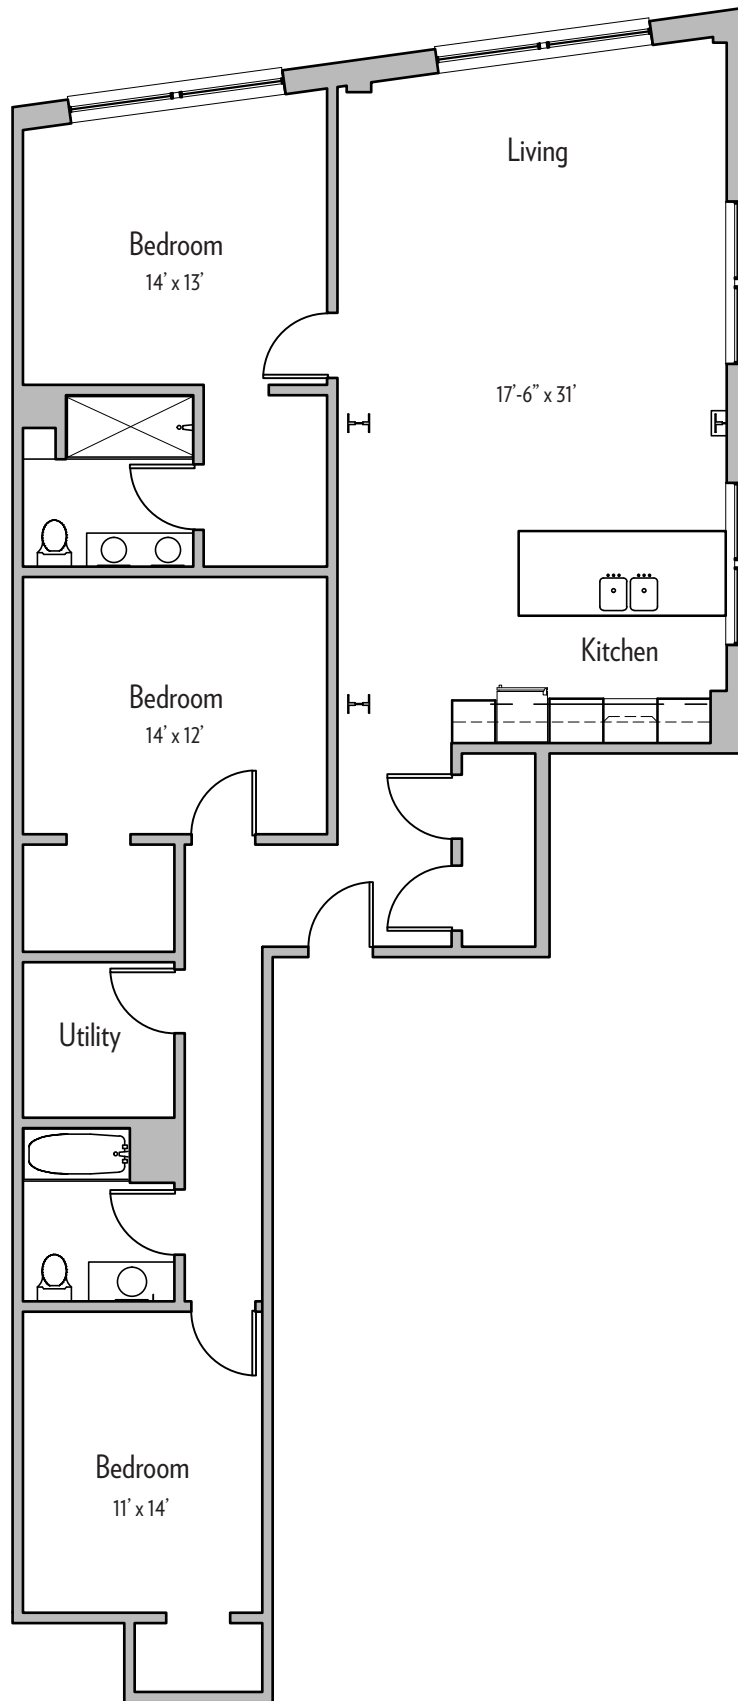

960 BUSTI AVENUE

FLOOR PLANS

960 BUSTI AVENUE
BUFFALO, NY 14213

APT. 301, 401
837 SF

960 BUSTI AVENUE
 BUFFALO, NY 14213

APT. 302, 402
 1,689 SF

960 BUSTI AVENUE
BUFFALO, NY 14213

APT. 303, 403
1,276 SF

960 BUSTI AVENUE
BUFFALO, NY 14213

APT. 305, 405
1,142 SF

960 BUSTI AVENUE
BUFFALO, NY 14213

APT. 306, 406
1,292 SF

960 BUSTI AVENUE
 BUFFALO, NY 14213

APT. 307, 407
 1,180 SF

960 BUSTI AVENUE
BUFFALO, NY 14213

APT. 308, 408
1,421 SF

960 BUSTI AVENUE
 BUFFALO, NY 14213

APT. 309, 409
 1,581 SF