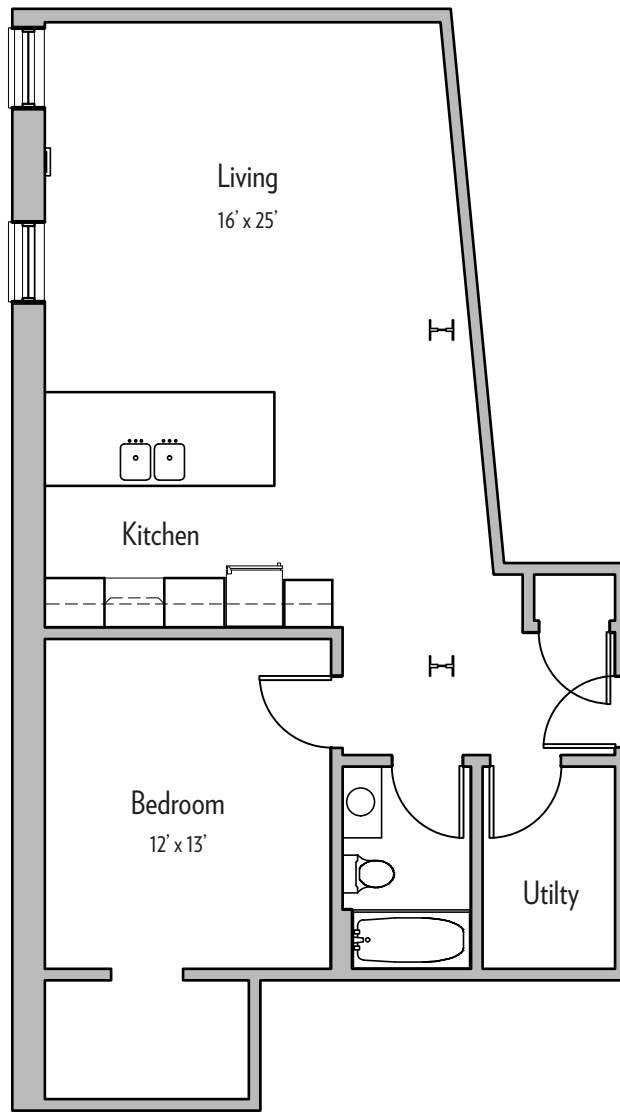

960 BUSTI AVENUE

FLOOR PLANS

960 BUSTI AVENUE
BUFFALO, NY 14213

APT. 301, 401
837 SF

960 BUSTI AVENUE
 BUFFALO, NY 14213

APT. 302, 402
 1,689 SF

960 BUSTI AVENUE
BUFFALO, NY 14213

APT. 303, 403
1,276 SF

960 BUSTI AVENUE
BUFFALO, NY 14213

APT. 305, 405
1,142 SF

960 BUSTI AVENUE
BUFFALO, NY 14213

APT. 306, 406
1,292 SF

960 BUSTI AVENUE
 BUFFALO, NY 14213

APT. 307, 407
 1,180 SF

960 BUSTI AVENUE
BUFFALO, NY 14213

APT. 308, 408
1,421 SF

960 BUSTI AVENUE
 BUFFALO, NY 14213

APT. 309, 409
 1,581 SF