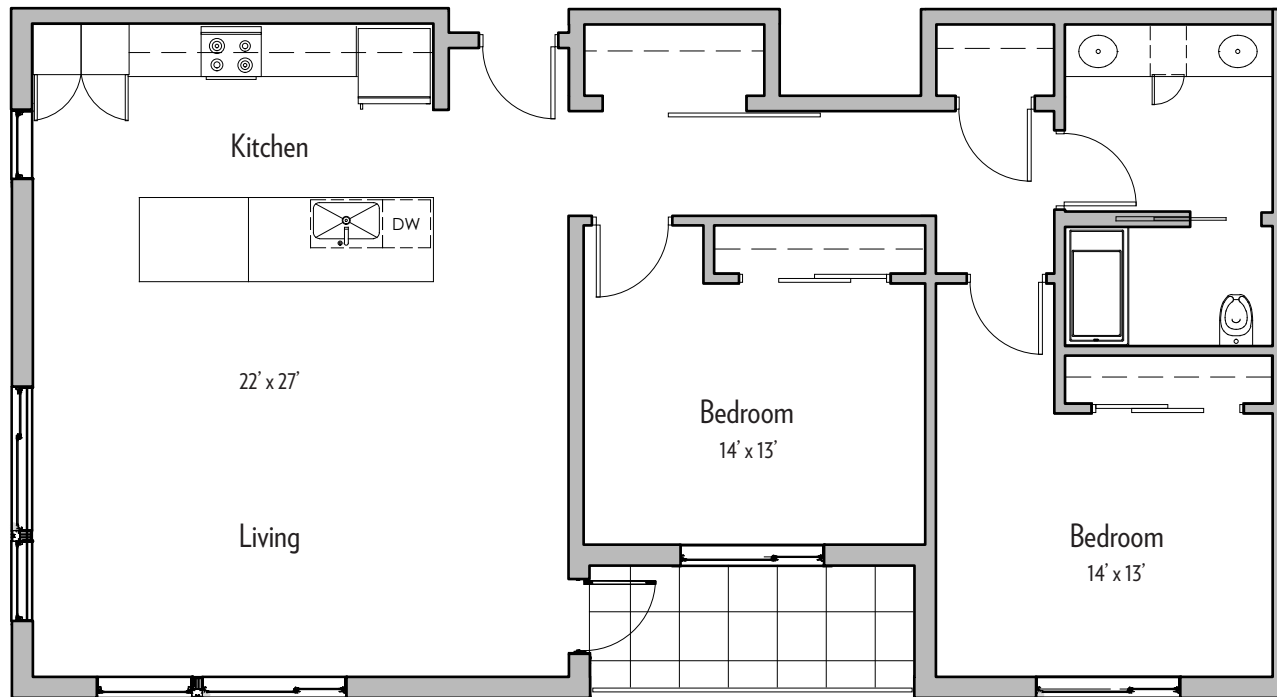

301 OHIO STREET

FLOOR PLANS

301 OHIO

Buffalo, NY 14204

LAYOUT TYPE 1

APARTMENTS x02, x07 - 1,302 SF

301 OHIO

Buffalo, NY 14204

LAYOUT TYPE 2

APARTMENTS x03 - 1,265 SF

301 OHIO

Buffalo, NY 14204

LAYOUT TYPE 3

APARTMENTS x01, x04, x05 - 868 SF

301 OHIO

Buffalo, NY 14204

LAYOUT TYPE 4

APARTMENTS x06 - 1,405 SF