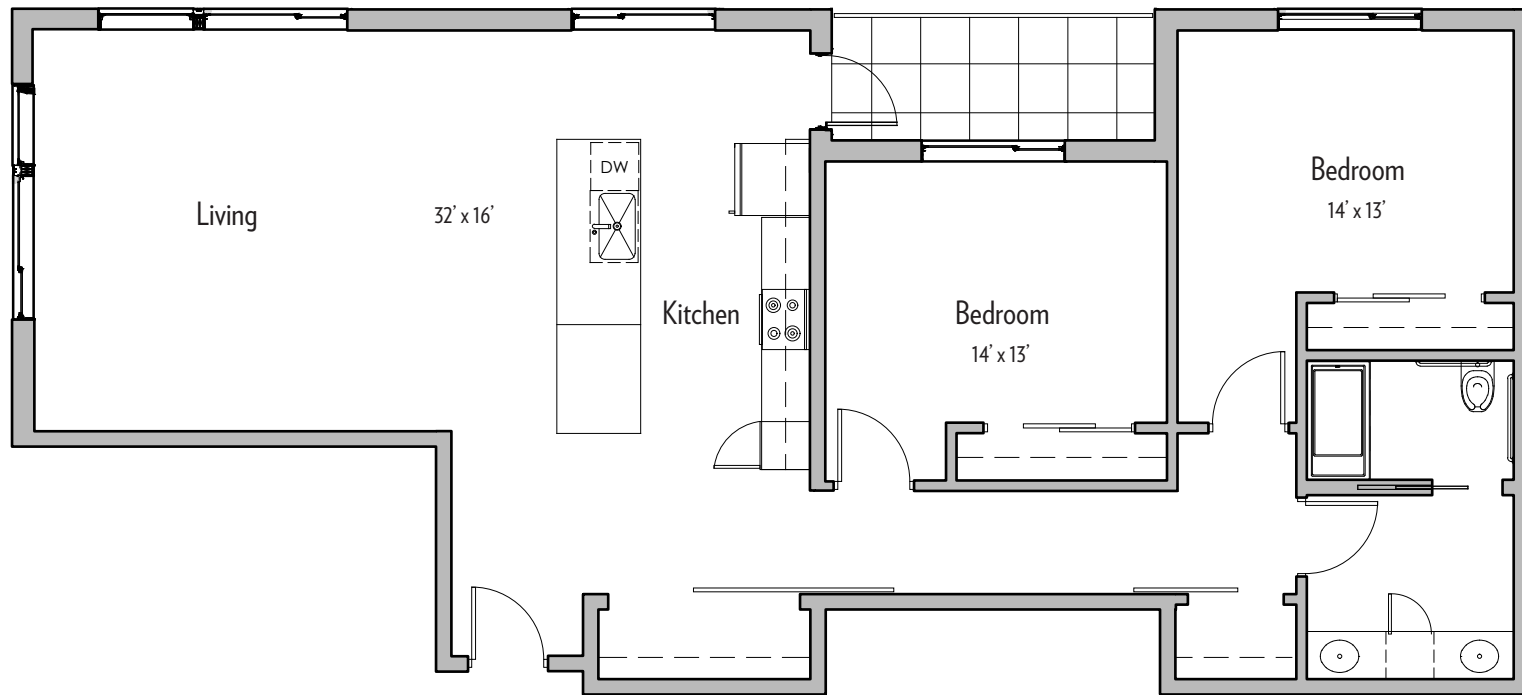

301 OHIO STREET

FLOOR PLANS

301 OHIO

Buffalo, NY 14204

LAYOUT TYPE 1

APARTMENTS x02, x07 - 1,302 SF

301 OHIO

Buffalo, NY 14204

LAYOUT TYPE 2

APARTMENTS x03 - 1,265 SF

301 OHIO

Buffalo, NY 14204

LAYOUT TYPE 3

APARTMENTS x01, x04, x05 - 868 SF

301 OHIO

Buffalo, NY 14204

LAYOUT TYPE 4

APARTMENTS x06 - 1,405 SF