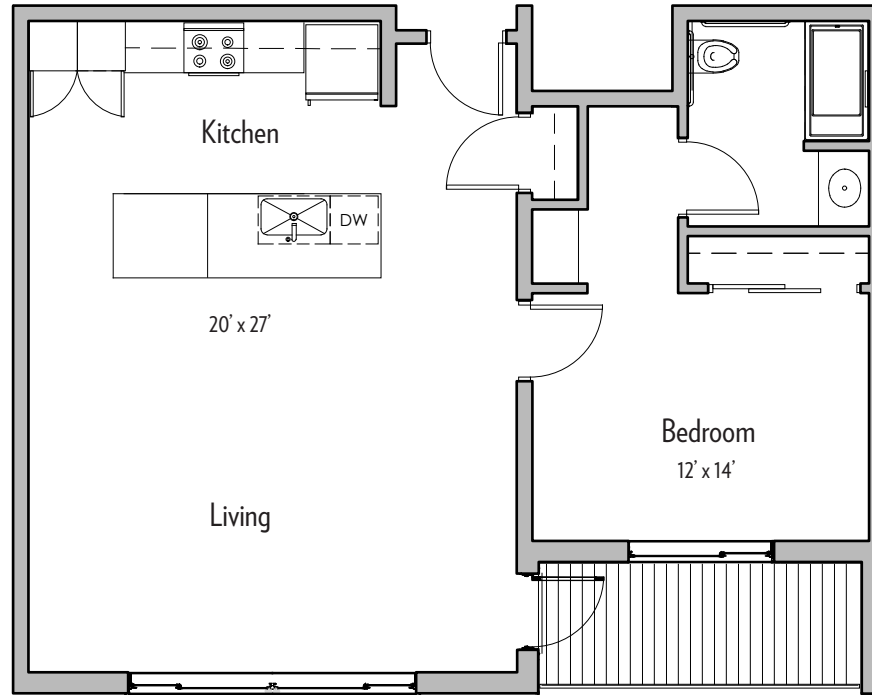

301 OHIO STREET

FLOOR PLANS

301 OHIO

Buffalo, NY 14204

LAYOUT TYPE 1

APARTMENTS x02, x07 - 1,302 SF

301 OHIO

Buffalo, NY 14204

LAYOUT TYPE 2

APARTMENTS x03 - 1,265 SF

301 OHIO

Buffalo, NY 14204

LAYOUT TYPE 3

APARTMENTS x01, x04, x05 - 868 SF

301 OHIO

Buffalo, NY 14204

LAYOUT TYPE 4

APARTMENTS x06 - 1,405 SF