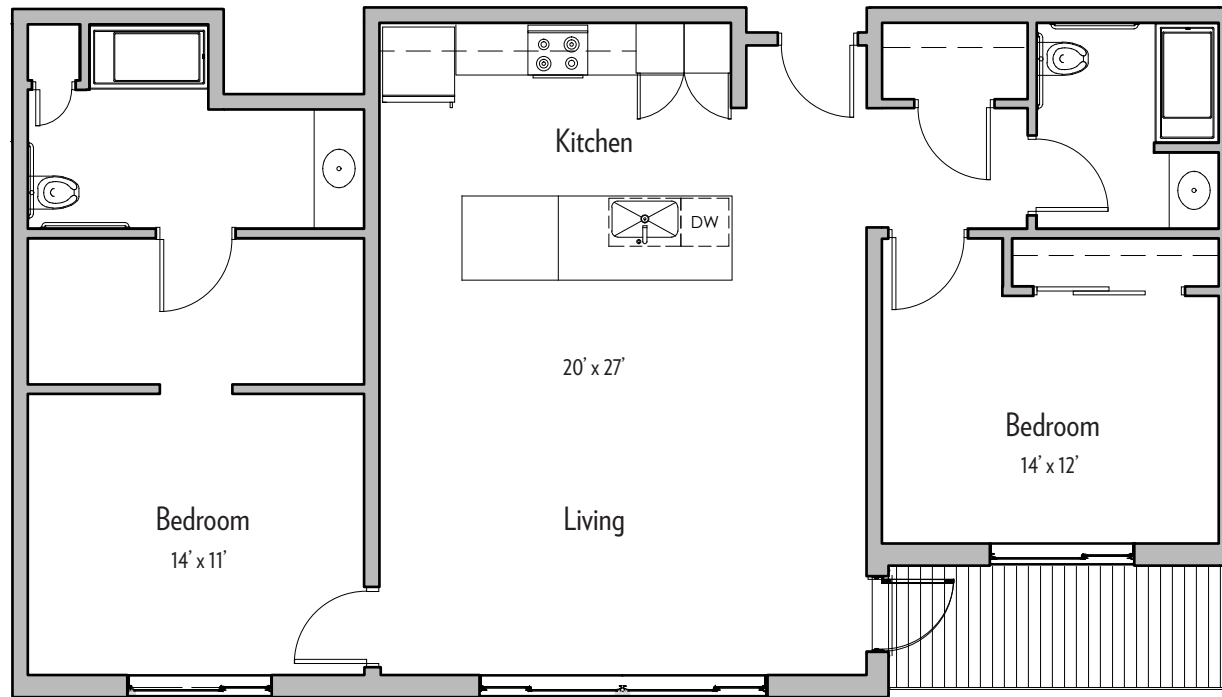

301 OHIO STREET

FLOOR PLANS

301 OHIO

Buffalo, NY 14204

LAYOUT TYPE 1

APARTMENTS x02, x07 - 1,302 SF

301 OHIO

Buffalo, NY 14204

LAYOUT TYPE 2

APARTMENTS x03 - 1,265 SF

301 OHIO

Buffalo, NY 14204

LAYOUT TYPE 3

APARTMENTS x01, x04, x05 - 868 SF

301 OHIO

Buffalo, NY 14204

LAYOUT TYPE 4

APARTMENTS x06 - 1,405 SF