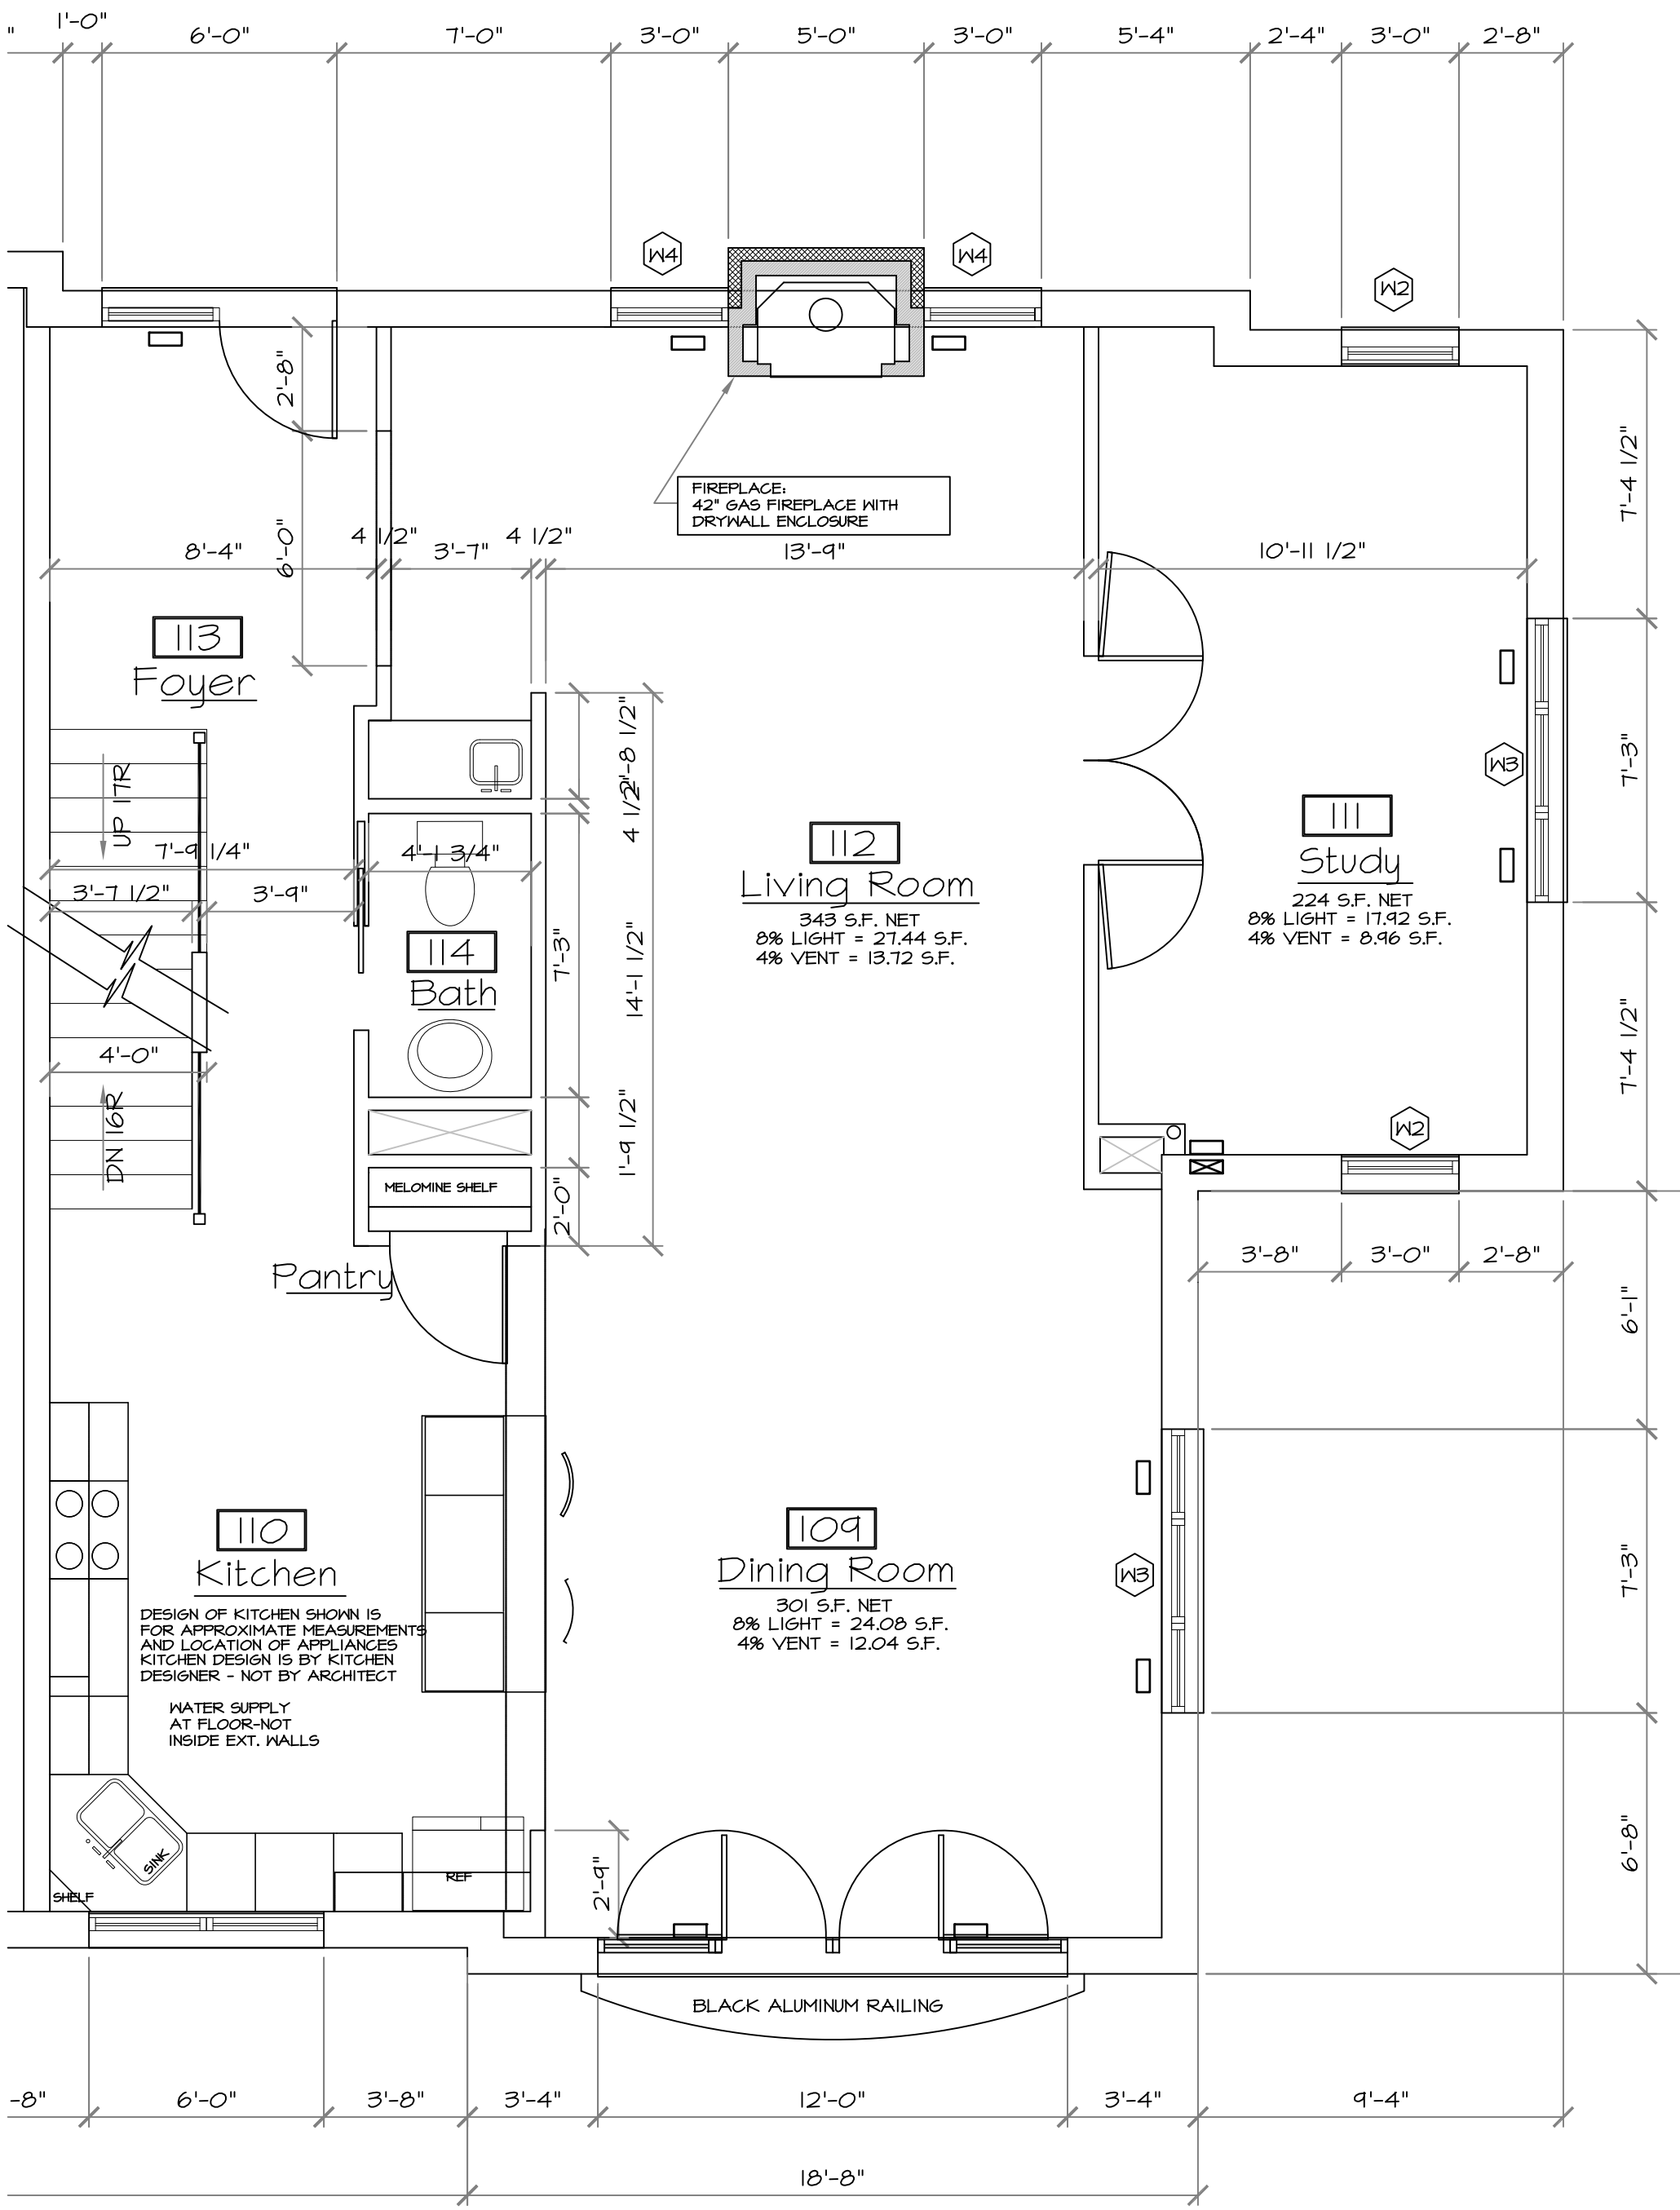

GRND 3 BEDROOM PLAN #29  
 FLR SCALE: 1/4" = 1'-0"

1ST 3 BEDROOM PLAN #29  
 FLR SCALE: 1/4" = 1'-0"