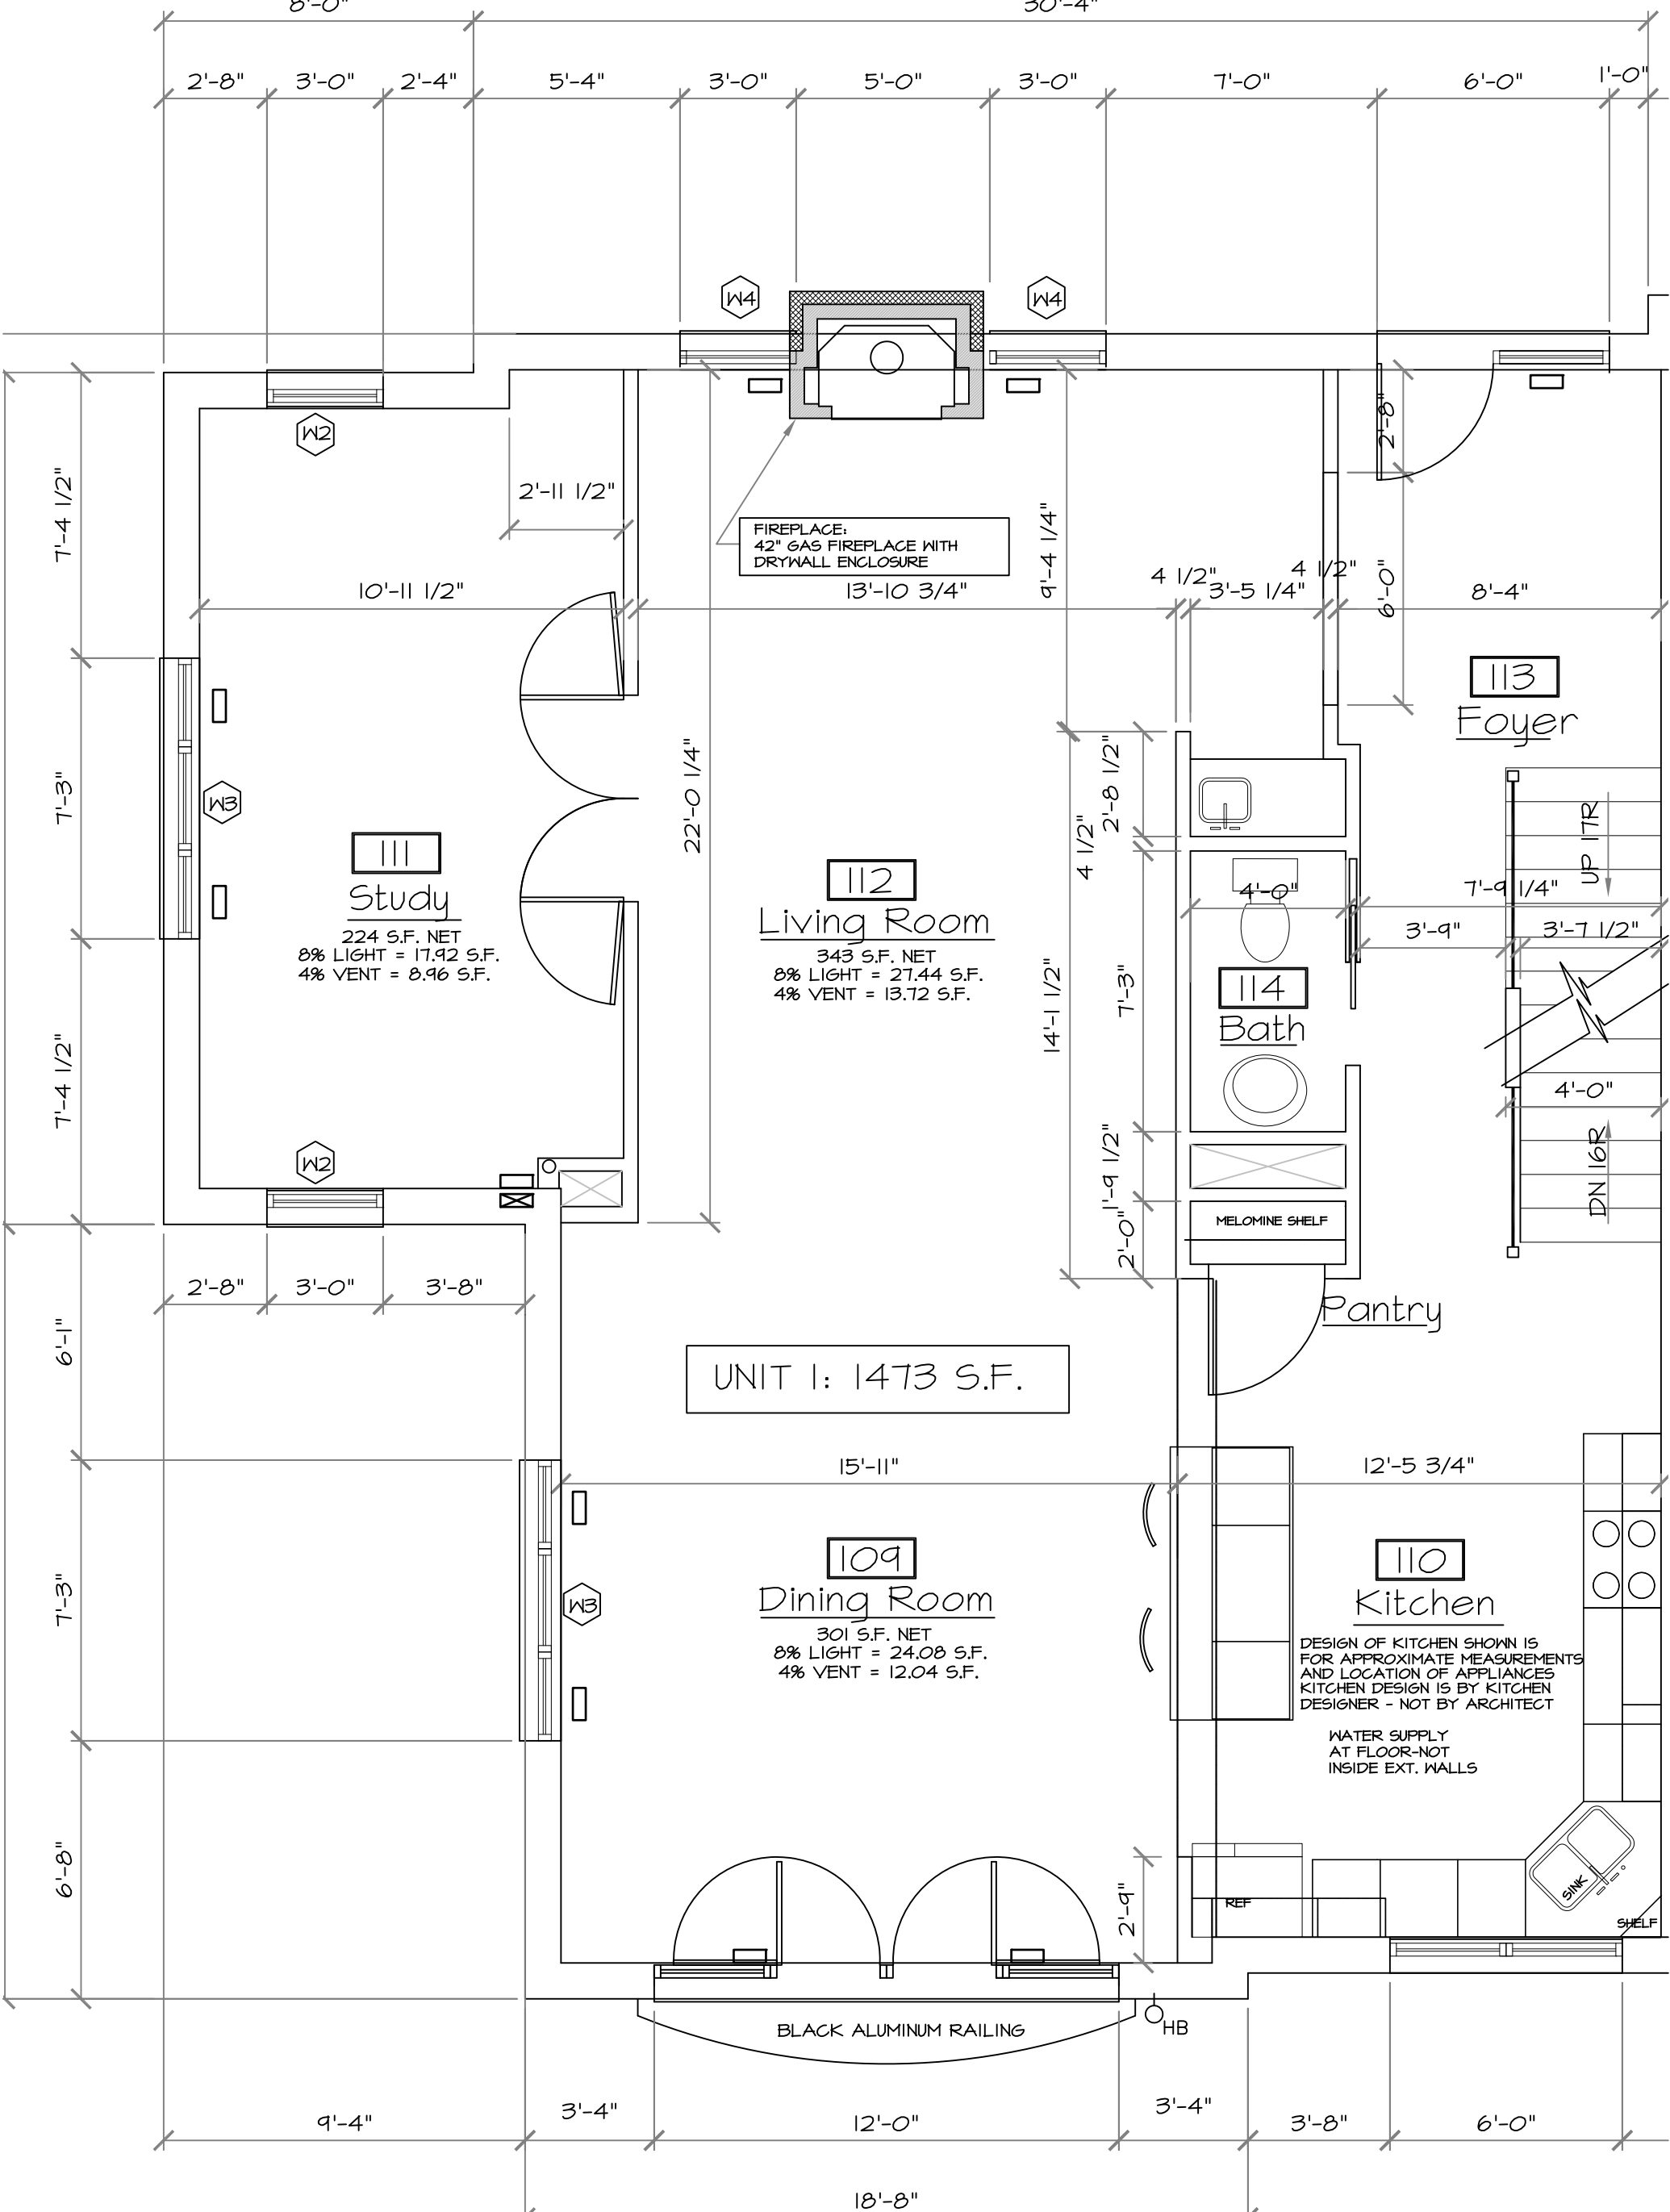

GRND 3 BEDROOM PLAN #25 & 51
FLR SCALE: 1/4" = 1'-0"

1ST FLR 3 BEDROOM PLAN #25 & 51
 SCALE: 1/4" = 1'-0"

2ND 3 BEDROOM PLAN #25 & 51
 FLR SCALE: 1/4" = 1'-0"