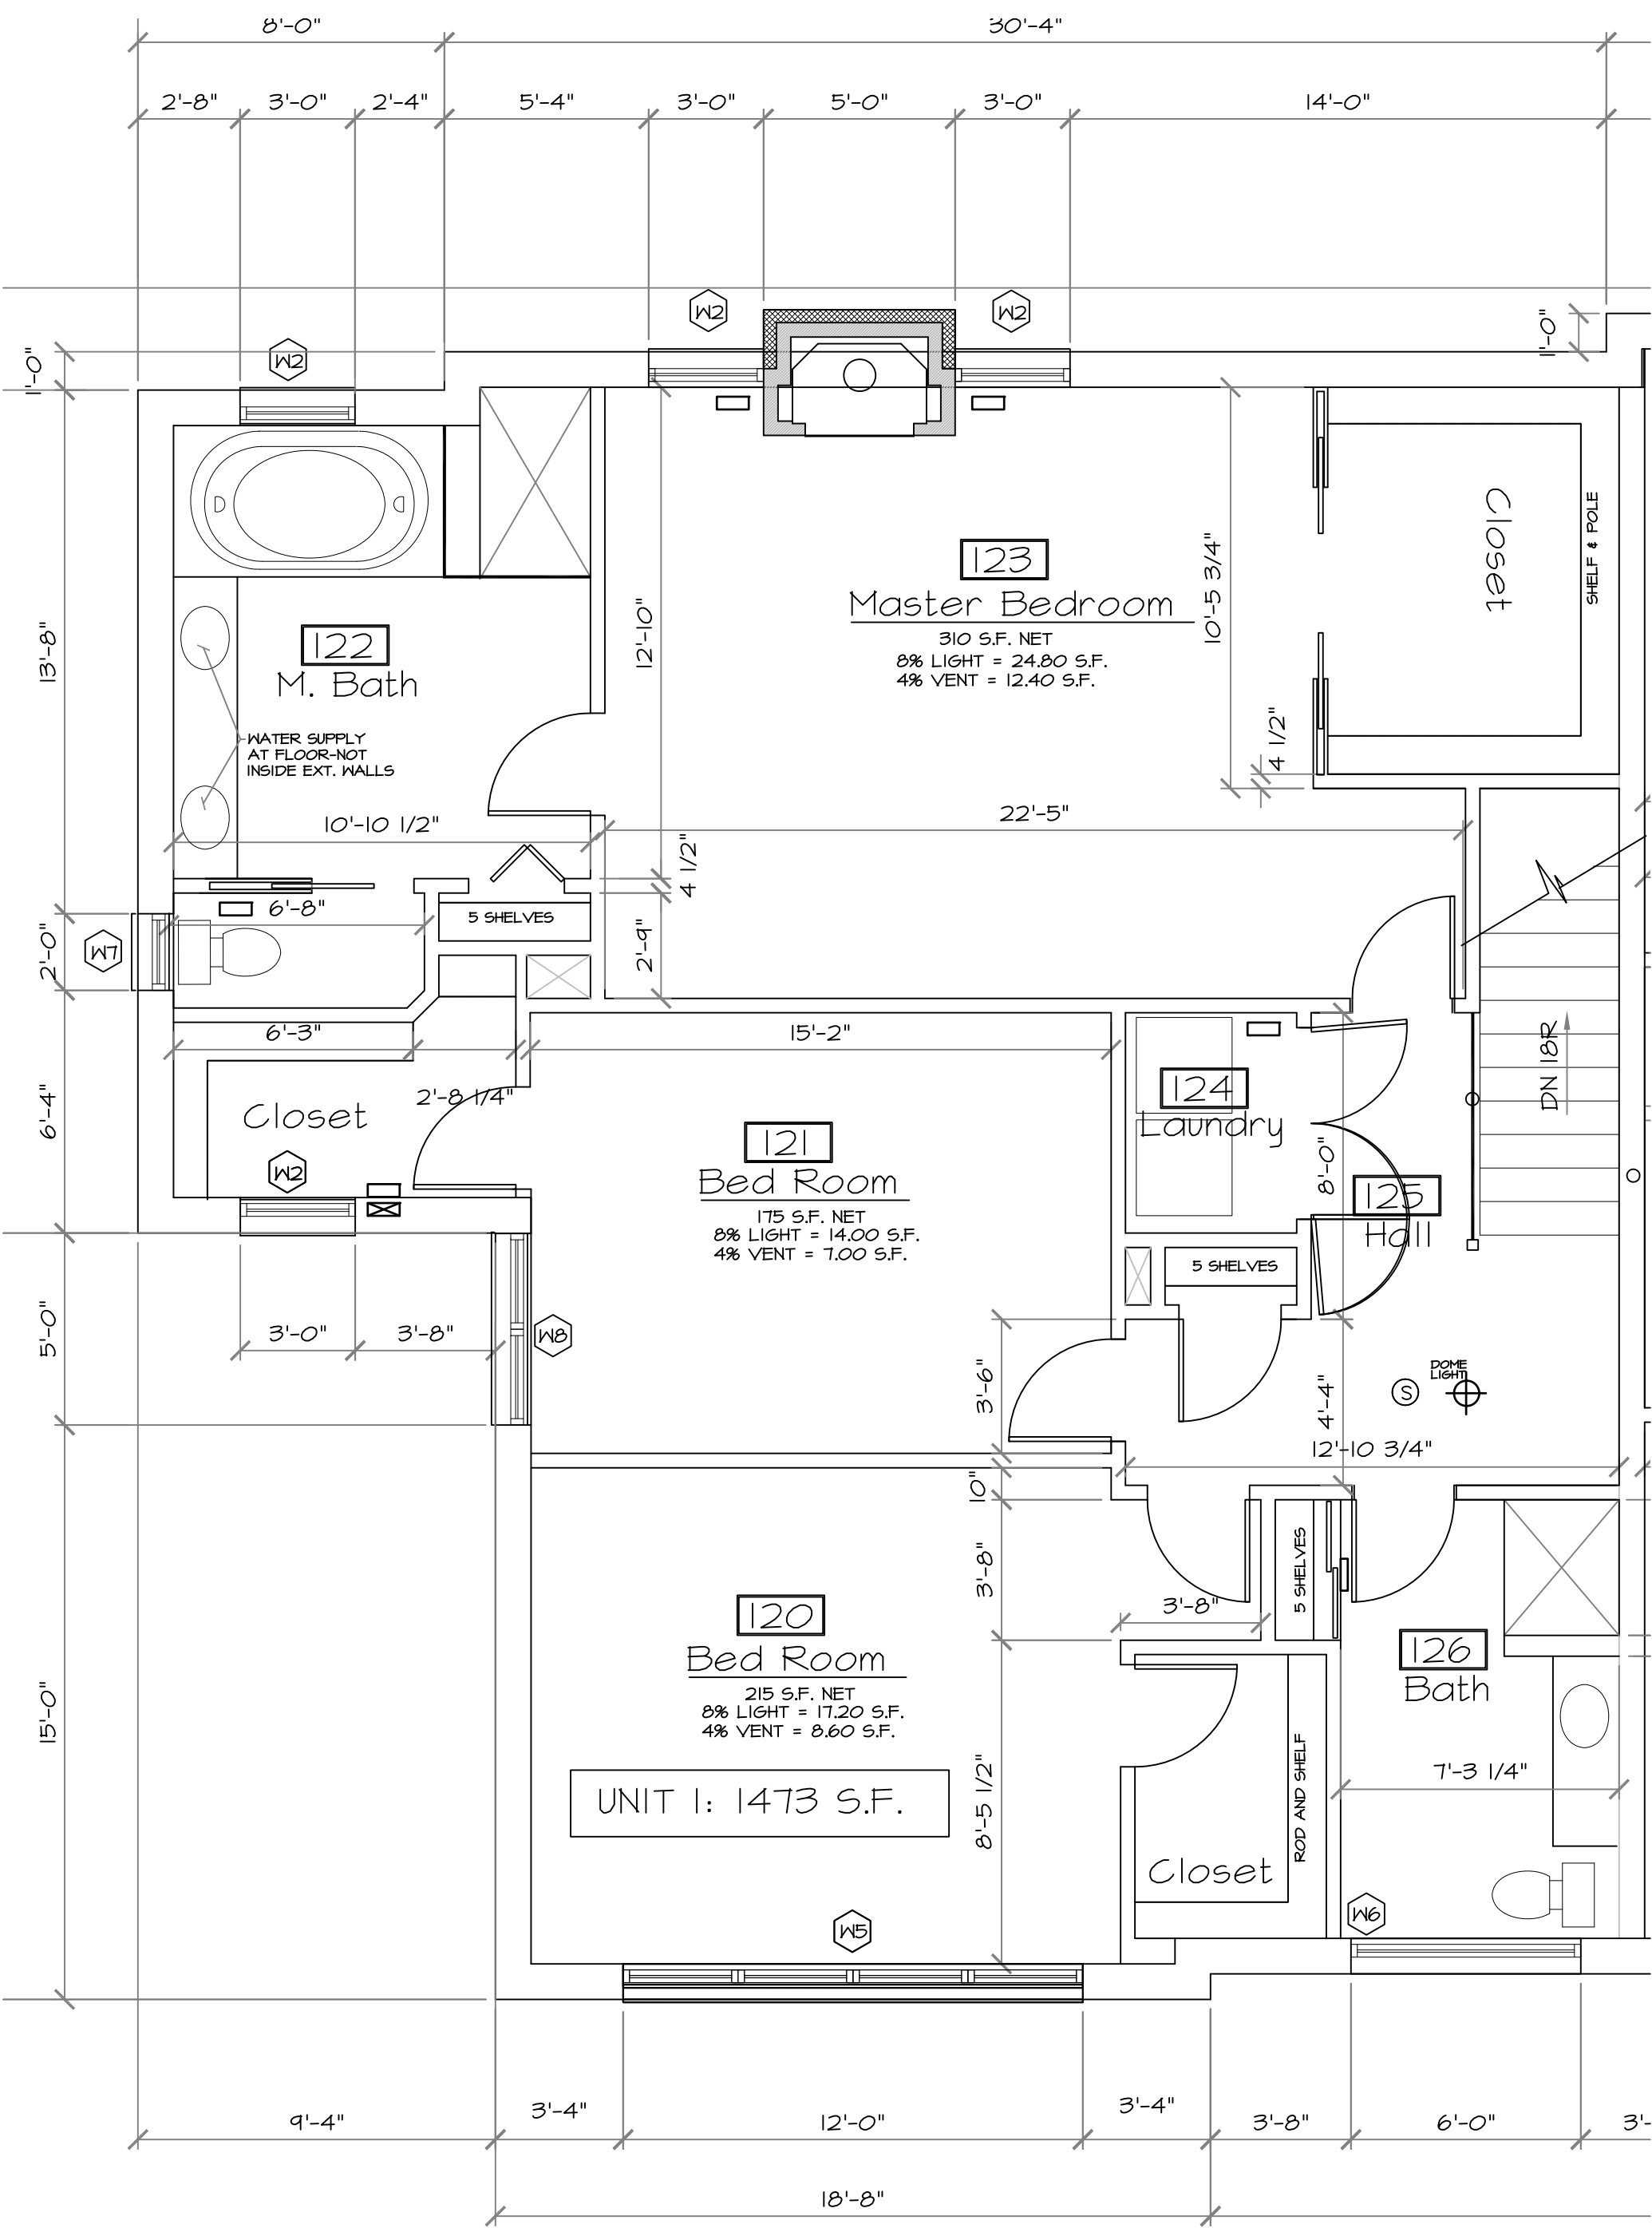

GRND 3 BEDROOM PLAN #25 & 51
FLR SCALE: 1/4" = 1'-0"

1ST FLR 3 BEDROOM PLAN #25 & 51
 SCALE: 1/4" = 1'-0"

2ND 3 BEDROOM PLAN #25 & 51
 FLR SCALE: 1/4" = 1'-0"