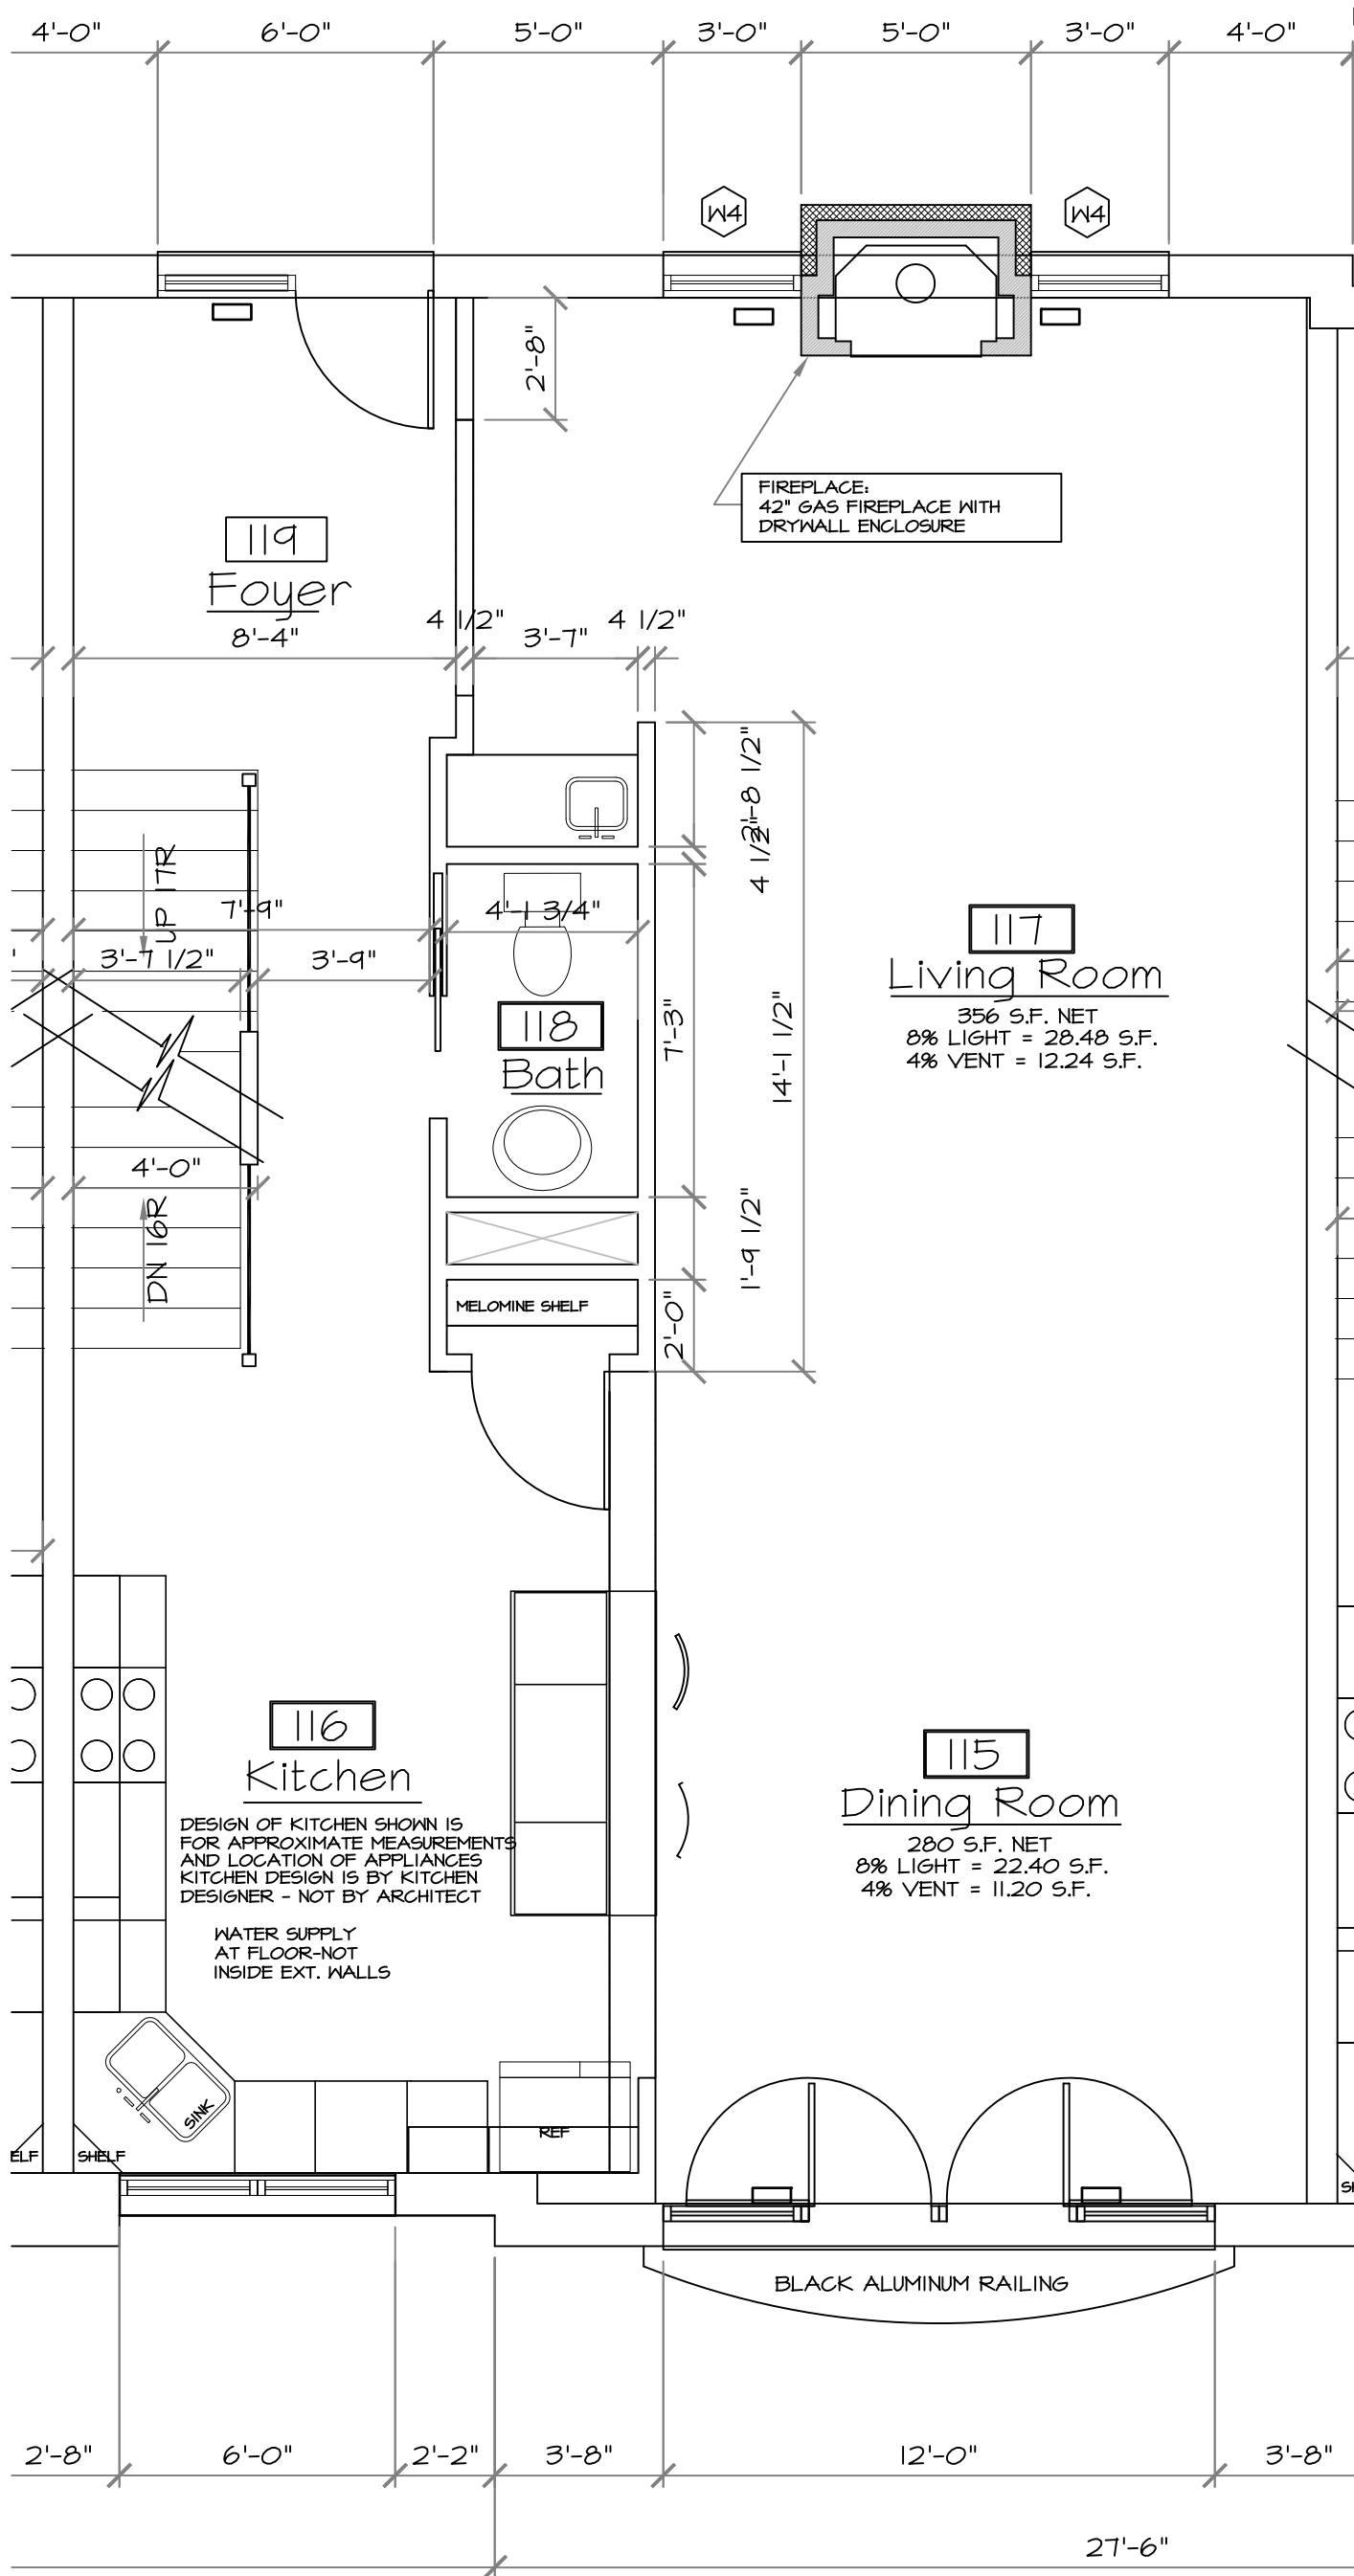

GRND 2 BEDROOM PLAN #35 & 37  
FLR SCALE: 1/4" = 1'-0"

1ST 2 BEDROOM PLAN #35 & 37  
FLR SCALE: 1/4" = 1'-0"

2ND  
FLR

2 BEDROOM PLAN #35 & 37  
SCALE: 1/4" = 1'-0"