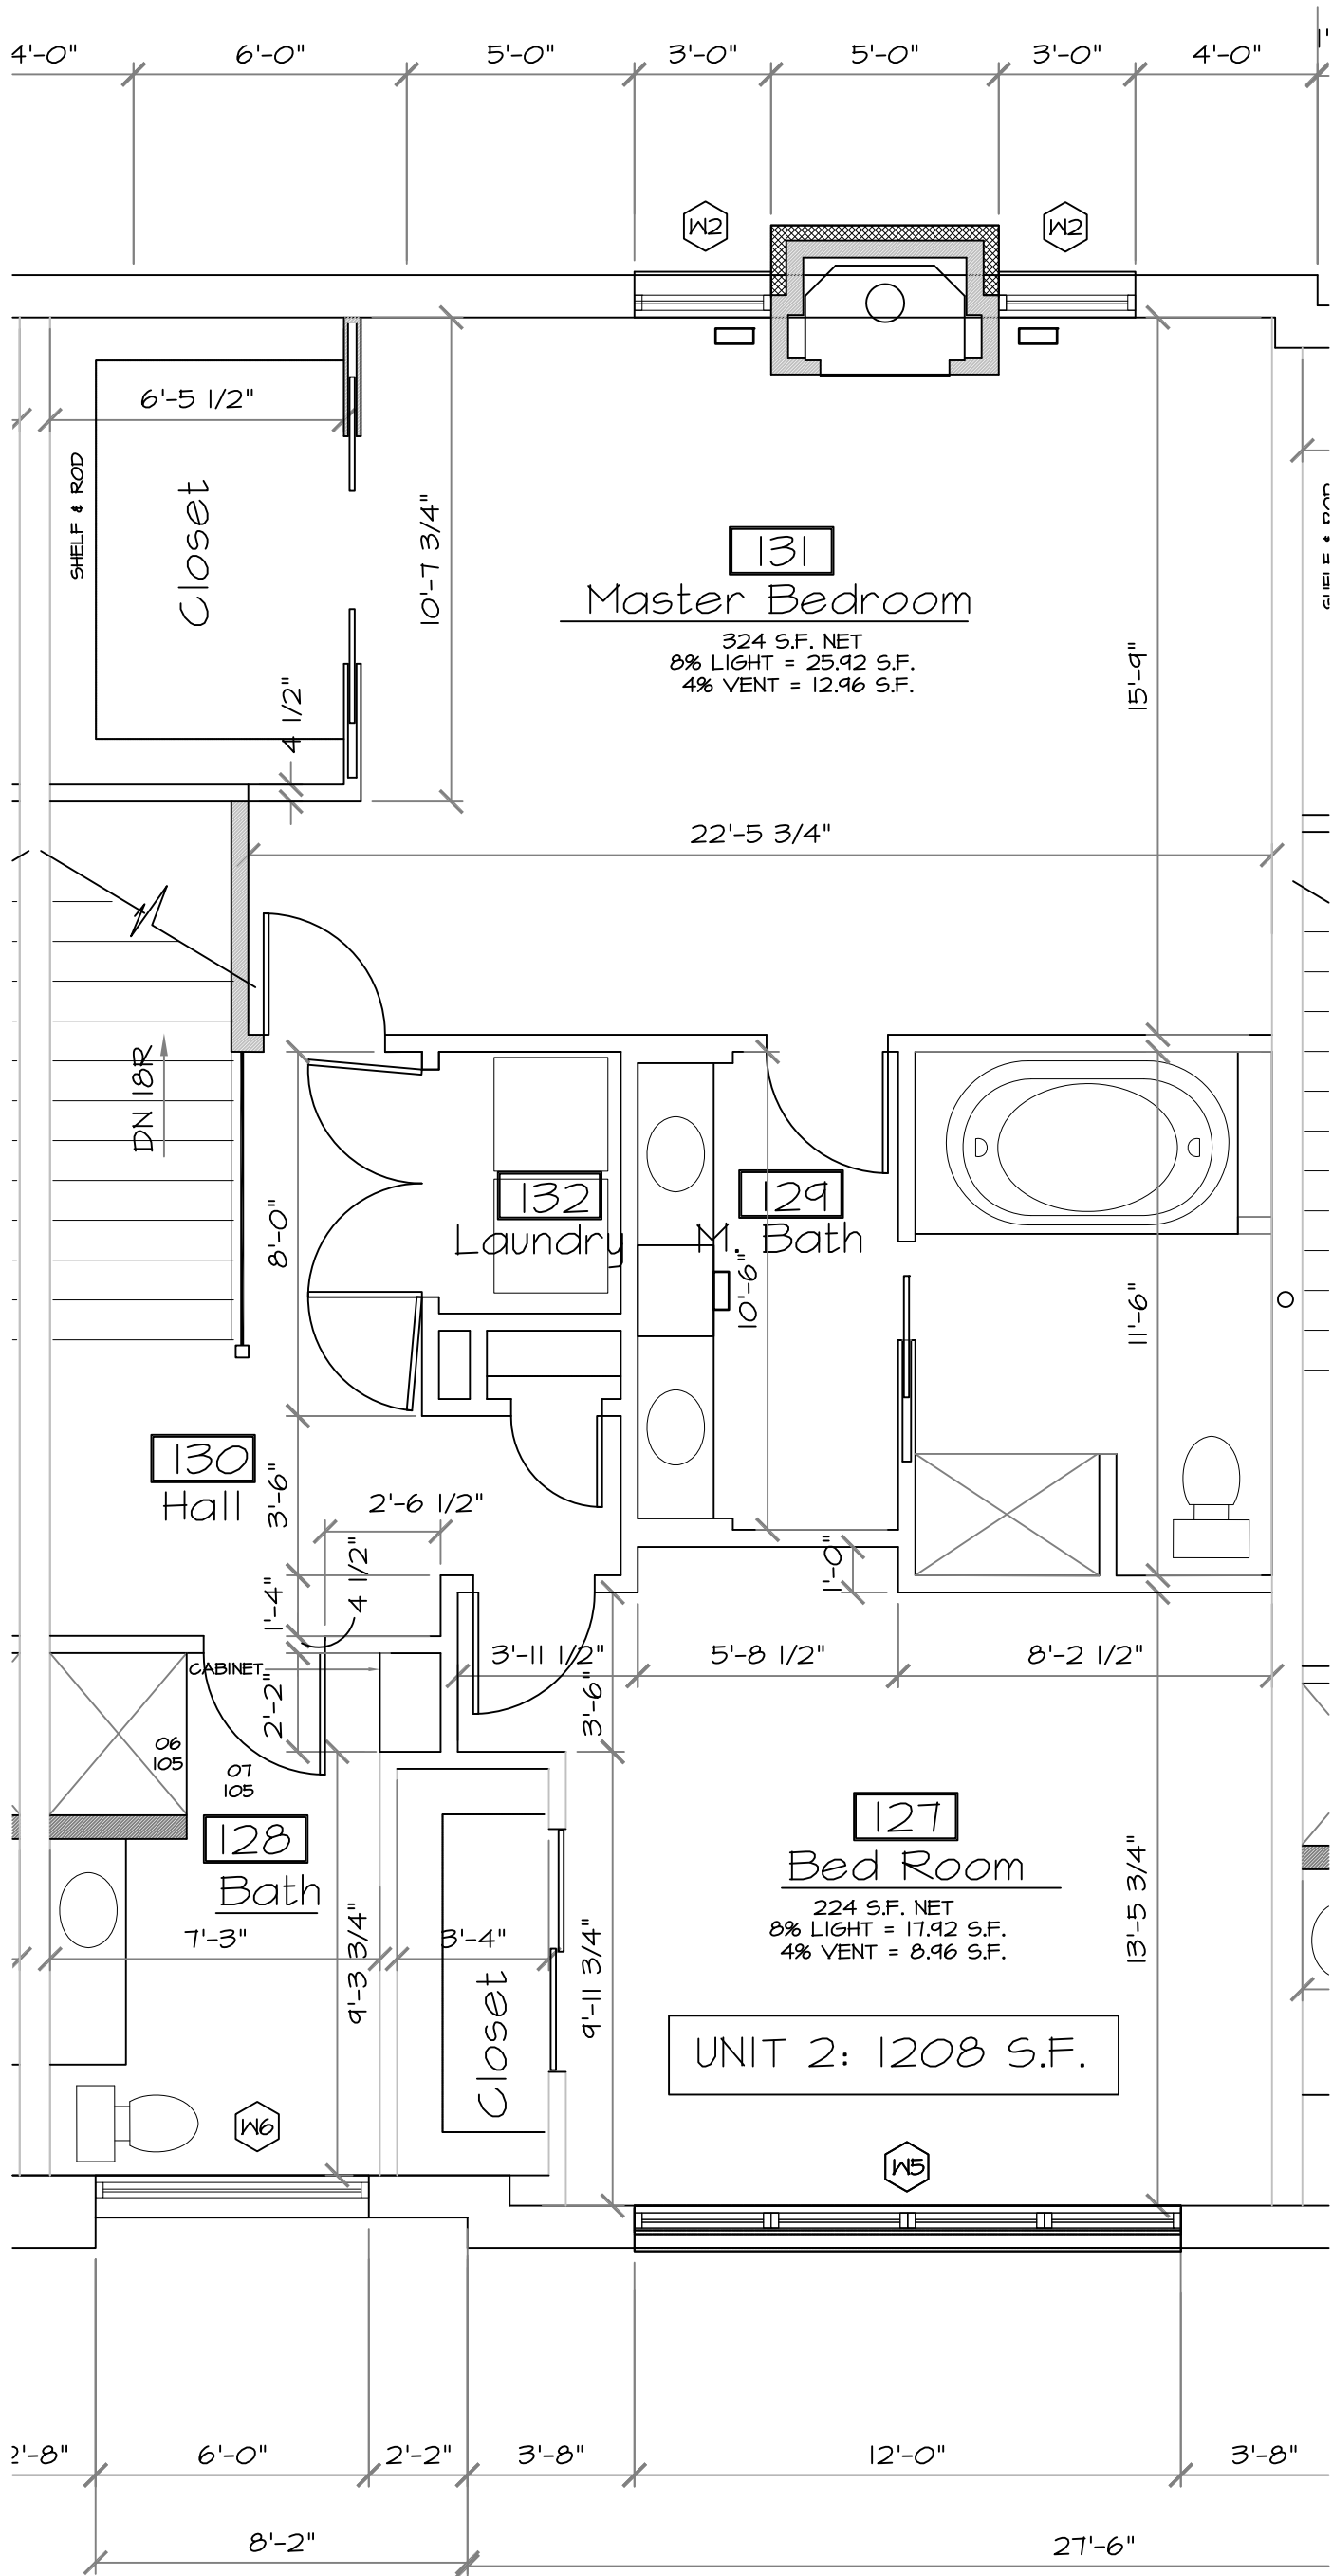

GRND 2 BEDROOM PLAN #35 & 37  
FLR SCALE: 1/4" = 1'-0"

1ST 2 BEDROOM PLAN #35 & 37  
FLR SCALE: 1/4" = 1'-0"

2ND  
FLR

2 BEDROOM PLAN #35 & 37  
SCALE: 1/4" = 1'-0"