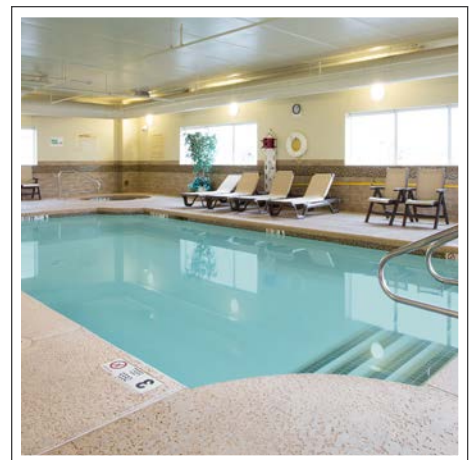

COUNTRY

INN & SUITES

COUNTRY INN & SUITES BUFFALO SOUTH
 164 B SLADE AVE. WEST SENECA, NY 14224
 716-259-8520

CHECK IN: 3 PM
 CHECK OUT: NOON

OUR WEST SENECA HOTEL IS AT AN IDEAL LOCATION, JUST SOUTH OF BUFFALO AND DIRECTLY OFF I-90. CLOSE TO SHOPPING AREAS, RESTAURANTS, AND ATTRACTIONS, THE COUNTRY INN & SUITES IS NEAR NIAGARA FALLS, NEW ERA FIELD, AND THE BUFFALO ZOO. THE BUFFALO NIAGARA INTERNATIONAL AIRPORT IS JUST 20 MINUTES AWAY, MAKING TRAVEL PLANS SIMPLE AND CONVENIENT.

108 GUEST ROOMS AND SUITES | COMPLIMENTARY DELUXE BREAKFAST | REFRIGERATOR AND MICROWAVE ROOMS | FRESH, WARM COOKIES AT CHECK-IN | INDOOR POOL AND WHIRLPOOL | HEALTH AND FITNESS CENTER | GUEST LAUNDRY FACILITY | BUSINESS CENTER
 COMPLIMENTARY WI-FI | OUTDOOR PATIO | PET FRIENDLY (FEE) | RADISSON REWARDS