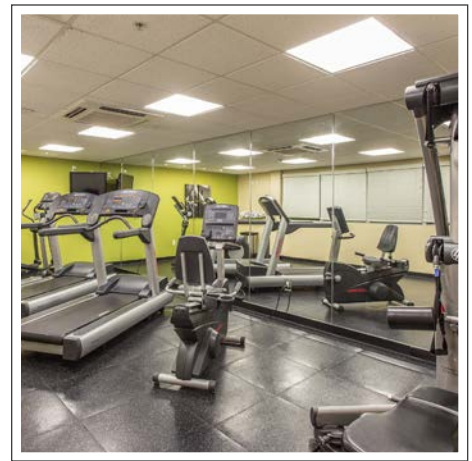

COUNTRY

INN & SUITES

COUNTRY INN & SUITES BUFFALO SOUTH
 164 B SLADE AVE. WEST SENECA, NY 14224
 716-259-8520

CHECK IN: 3 PM
 CHECK OUT: NOON

OUR WEST SENECA HOTEL IS AT AN IDEAL LOCATION, JUST SOUTH OF BUFFALO AND DIRECTLY OFF I-90. CLOSE TO SHOPPING AREAS, RESTAURANTS, AND ATTRACTIONS, THE COUNTRY INN & SUITES IS NEAR NIAGARA FALLS, NEW ERA FIELD, AND THE BUFFALO ZOO. THE BUFFALO NIAGARA INTERNATIONAL AIRPORT IS JUST 20 MINUTES AWAY, MAKING TRAVEL PLANS SIMPLE AND CONVENIENT.

108 GUEST ROOMS AND SUITES | COMPLIMENTARY DELUXE BREAKFAST | REFRIGERATOR AND MICROWAVE ROOMS | FRESH, WARM COOKIES AT CHECK-IN | INDOOR POOL AND WHIRLPOOL | HEALTH AND FITNESS CENTER | GUEST LAUNDRY FACILITY | BUSINESS CENTER
 COMPLIMENTARY WI-FI | OUTDOOR PATIO | PET FRIENDLY (FEE) | RADISSON REWARDS