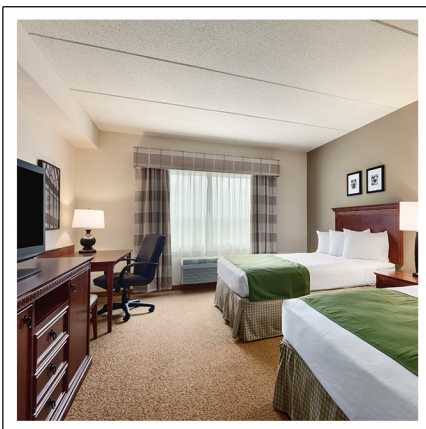

**COUNTRY INN & SUITES BUFFALO SOUTH**  
 164 B SLADE AVENUE  
 WEST SENECA, NY 14224  
 PHONE: 716-259-8520

CHECK IN: 3 PM  
 CHECK OUT: NOON

THE COUNTRY INN & SUITES IN WEST SENECA IS AT AN IDEAL LOCATION, JUST SOUTH OF BUFFALO AND DIRECTLY OFF I-90. CLOSE TO SHOPPING AREAS, RESTAURANTS AND MANY ATTRACTIONS. OUR WEST SENECA HOTEL FEATURES URBAN ARCHITECTURE AND WELCOMING INTERIORS INCLUDING HARDWOOD FLOORS AND A BEAUTIFUL LOBBY FIREPLACE TO GIVE YOU THE FEELING OF HOME. THIS LOCATION'S DÉCOR IS WARM, WELCOMING, MODERN AND FRIENDLY WHILE PROVIDING AMENITIES TO MAKE YOUR STAY AS PRODUCTIVE AND COMFORTABLE AS POSSIBLE.

108 GUEST ROOMS AND SUITES | COMPLIMENTARY DELUXE BREAKFAST | REFRIGERATOR AND MICROWAVE ROOMS  
 FRESH, WARM COOKIES AT CHECK-IN | INDOOR POOL AND WHIRLPOOL | HEALTH AND FITNESS CENTER | GUEST LAUNDRY FACILITY  
 BUSINESS CENTER | COMPLIMENTARY WI-FI | OUTDOOR PATIO | PET FRIENDLY (FEE) | RADISSON REWARDS