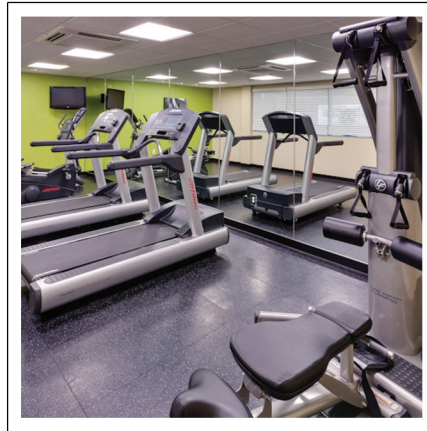

**COUNTRY INN & SUITES BUFFALO SOUTH**  
 164 B SLADE AVENUE  
 WEST SENECA, NY 14224  
 PHONE: 716-259-8520

CHECK IN: 3 PM  
 CHECK OUT: NOON

THE COUNTRY INN & SUITES IN WEST SENECA IS AT AN IDEAL LOCATION, JUST SOUTH OF BUFFALO AND DIRECTLY OFF I-90. CLOSE TO SHOPPING AREAS, RESTAURANTS AND MANY ATTRACTIONS. OUR WEST SENECA HOTEL FEATURES URBAN ARCHITECTURE AND WELCOMING INTERIORS INCLUDING HARDWOOD FLOORS AND A BEAUTIFUL LOBBY FIREPLACE TO GIVE YOU THE FEELING OF HOME. THIS LOCATION'S DÉCOR IS WARM, WELCOMING, MODERN AND FRIENDLY WHILE PROVIDING AMENITIES TO MAKE YOUR STAY AS PRODUCTIVE AND COMFORTABLE AS POSSIBLE.

108 GUEST ROOMS AND SUITES | COMPLIMENTARY DELUXE BREAKFAST | REFRIGERATOR AND MICROWAVE ROOMS  
 FRESH, WARM COOKIES AT CHECK-IN | INDOOR POOL AND WHIRLPOOL | HEALTH AND FITNESS CENTER | GUEST LAUNDRY FACILITY  
 BUSINESS CENTER | COMPLIMENTARY WI-FI | OUTDOOR PATIO | PET FRIENDLY (FEE) | RADISSON REWARDS