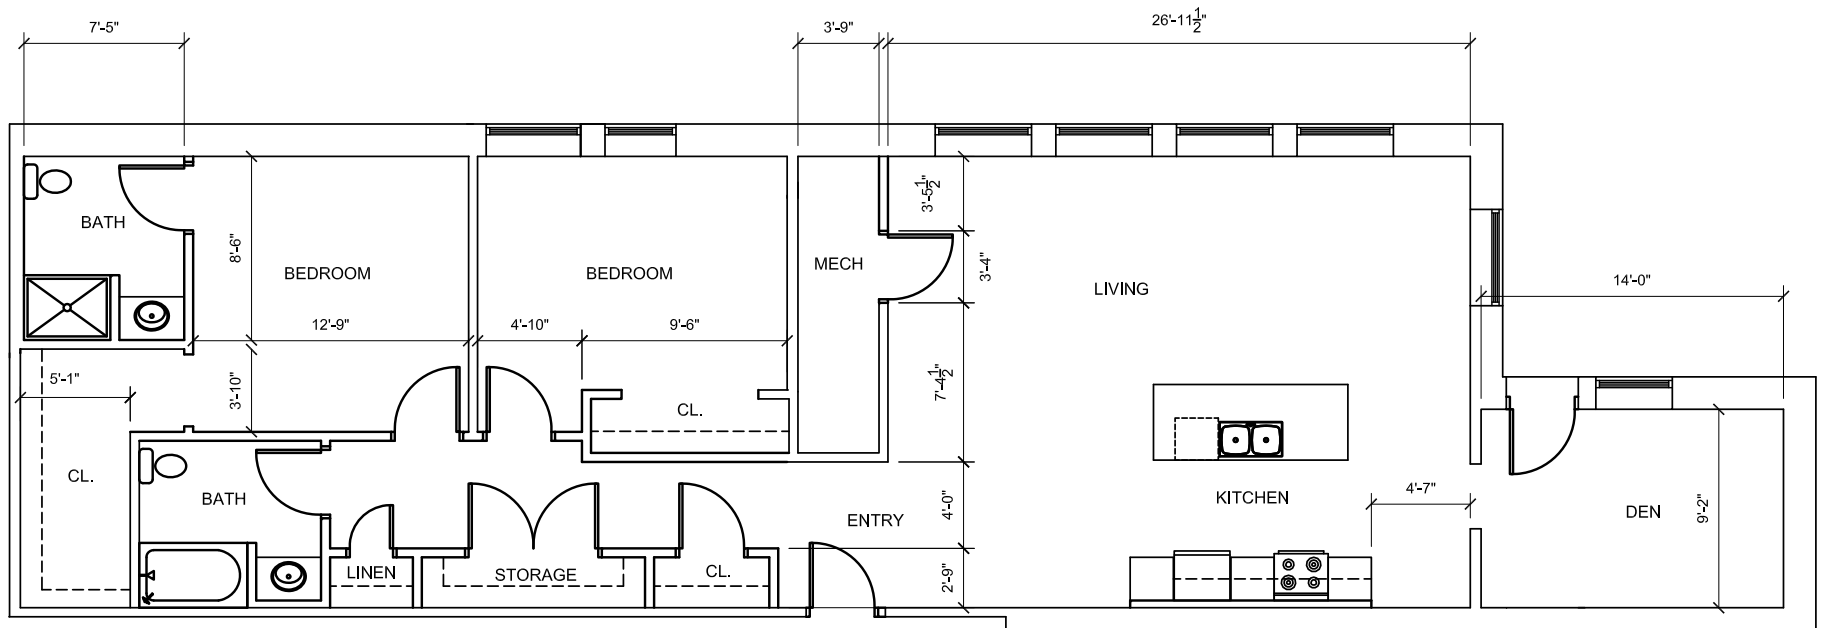

## FLOOR PLANS

1350 EGGERT ROAD

Buffalo, NY 14226

APT. G1

1,527 SF

1350 EGGERT ROAD

Buffalo, NY 14226

APT. G2

1,534 SF

1350 EGGERT ROAD

Buffalo, NY 14226

APT. G4

1,082 SF: 866 SF LOWER, 216 SF UPPER

1350 EGGERT ROAD

Buffalo, NY 14226

APT. G5

1,028 SF: 810 SF LOWER, 218 SF UPPER

1350 EGGERT ROAD

Buffalo, NY 14226

APT. G6

1,028 SF: 810 SF LOWER, 218 SF UPPER

1350 EGGERT ROAD

Buffalo, NY 14226

APT. G7