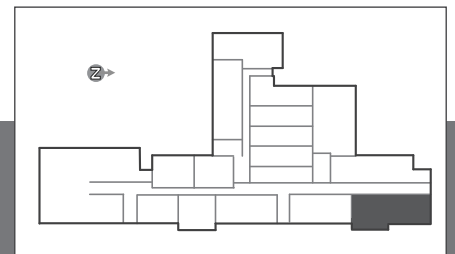

## FLOOR PLANS

1350 EGGERT ROAD

Buffalo, NY 14226

APT. G1

1,527 SF

1350 EGGERT ROAD

Buffalo, NY 14226

APT. G2

1,534 SF

1350 EGGERT ROAD

Buffalo, NY 14226

APT. G4

1,082 SF: 866 SF LOWER, 216 SF UPPER

1350 EGGERT ROAD

Buffalo, NY 14226

APT. G5