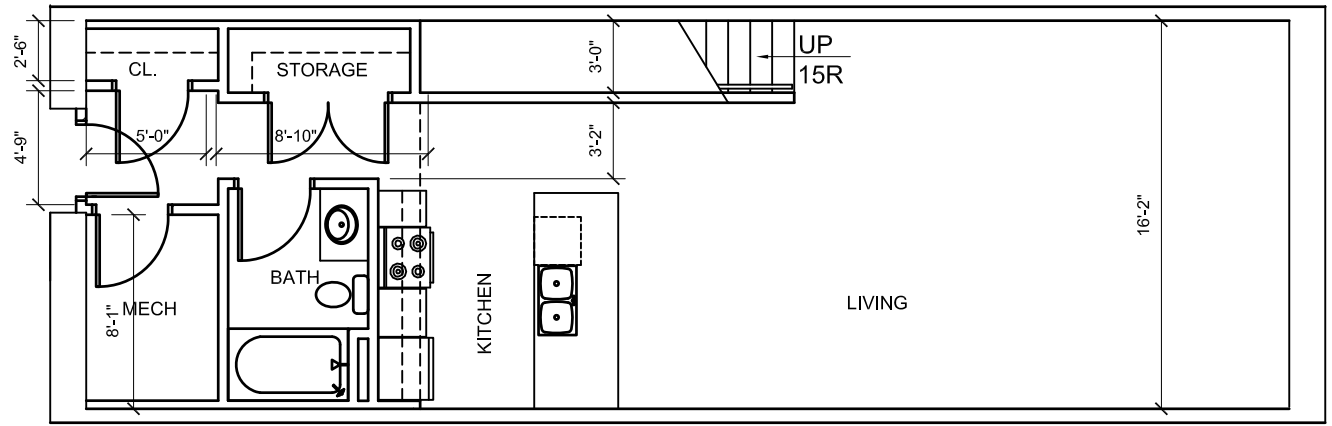

1,534 SF

1350 EGGERT ROAD

Buffalo, NY 14226

APT. G4

1,082 SF: 866 SF LOWER, 216 SF UPPER

1350 EGGERT ROAD

Buffalo, NY 14226

APT. G5

1,028 SF: 810 SF LOWER, 218 SF UPPER

1350 EGGERT ROAD

Buffalo, NY 14226

APT. G6

1,028 SF: 810 SF LOWER, 218 SF UPPER

1350 EGGERT ROAD

Buffalo, NY 14226

APT. G7