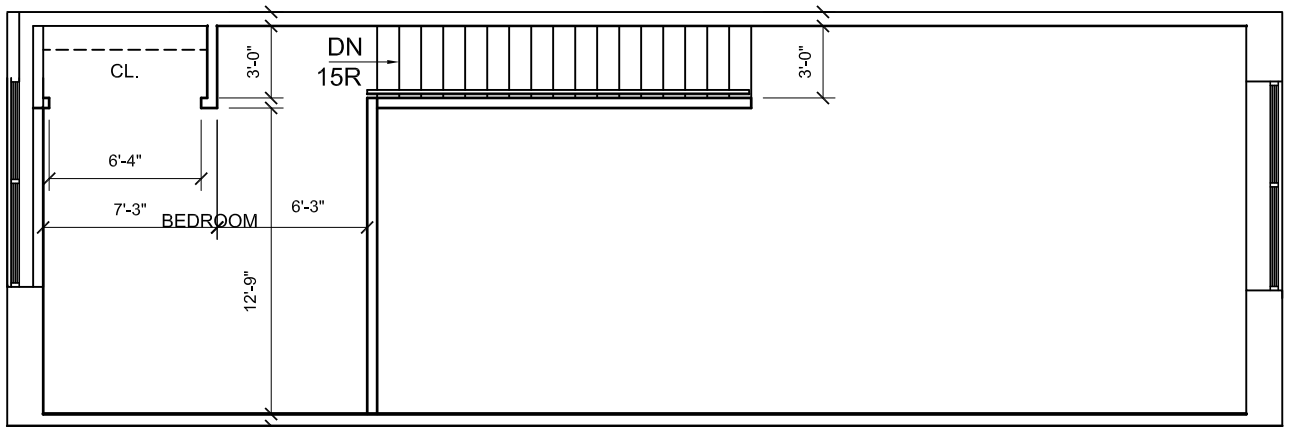

1,534 SF

1350 EGGERT ROAD

Buffalo, NY 14226

APT. G4

1,082 SF: 866 SF LOWER, 216 SF UPPER

1350 EGGERT ROAD

Buffalo, NY 14226

APT. G5