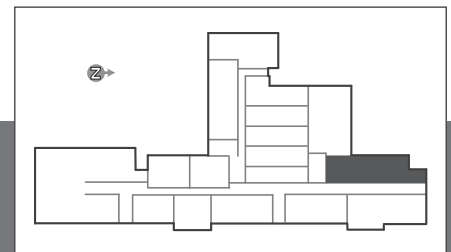

## FLOOR PLANS

1350 EGGERT ROAD

Buffalo, NY 14226

APT. G1

1,527 SF

1350 EGGERT ROAD

Buffalo, NY 14226

APT. G2

1,534 SF

1350 EGGERT ROAD

Buffalo, NY 14226

APT. G4

1,082 SF: 866 SF LOWER, 216 SF UPPER

1350 EGGERT ROAD

Buffalo, NY 14226

APT. G5