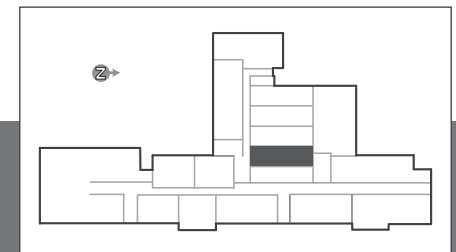

## FLOOR PLANS

1350 EGGERT ROAD

Buffalo, NY 14226

APT. G1

1,527 SF

1350 EGGERT ROAD

Buffalo, NY 14226

APT. G2

1,534 SF

1350 EGGERT ROAD

Buffalo, NY 14226

APT. G4

1,082 SF: 866 SF LOWER, 216 SF UPPER

1350 EGGERT ROAD

Buffalo, NY 14226

APT. G5