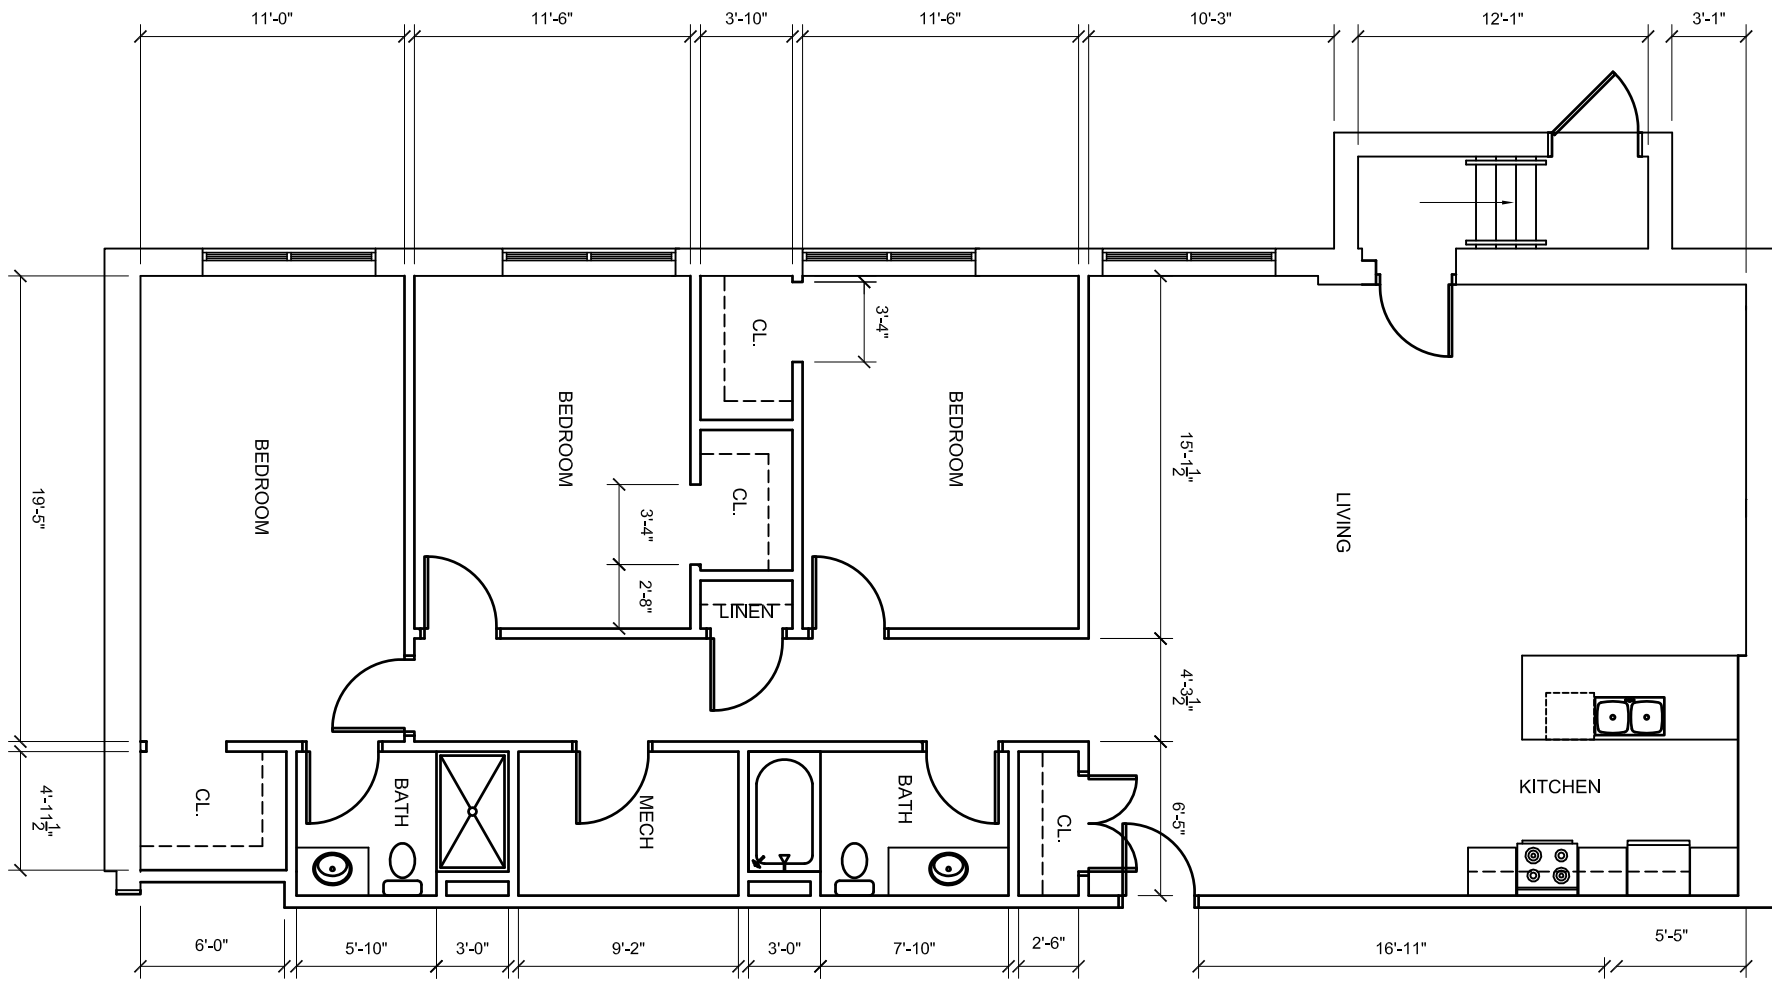

1,028 SF: 810 SF LOWER, 218 SF UPPER

1350 EGGERT ROAD

Buffalo, NY 14226

APT. G6

1,028 SF: 810 SF LOWER, 218 SF UPPER

1350 EGGERT ROAD

Buffalo, NY 14226

APT. G7

1,008 SF: 794 SF LOWER, 214 SF UPPER

1350 EGGERT ROAD

Buffalo, NY 14226

APT. G8

1,714 SF

1350 EGGERT ROAD

Buffalo, NY 14226

APT. G9