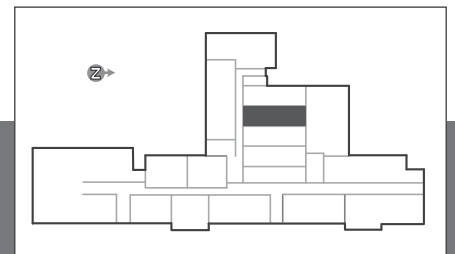

1,028 SF: 810 SF LOWER, 218 SF UPPER

1350 EGGERT ROAD

Buffalo, NY 14226

APT. G6

1,028 SF: 810 SF LOWER, 218 SF UPPER

1350 EGGERT ROAD

Buffalo, NY 14226

APT. G7