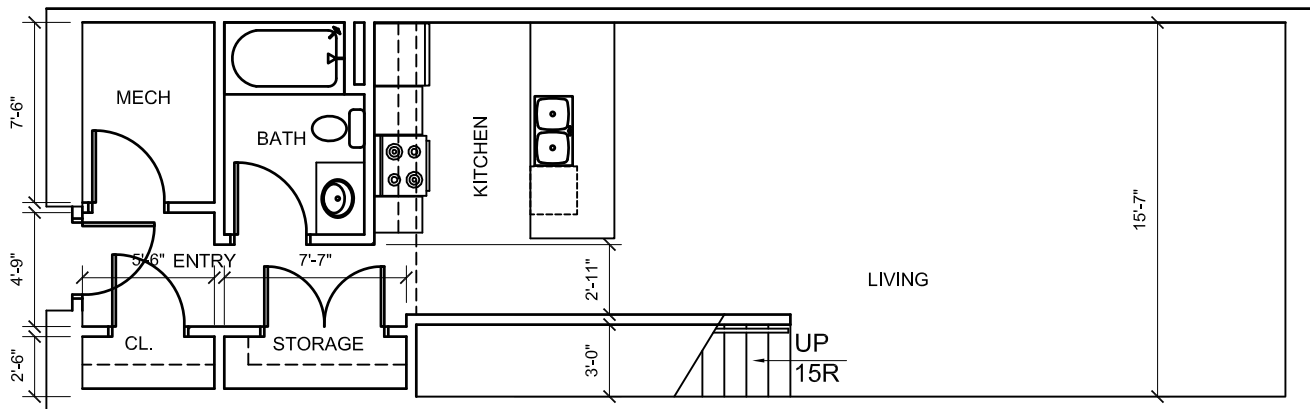

## FLOOR PLANS

1350 EGGERT ROAD

Buffalo, NY 14226

APT. G1

1,527 SF

1350 EGGERT ROAD

Buffalo, NY 14226

APT. G2

1,534 SF

1350 EGGERT ROAD

Buffalo, NY 14226

APT. G4

1,082 SF: 866 SF LOWER, 216 SF UPPER

1350 EGGERT ROAD

Buffalo, NY 14226

APT. G5

1,028 SF: 810 SF LOWER, 218 SF UPPER

1350 EGGERT ROAD

Buffalo, NY 14226

APT. G6

1,028 SF: 810 SF LOWER, 218 SF UPPER

1350 EGGERT ROAD

Buffalo, NY 14226

APT. G7