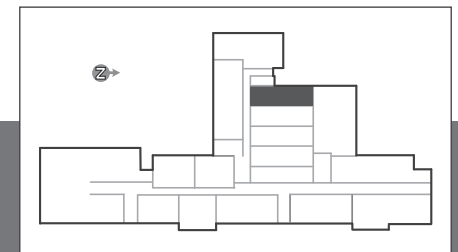

1,028 SF: 810 SF LOWER, 218 SF UPPER

1350 EGGERT ROAD

Buffalo, NY 14226

APT. G6

1,028 SF: 810 SF LOWER, 218 SF UPPER

1350 EGGERT ROAD

Buffalo, NY 14226

APT. G7