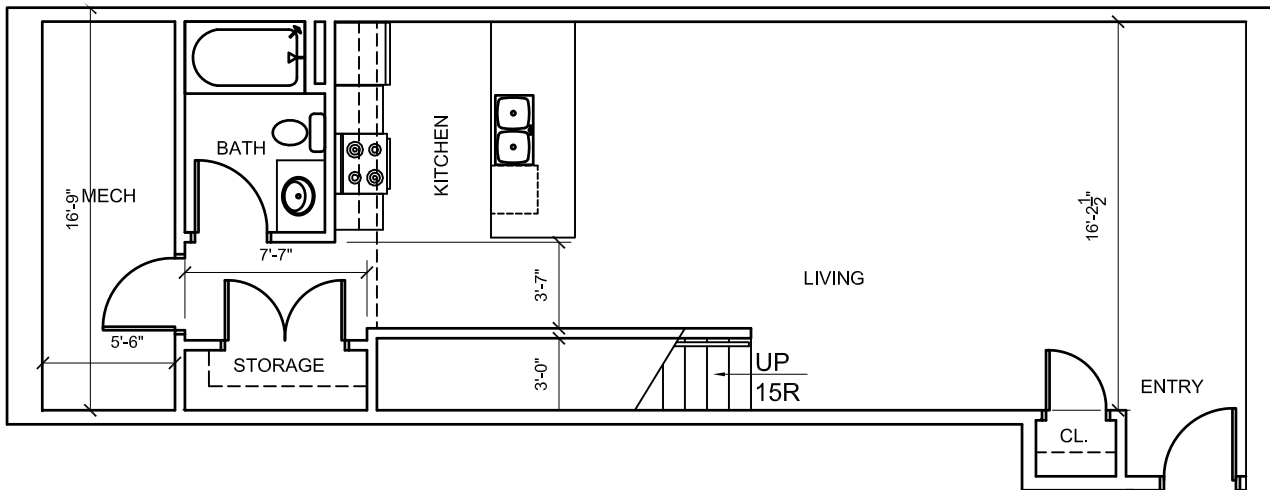

## FLOOR PLANS

1350 EGGERT ROAD

Buffalo, NY 14226

APT. G1

1,527 SF

1350 EGGERT ROAD

Buffalo, NY 14226

APT. G2

1,534 SF

1350 EGGERT ROAD

Buffalo, NY 14226

APT. G4

1,082 SF: 866 SF LOWER, 216 SF UPPER

1350 EGGERT ROAD

Buffalo, NY 14226

APT. G5

1,028 SF: 810 SF LOWER, 218 SF UPPER

1350 EGGERT ROAD

Buffalo, NY 14226

APT. G6

1,028 SF: 810 SF LOWER, 218 SF UPPER

1350 EGGERT ROAD

Buffalo, NY 14226

APT. G7