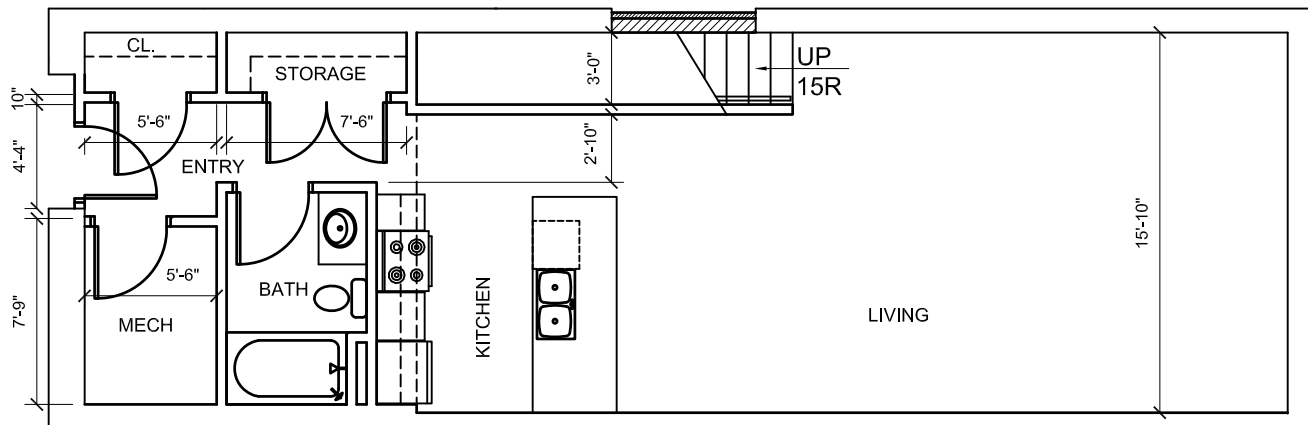

1,028 SF: 810 SF LOWER, 218 SF UPPER

1350 EGGERT ROAD

Buffalo, NY 14226

APT. G6

1,028 SF: 810 SF LOWER, 218 SF UPPER

1350 EGGERT ROAD

Buffalo, NY 14226

APT. G7

1,008 SF: 794 SF LOWER, 214 SF UPPER

1350 EGGERT ROAD

Buffalo, NY 14226

APT. G8

1,714 SF

1350 EGGERT ROAD

Buffalo, NY 14226

APT. G9