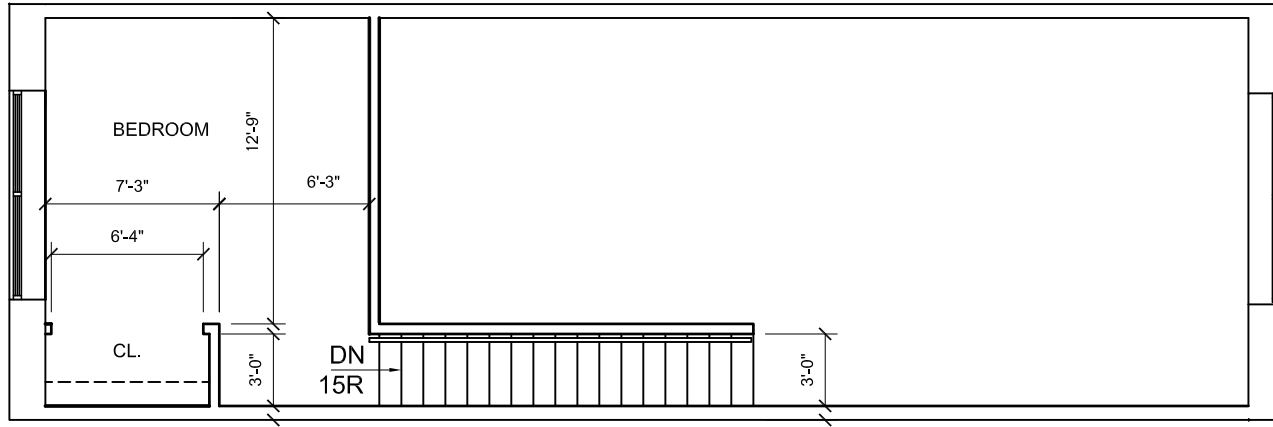

1,534 SF

1350 EGGERT ROAD

Buffalo, NY 14226

APT. G4

1,082 SF: 866 SF LOWER, 216 SF UPPER

1350 EGGERT ROAD

Buffalo, NY 14226

APT. G5

1,028 SF: 810 SF LOWER, 218 SF UPPER

1350 EGGERT ROAD

Buffalo, NY 14226

APT. G6

1,028 SF: 810 SF LOWER, 218 SF UPPER

1350 EGGERT ROAD

Buffalo, NY 14226

APT. G7