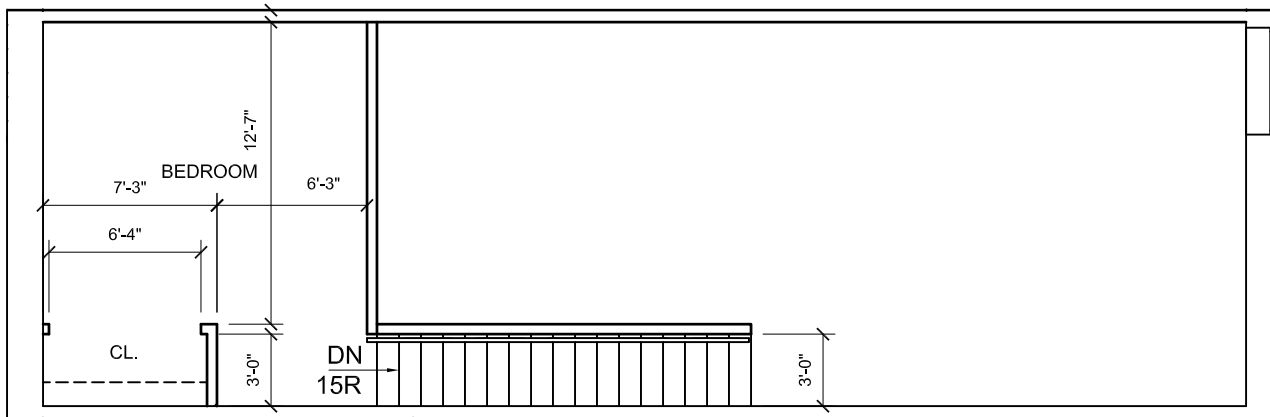

1350 EGGERT ROAD

Buffalo, NY 14226

APT. G4

1,082 SF: 866 SF LOWER, 216 SF UPPER