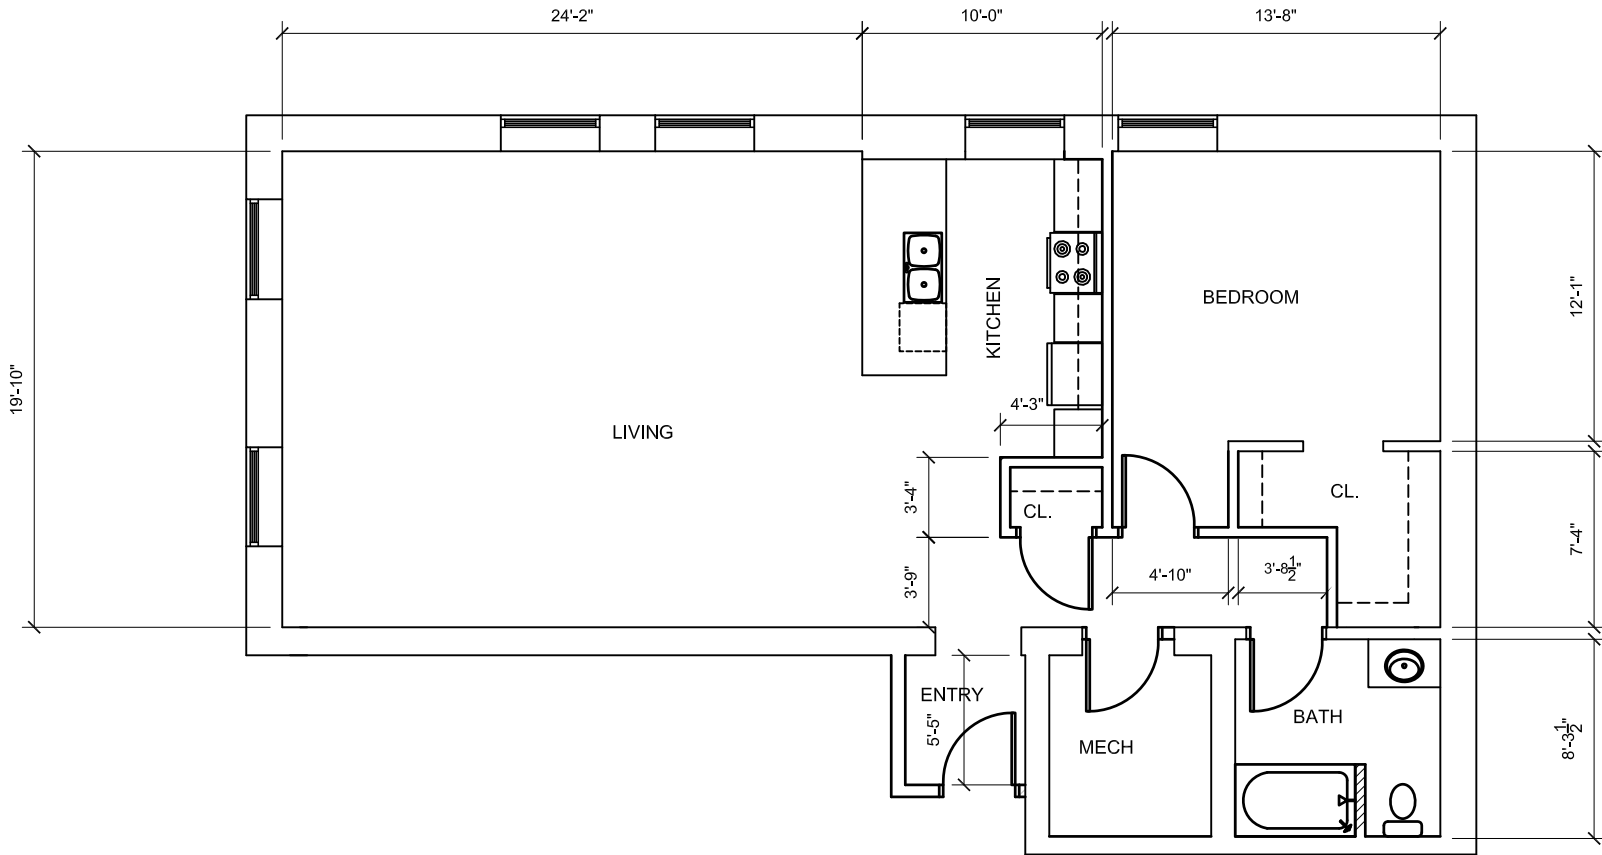

1,008 SF: 794 SF LOWER, 214 SF UPPER

1350 EGGERT ROAD

Buffalo, NY 14226

APT. G8

1,714 SF

1350 EGGERT ROAD

Buffalo, NY 14226

APT. G9