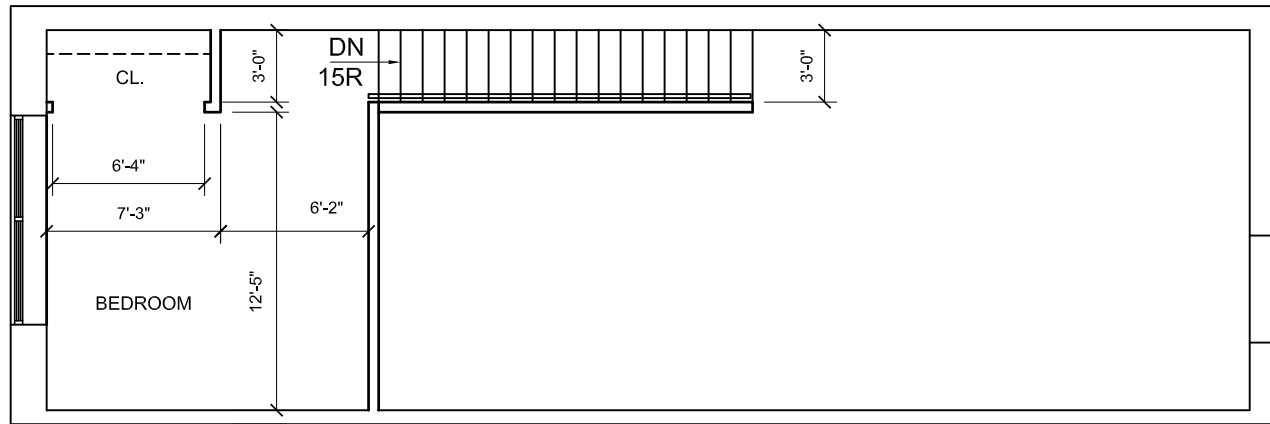

1,028 SF: 810 SF LOWER, 218 SF UPPER

1350 EGGERT ROAD

Buffalo, NY 14226

APT. G6

1,028 SF: 810 SF LOWER, 218 SF UPPER

1350 EGGERT ROAD

Buffalo, NY 14226

APT. G7