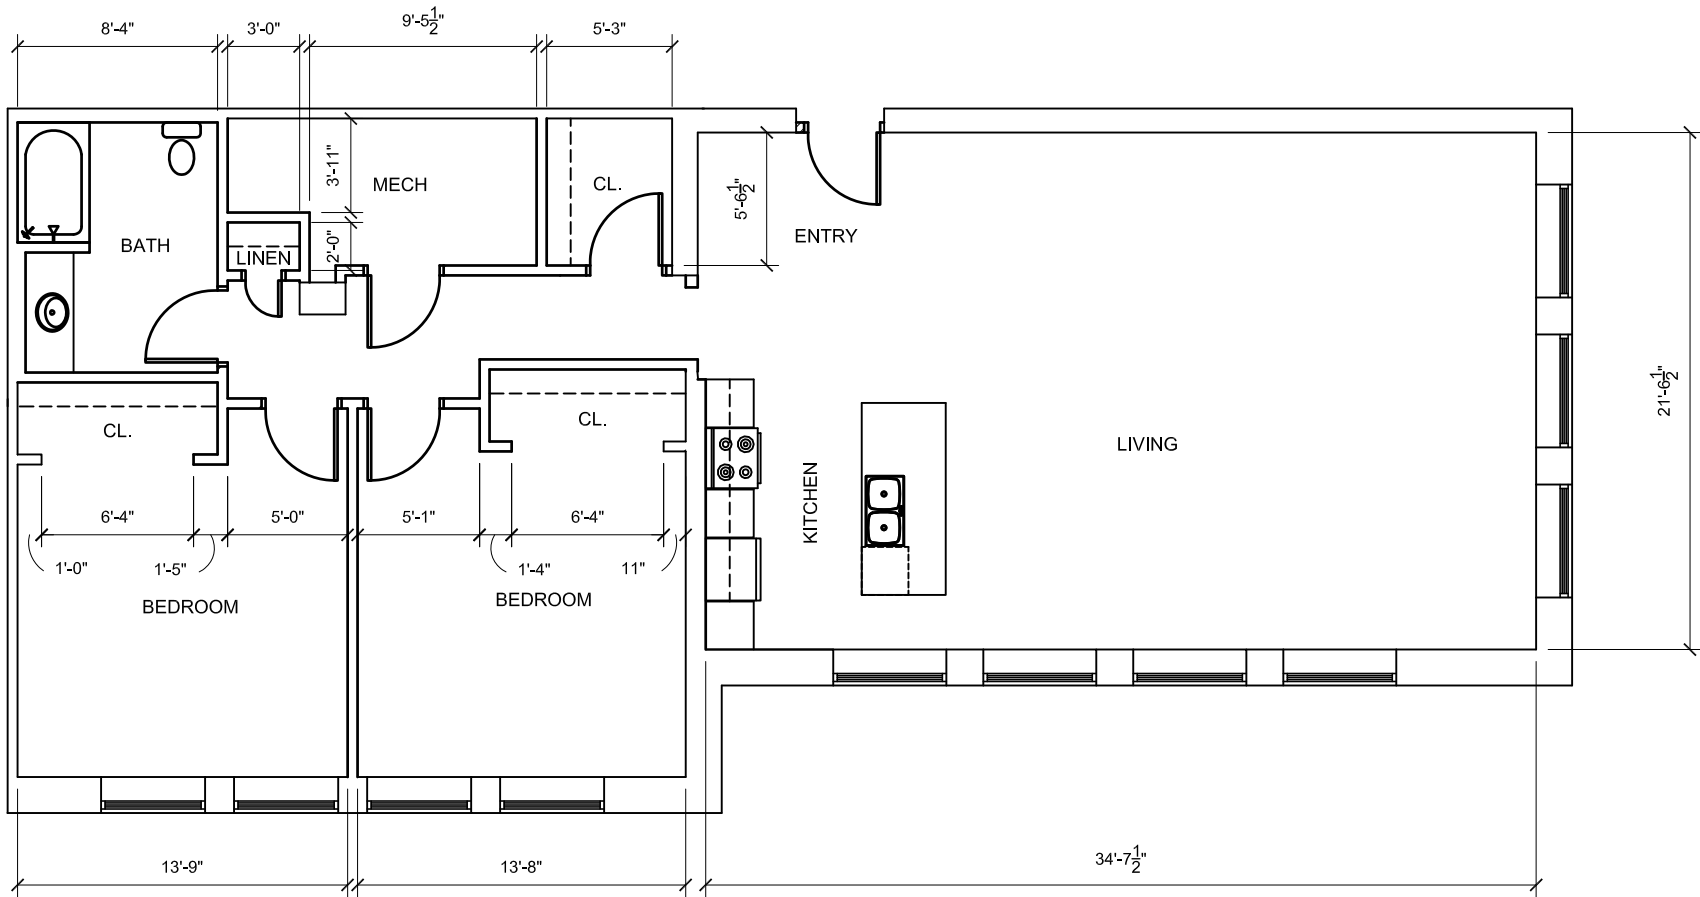

## FLOOR PLANS

1350 EGGERT ROAD

Buffalo, NY 14226

APT. G1

1,527 SF

1350 EGGERT ROAD

Buffalo, NY 14226

APT. G2

1,534 SF

1350 EGGERT ROAD

Buffalo, NY 14226

APT. G4

1,082 SF: 866 SF LOWER, 216 SF UPPER

1350 EGGERT ROAD

Buffalo, NY 14226

APT. G5

1,028 SF: 810 SF LOWER, 218 SF UPPER

1350 EGGERT ROAD

Buffalo, NY 14226

APT. G6

1,028 SF: 810 SF LOWER, 218 SF UPPER

1350 EGGERT ROAD

Buffalo, NY 14226

APT. G7