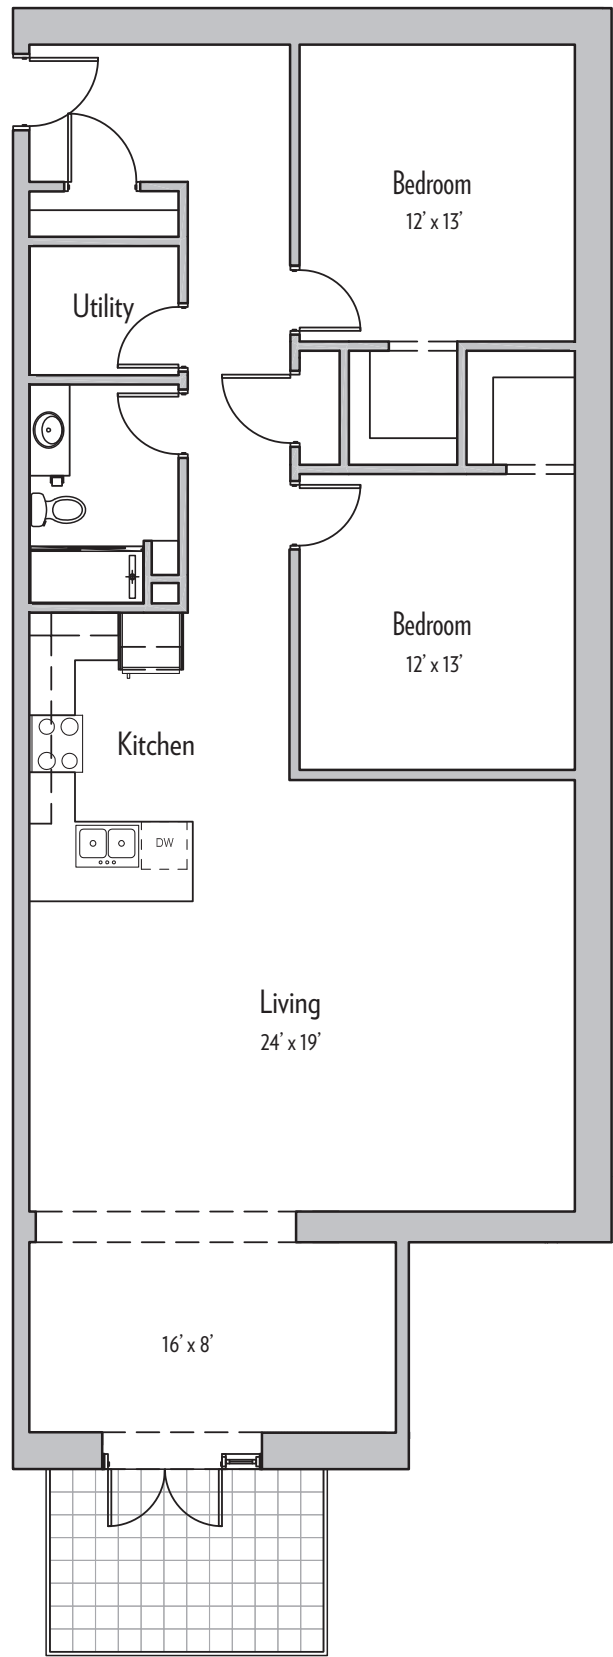

1 DELAWARE ROAD

FLOOR PLANS

1 DELAWARE ROAD

Kenmore, NY 14217

APT. 201

1,150 SF

1 DELAWARE ROAD

Kenmore, NY 14217

APT. 202

770 SF

1 DELAWARE ROAD
Kenmore, NY 14217

APT. 203
1,240 SF

UPPER LEVEL

LOWER LEVEL

1 DELAWARE ROAD

Kenmore, NY 14217

APT. 205

1,600 SF

1 DELAWARE ROAD

Kenmore, NY 14217

APT. 206

1,350 SF

1 DELAWARE ROAD

Kenmore, NY 14217

APT. 207

1,270 SF

1 DELAWARE ROAD

Kenmore, NY 14217

APT. 208

1,375 SF

1 DELAWARE ROAD

Kenmore, NY 14217