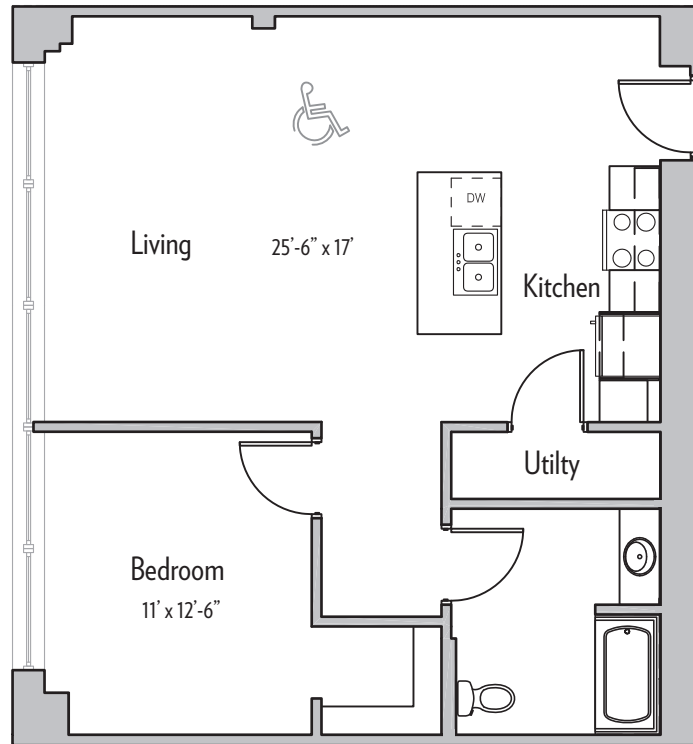

1 DELAWARE ROAD

FLOOR PLANS

1 DELAWARE ROAD

Kenmore, NY 14217

APT. 201

1,150 SF

1 DELAWARE ROAD

Kenmore, NY 14217

APT. 202

770 SF

1 DELAWARE ROAD
Kenmore, NY 14217

APT. 203
1,240 SF

UPPER LEVEL

LOWER LEVEL

1 DELAWARE ROAD

Kenmore, NY 14217

APT. 205

1,600 SF

1 DELAWARE ROAD

Kenmore, NY 14217

APT. 206

1,350 SF

1 DELAWARE ROAD

Kenmore, NY 14217

APT. 207

1,270 SF

1 DELAWARE ROAD

Kenmore, NY 14217

APT. 208

1,375 SF

1 DELAWARE ROAD

Kenmore, NY 14217