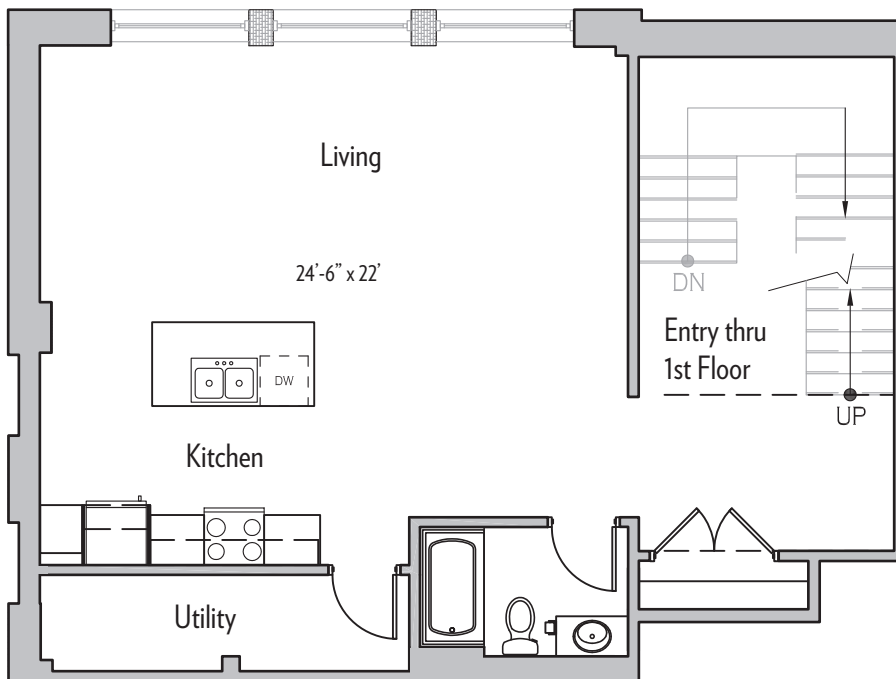

1 DELAWARE ROAD

FLOOR PLANS

1 DELAWARE ROAD

Kenmore, NY 14217

APT. 201

1,150 SF

1 DELAWARE ROAD

Kenmore, NY 14217

APT. 202

770 SF

1 DELAWARE ROAD
Kenmore, NY 14217

APT. 203
1,240 SF

UPPER LEVEL

LOWER LEVEL

1 DELAWARE ROAD

Kenmore, NY 14217

APT. 205

1,600 SF

1 DELAWARE ROAD

Kenmore, NY 14217

APT. 206

1,350 SF

1 DELAWARE ROAD

Kenmore, NY 14217

APT. 207

1,270 SF

1 DELAWARE ROAD

Kenmore, NY 14217

APT. 208

1,375 SF

1 DELAWARE ROAD

Kenmore, NY 14217