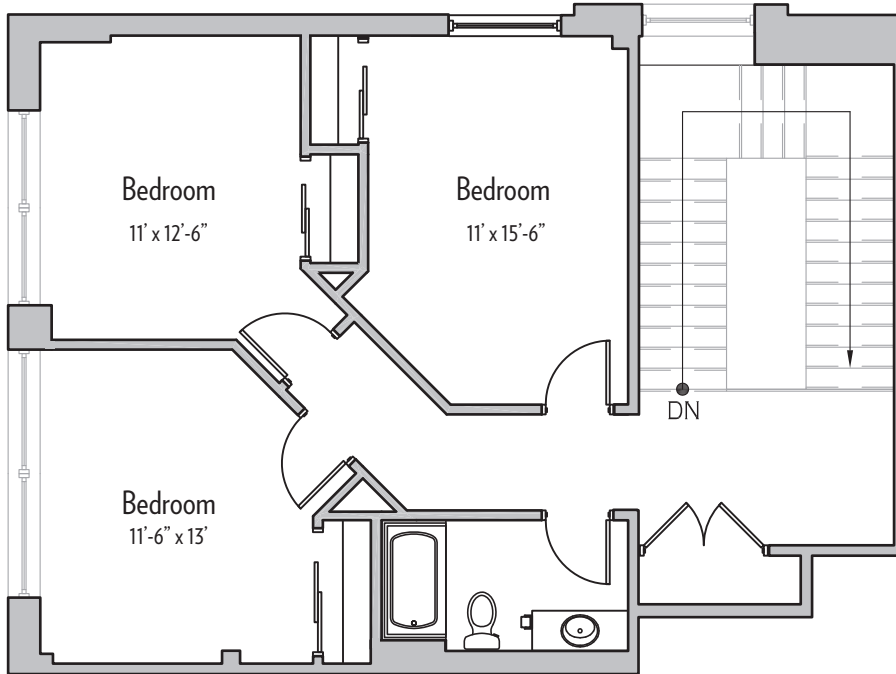

1 DELAWARE ROAD

FLOOR PLANS

1 DELAWARE ROAD

Kenmore, NY 14217

APT. 201

1,150 SF

1 DELAWARE ROAD

Kenmore, NY 14217

APT. 202

770 SF

1 DELAWARE ROAD
Kenmore, NY 14217

APT. 203
1,240 SF

UPPER LEVEL

LOWER LEVEL

1 DELAWARE ROAD

Kenmore, NY 14217

APT. 205

1,600 SF

1 DELAWARE ROAD

Kenmore, NY 14217

APT. 206

1,350 SF

1 DELAWARE ROAD

Kenmore, NY 14217

APT. 207

1,270 SF

1 DELAWARE ROAD

Kenmore, NY 14217

APT. 208

1,375 SF

1 DELAWARE ROAD

Kenmore, NY 14217