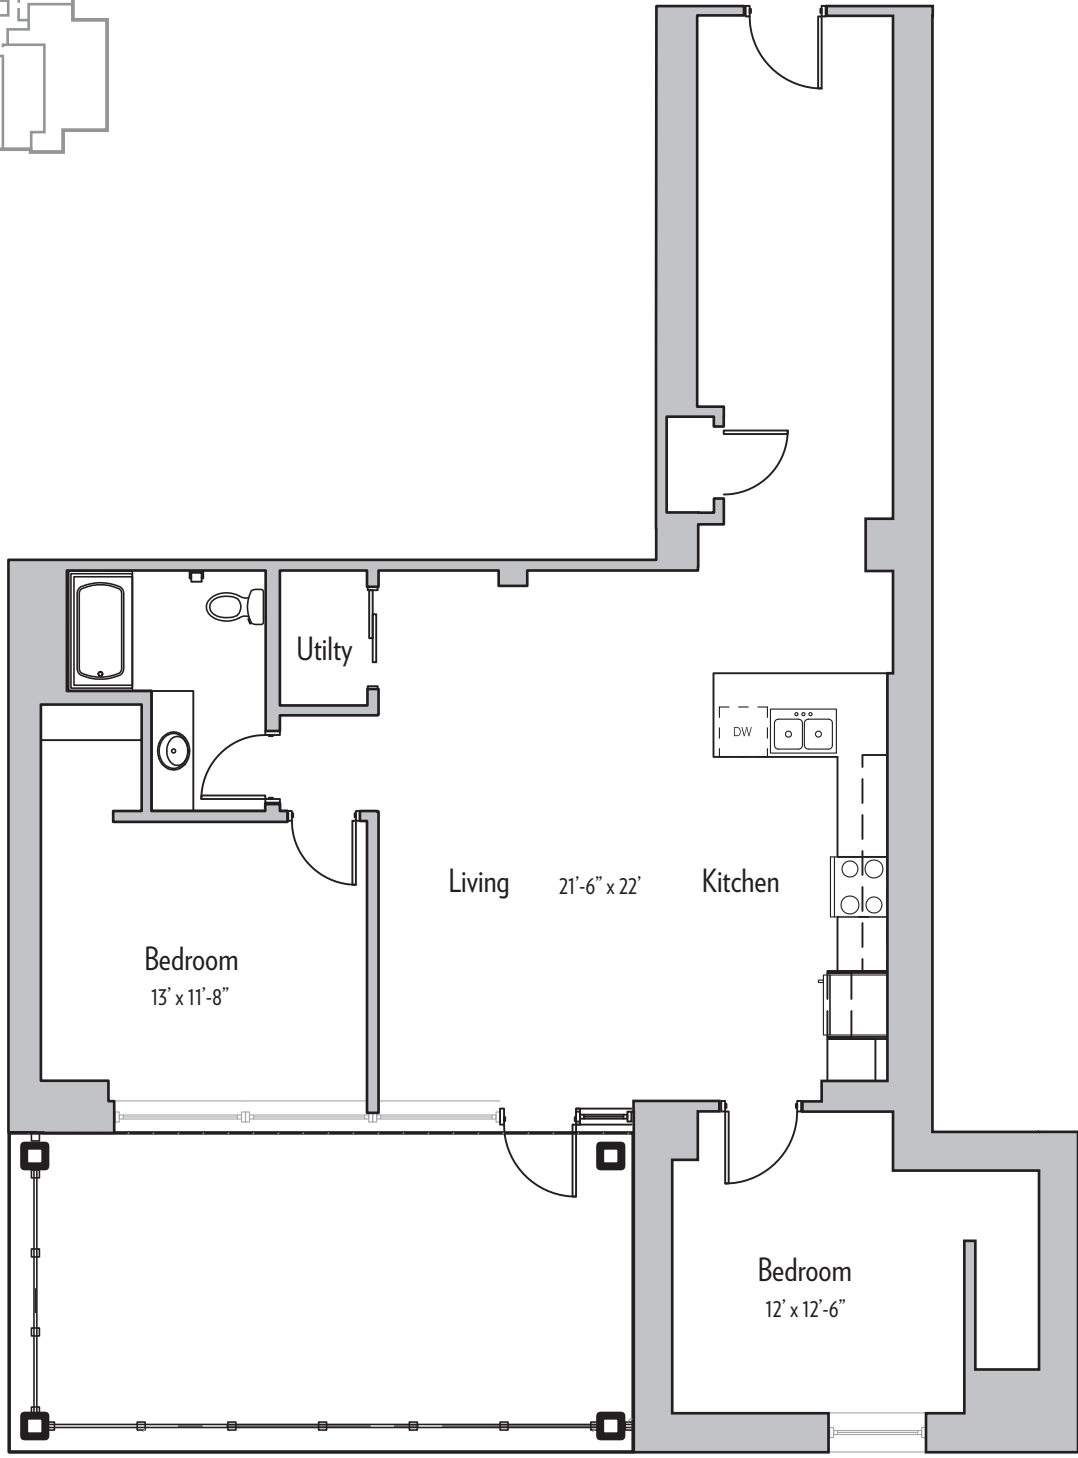

1 DELAWARE ROAD

FLOOR PLANS

1 DELAWARE ROAD

Kenmore, NY 14217

APT. 201

1,150 SF

1 DELAWARE ROAD

Kenmore, NY 14217

APT. 202

770 SF

1 DELAWARE ROAD
Kenmore, NY 14217

APT. 203
1,240 SF

UPPER LEVEL

LOWER LEVEL

1 DELAWARE ROAD

Kenmore, NY 14217

APT. 205

1,600 SF

1 DELAWARE ROAD

Kenmore, NY 14217

APT. 206

1,350 SF

1 DELAWARE ROAD

Kenmore, NY 14217

APT. 207

1,270 SF

1 DELAWARE ROAD

Kenmore, NY 14217

APT. 208

1,375 SF

1 DELAWARE ROAD

Kenmore, NY 14217