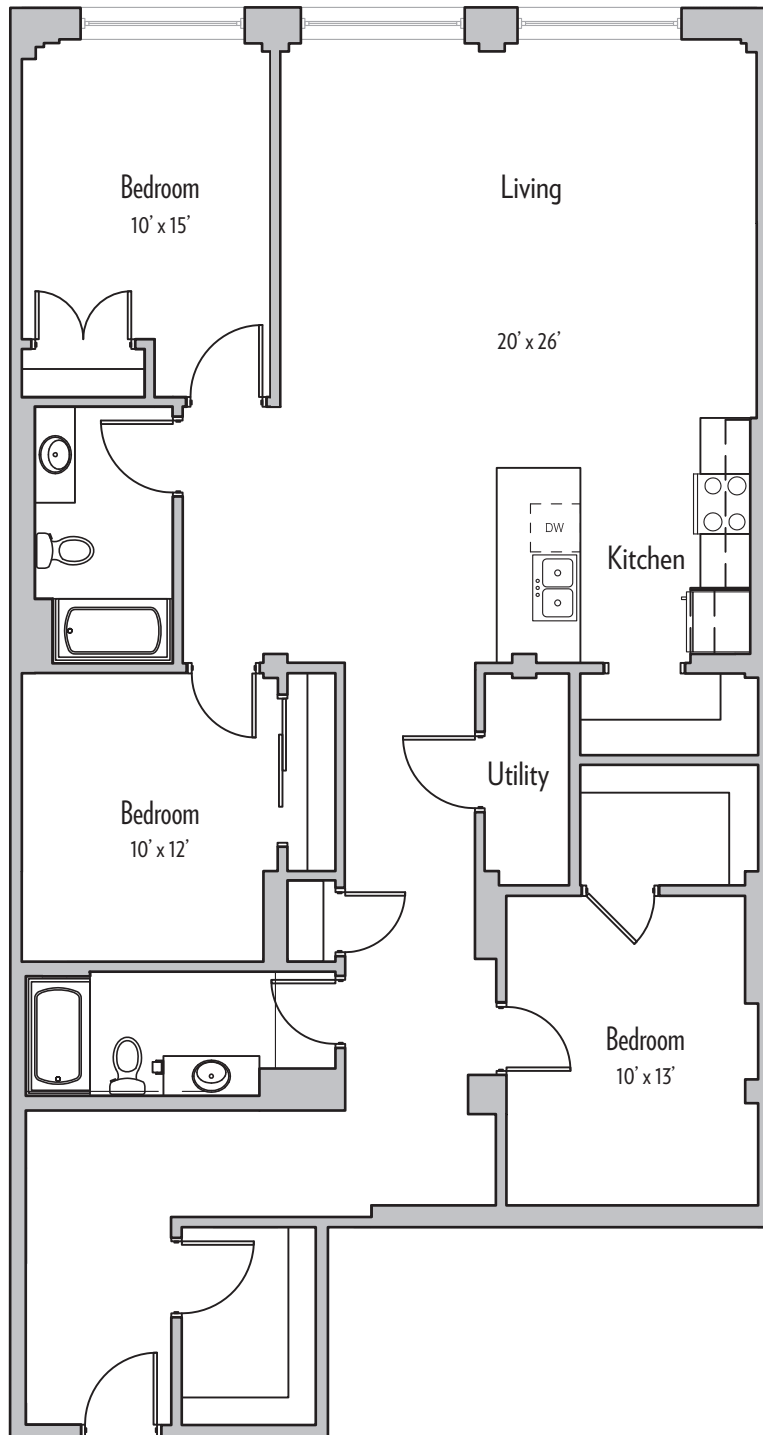

1 DELAWARE ROAD

FLOOR PLANS

1 DELAWARE ROAD

Kenmore, NY 14217

APT. 201

1,150 SF

1 DELAWARE ROAD

Kenmore, NY 14217

APT. 202

770 SF

1 DELAWARE ROAD
Kenmore, NY 14217

APT. 203
1,240 SF

UPPER LEVEL

LOWER LEVEL

1 DELAWARE ROAD

Kenmore, NY 14217

APT. 205

1,600 SF

1 DELAWARE ROAD

Kenmore, NY 14217

APT. 206

1,350 SF

1 DELAWARE ROAD

Kenmore, NY 14217

APT. 207

1,270 SF

1 DELAWARE ROAD

Kenmore, NY 14217

APT. 208

1,375 SF

1 DELAWARE ROAD

Kenmore, NY 14217