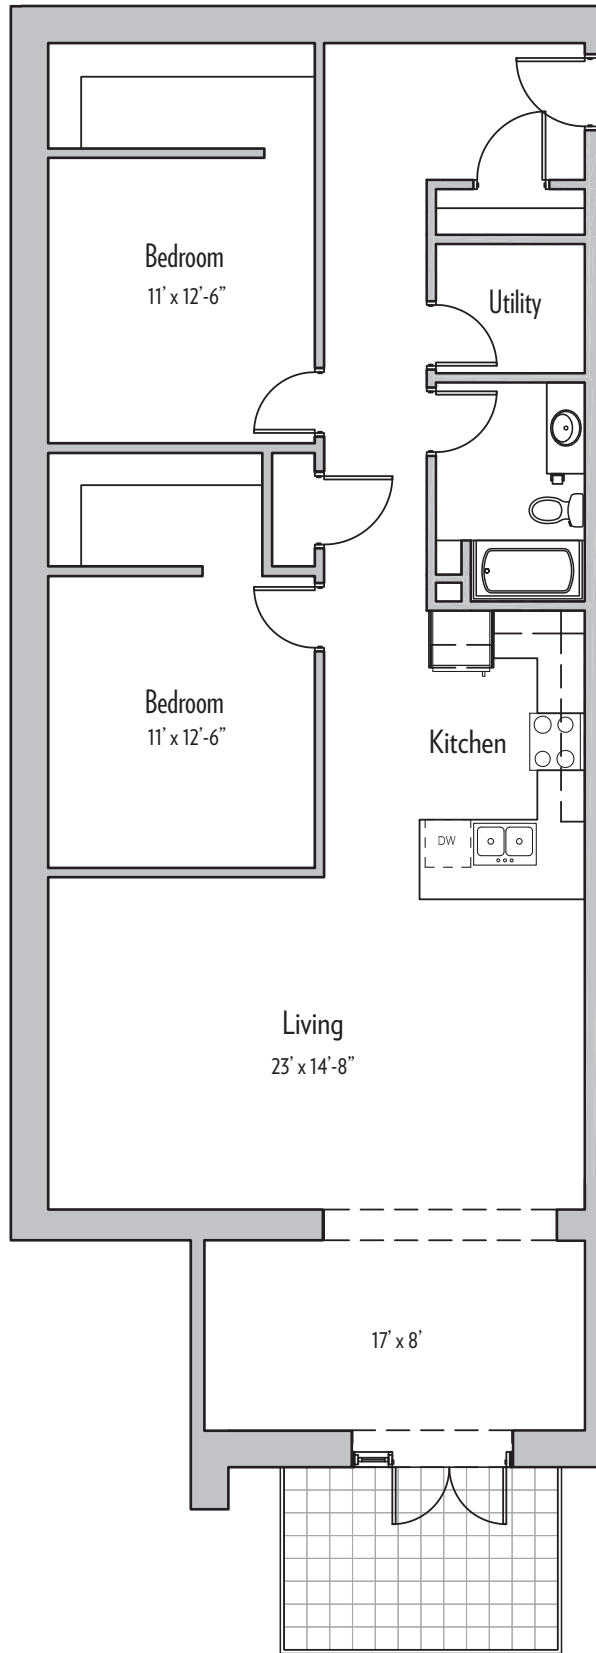

1 DELAWARE ROAD

FLOOR PLANS

1 DELAWARE ROAD

Kenmore, NY 14217

APT. 201

1,150 SF

1 DELAWARE ROAD

Kenmore, NY 14217

APT. 202

770 SF

1 DELAWARE ROAD
Kenmore, NY 14217

APT. 203
1,240 SF

UPPER LEVEL

LOWER LEVEL

1 DELAWARE ROAD

Kenmore, NY 14217

APT. 205

1,600 SF

1 DELAWARE ROAD

Kenmore, NY 14217

APT. 206

1,350 SF

1 DELAWARE ROAD

Kenmore, NY 14217

APT. 207

1,270 SF

1 DELAWARE ROAD

Kenmore, NY 14217

APT. 208

1,375 SF

1 DELAWARE ROAD

Kenmore, NY 14217