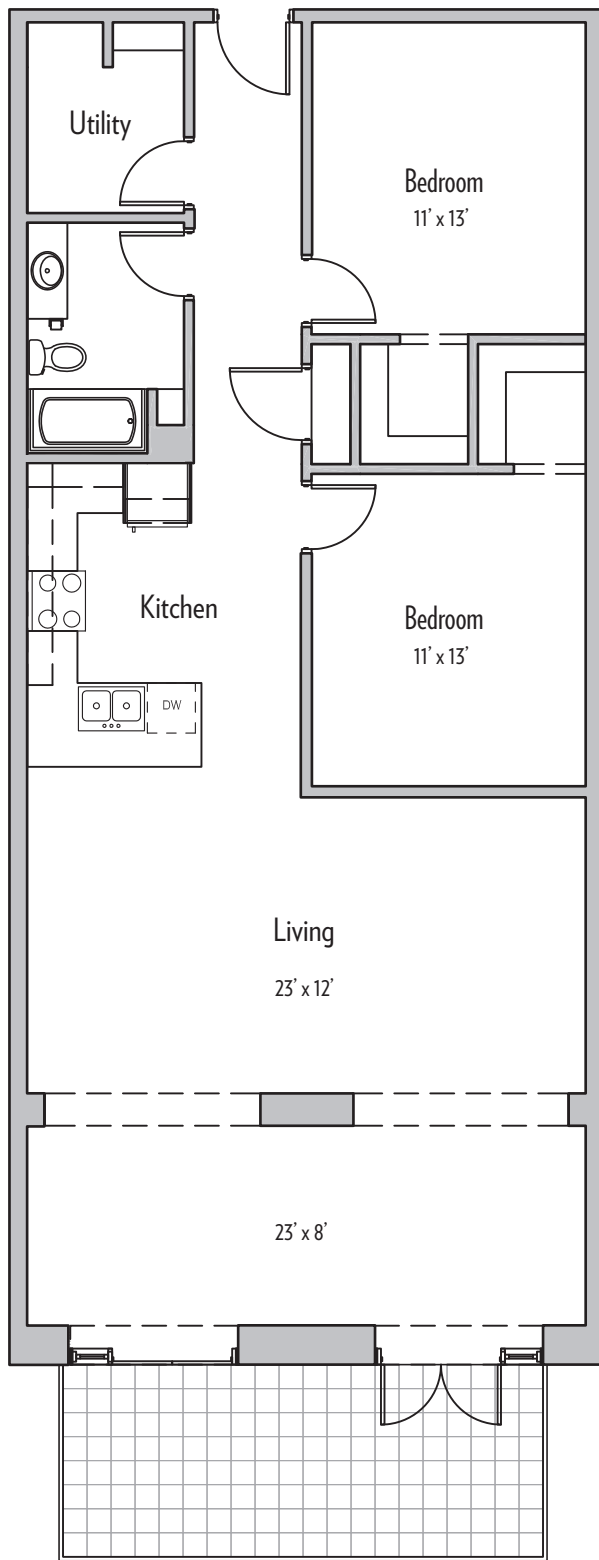

1 DELAWARE ROAD

FLOOR PLANS

1 DELAWARE ROAD

Kenmore, NY 14217

APT. 201

1,150 SF

1 DELAWARE ROAD

Kenmore, NY 14217

APT. 202

770 SF

1 DELAWARE ROAD
Kenmore, NY 14217

APT. 203
1,240 SF

UPPER LEVEL

LOWER LEVEL

1 DELAWARE ROAD

Kenmore, NY 14217

APT. 205

1,600 SF

1 DELAWARE ROAD

Kenmore, NY 14217

APT. 206

1,350 SF

1 DELAWARE ROAD

Kenmore, NY 14217

APT. 207

1,270 SF

1 DELAWARE ROAD

Kenmore, NY 14217

APT. 208

1,375 SF

1 DELAWARE ROAD

Kenmore, NY 14217