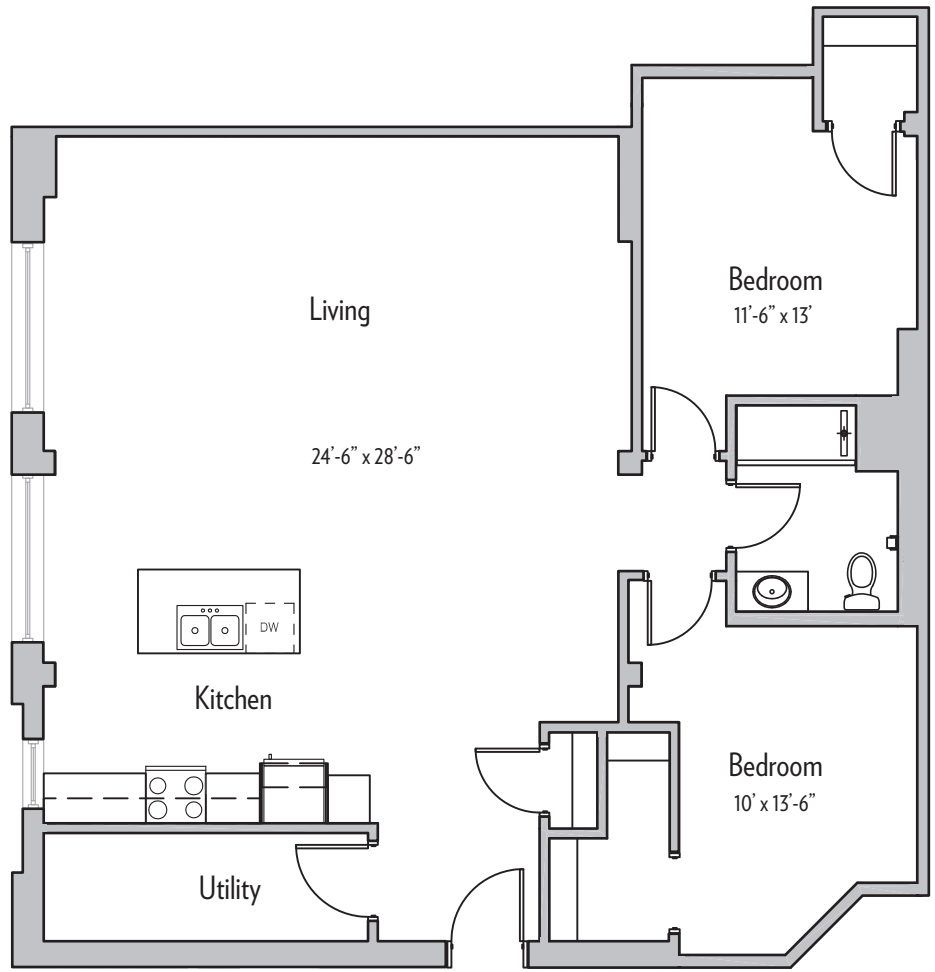

1 DELAWARE ROAD

FLOOR PLANS

1 DELAWARE ROAD

Kenmore, NY 14217

APT. 201

1,150 SF

1 DELAWARE ROAD

Kenmore, NY 14217

APT. 202

770 SF

1 DELAWARE ROAD
Kenmore, NY 14217

APT. 203
1,240 SF

UPPER LEVEL

LOWER LEVEL

1 DELAWARE ROAD

Kenmore, NY 14217

APT. 205

1,600 SF

1 DELAWARE ROAD

Kenmore, NY 14217

APT. 206

1,350 SF

1 DELAWARE ROAD

Kenmore, NY 14217

APT. 207

1,270 SF

1 DELAWARE ROAD

Kenmore, NY 14217

APT. 208

1,375 SF

1 DELAWARE ROAD

Kenmore, NY 14217