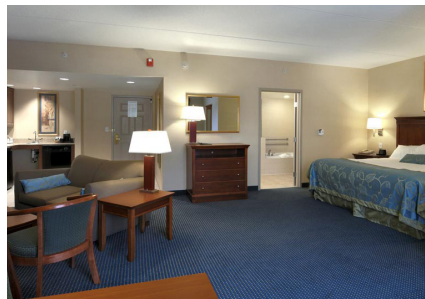

Room Service
4 PM to 10 PM by:

www.armorinn.com

SERVICES & AMENITIES

Fitness center
Indoor pool & whirlpool
Hot deluxe continental breakfast
On-site self laundry
Ski locker storage area

Business center
Refrigerator *in room*
Microwave *in room*
Outdoor sun patio
Packages available year round

Complimentary Wi-Fi
Conference room holds 35 people
Wyndham Rewards

84 SLEEPING ROOMS, 4 FLOORS

www.ellicottvillewingateinn.com
www.ellicotthospitality.com

CHECK IN: 3:00PM
CHECK OUT: NOON
CALL FOR RATES